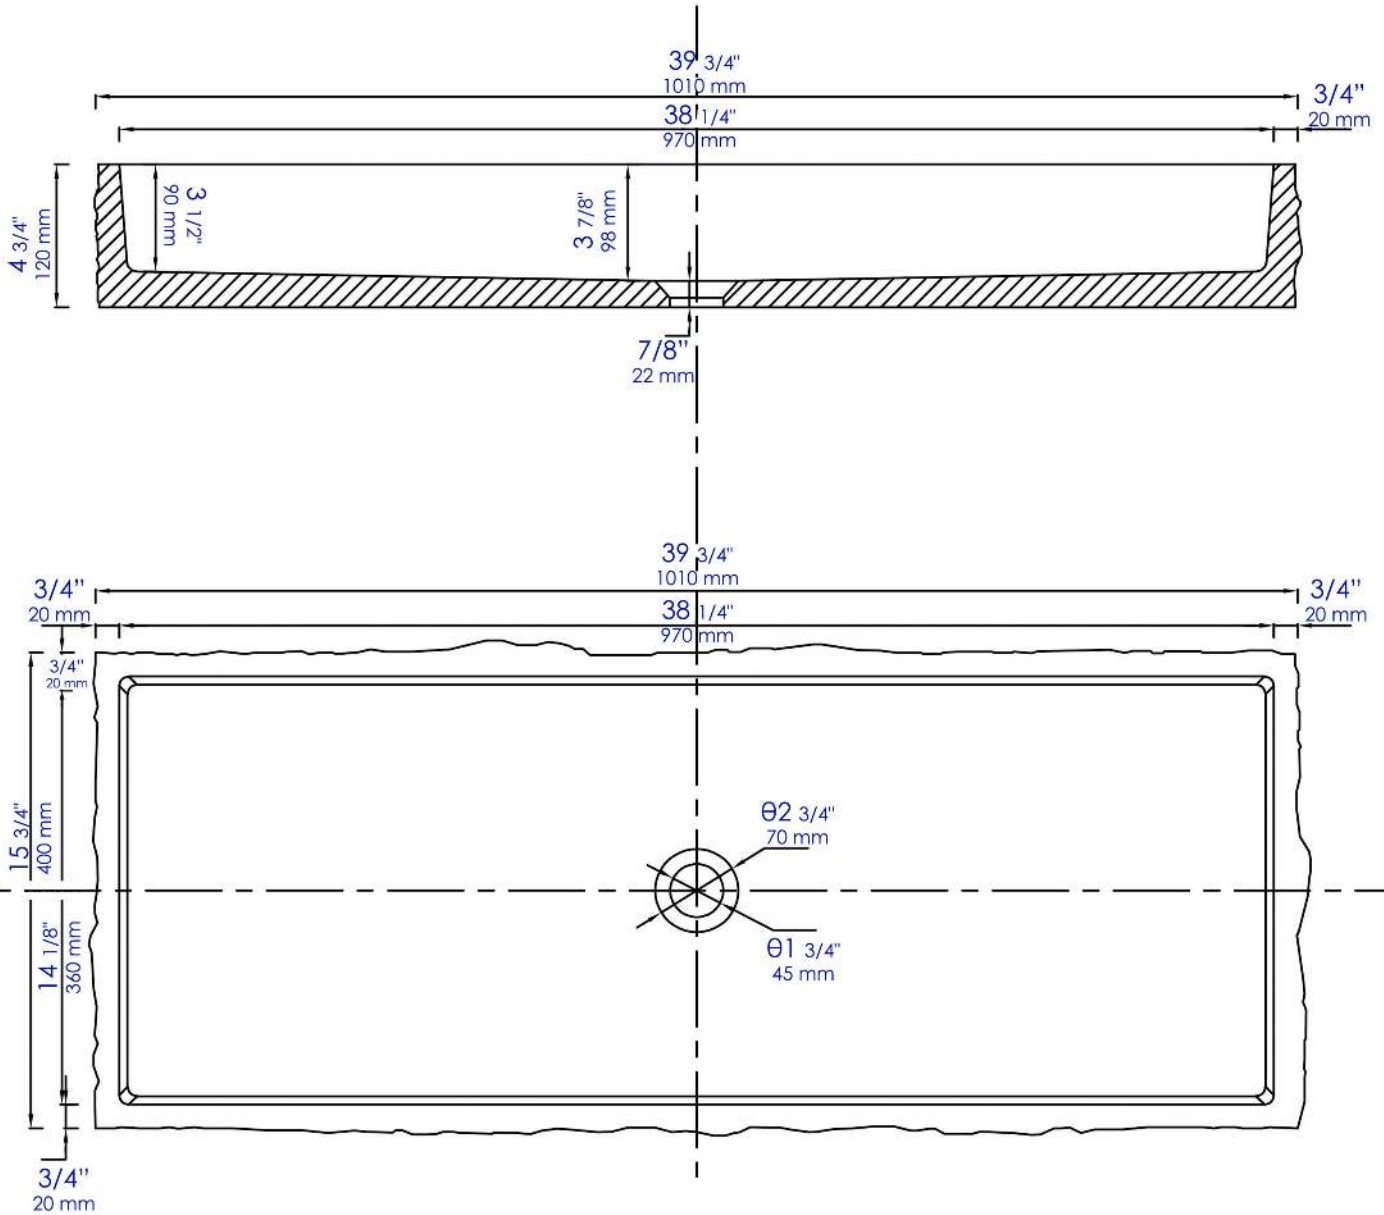

**ABC039TR**

39" Solid Concrete Chiseled Style  
Rectangular Trough Sink

**Note:** All product dimensions are approximate and should be verified on site prior to installation.

Visit [www.ALFIbrand.com](http://www.ALFIbrand.com) for more information.