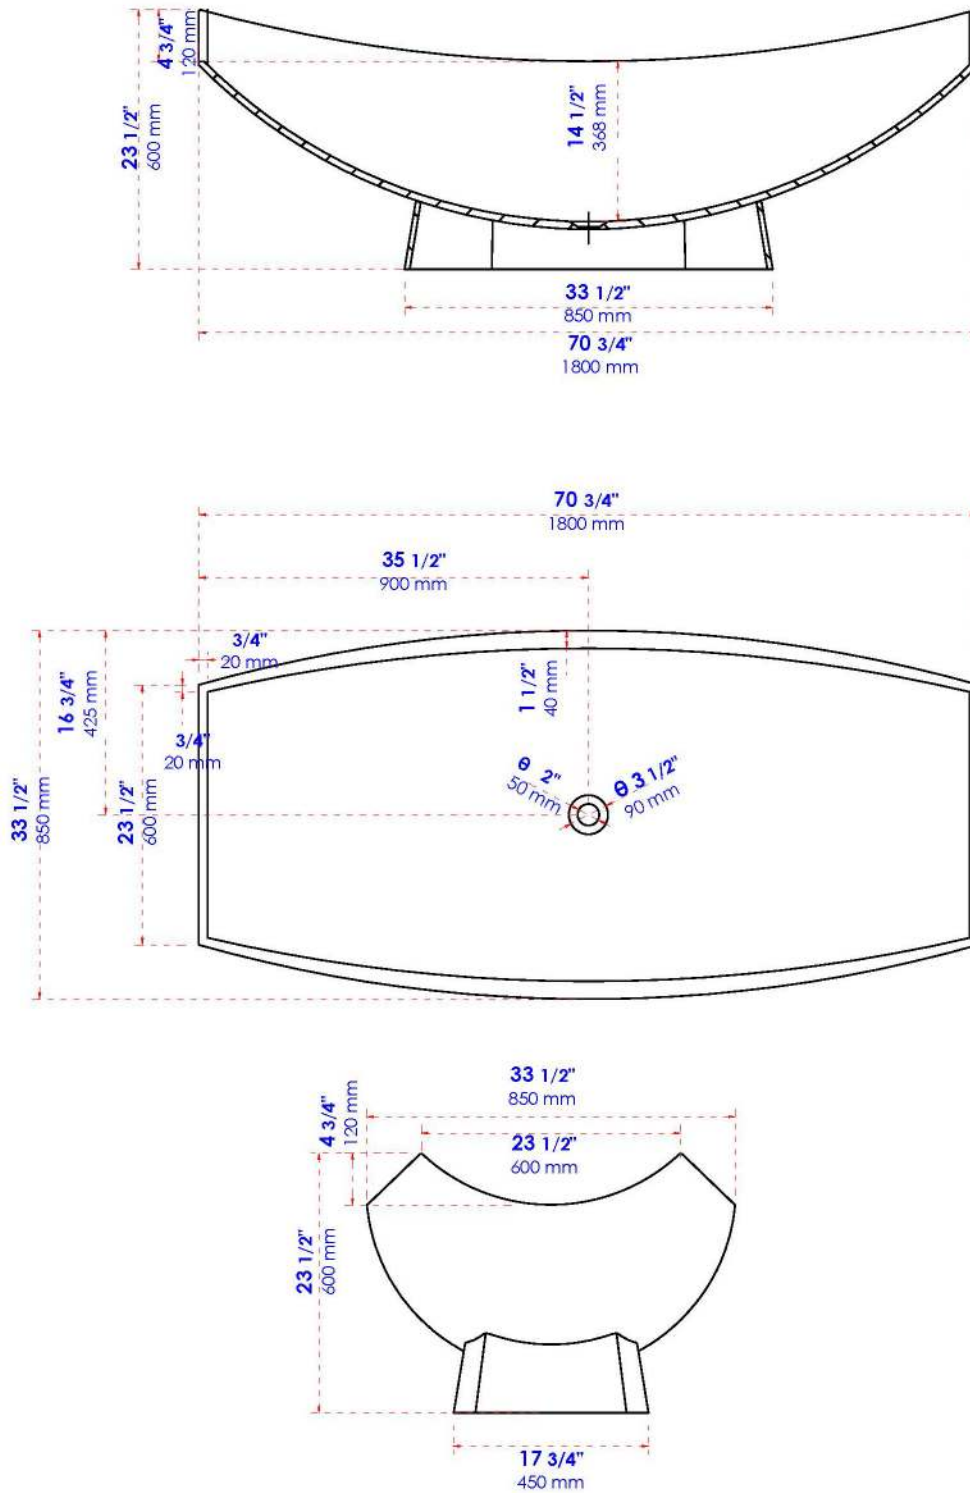

**AB9992**

White Matte 71" Solid Surface Resin Free Standing Hammock Style Bathtub

**Note:** All product dimensions are approximate and should be verified on site prior to installation. Visit [www.ALFIbrand.com](http://www.ALFIbrand.com) for more information.