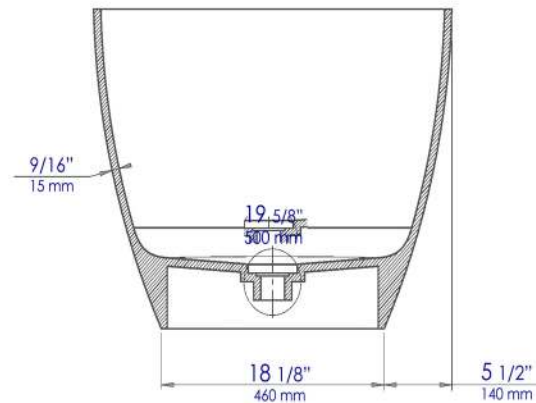

AB9975BM

59" White Oval Solid Surface Resin Soaking Bathtub

Note: All product dimensions are approximate and should be verified on site prior to installation.
Visit www.ALFIbrand.com for more information.