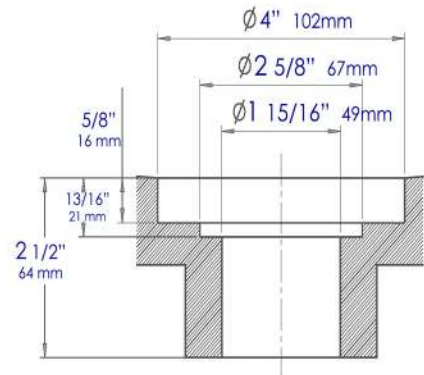

AB9975BM

59" White Oval Solid Surface Resin Soaking Bathtub

Note: All product dimensions are approximate and should be verified on site prior to installation.
Visit www.ALFIbrand.com for more information.