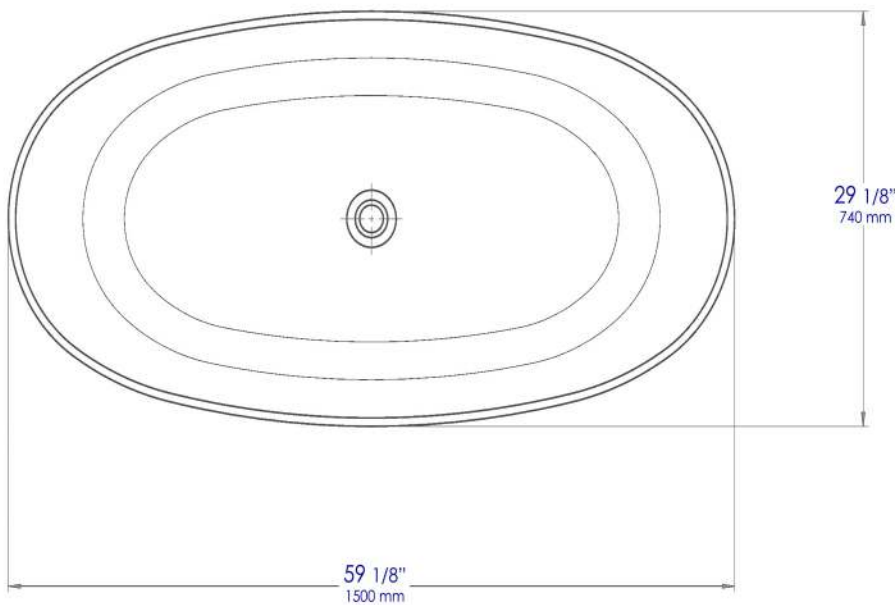

AB9975BM

59" White Oval Solid Surface Resin Soaking Bathtub

Note: All product dimensions are approximate and should be verified on site prior to installation.
Visit www.ALFIbrand.com for more information.