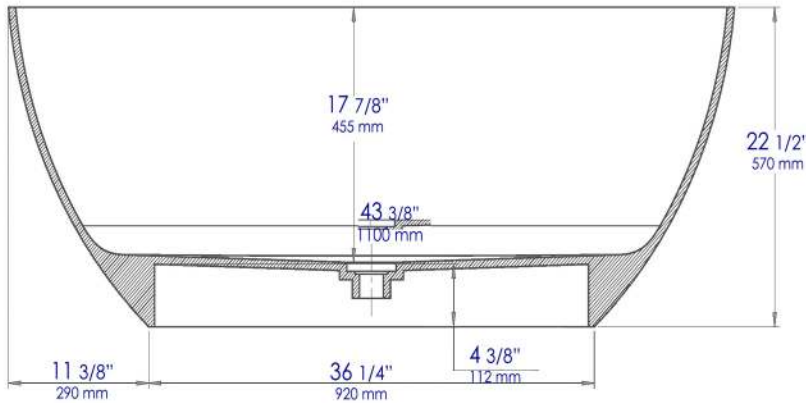

AB9975BM

59" White Oval Solid Surface Resin Soaking Bathtub

Note: All product dimensions are approximate and should be verified on site prior to installation.
Visit www.ALFIbrand.com for more information.