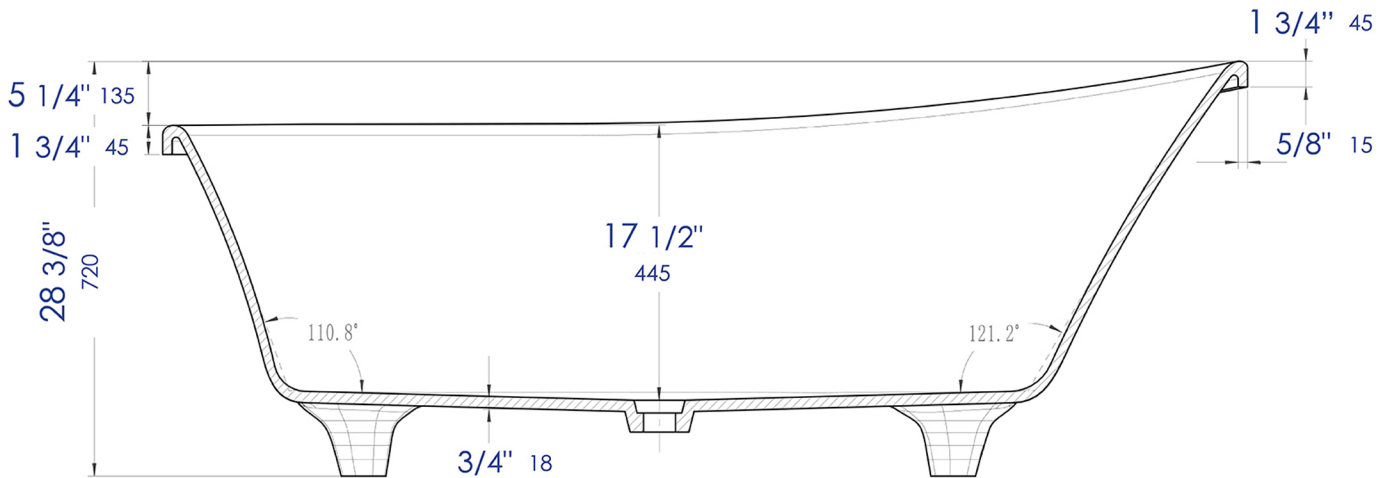

AB9960

67" White Matte Clawfoot Solid Surface Resin Bathtub

Note: All product dimensions are approximate and should be verified on site prior to installation. Visit www.ALFIbrand.com for more information.