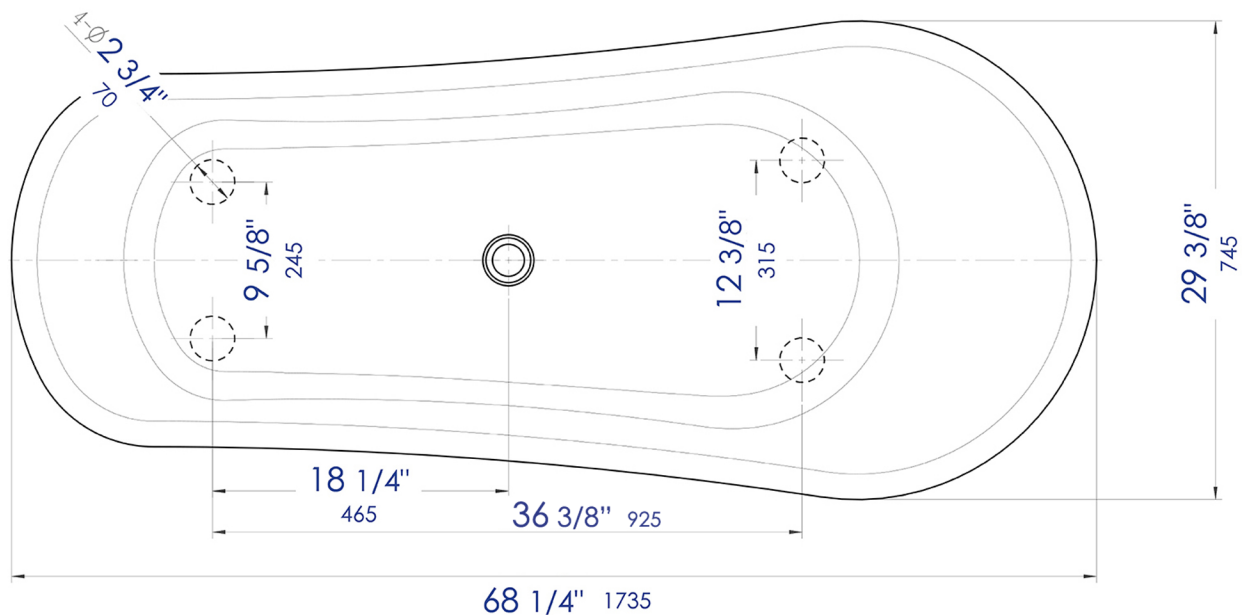

AB9960

67" White Matte Clawfoot Solid Surface Resin Bathtub

Note: All product dimensions are approximate and should be verified on site prior to installation. Visit www.ALFIbrand.com for more information.