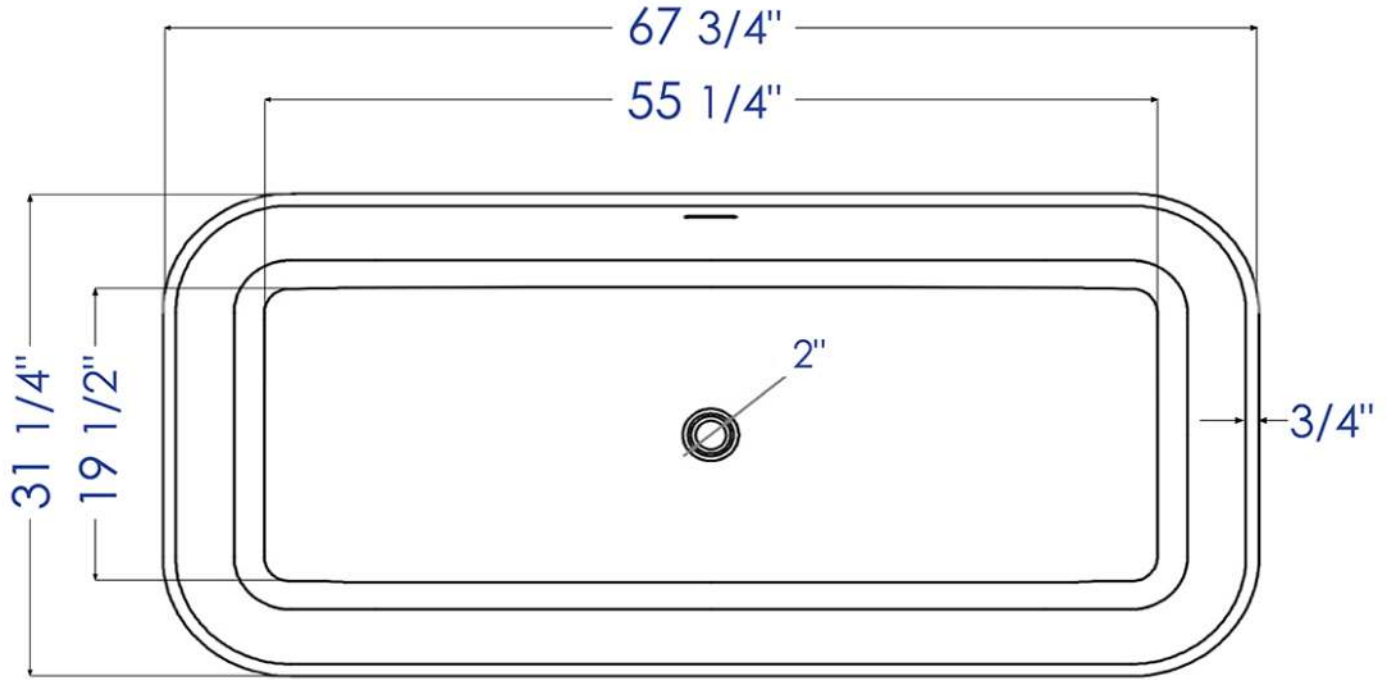

AB9952BM

67" Black & White Rectangular Solid
Surface Smooth Resin Soaking Bathtub

Please Note: Due to thermal expansion and contraction, the total dimension of the tub will have +2% error, these dimensions are for reference only.

Note: All product dimensions are approximate and should be verified on site prior to installation.

Visit www.ALFIbrand.com for more information.