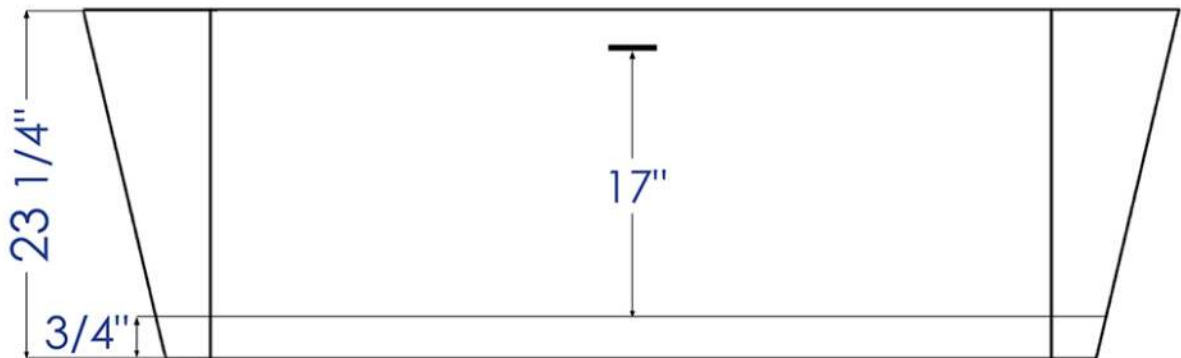

AB9952BM

67" Black & White Rectangular Solid
Surface Smooth Resin Soaking Bathtub

Please Note: Due to thermal expansion and contraction, the total dimension of the tub will have +2% error, these dimensions are for reference only.