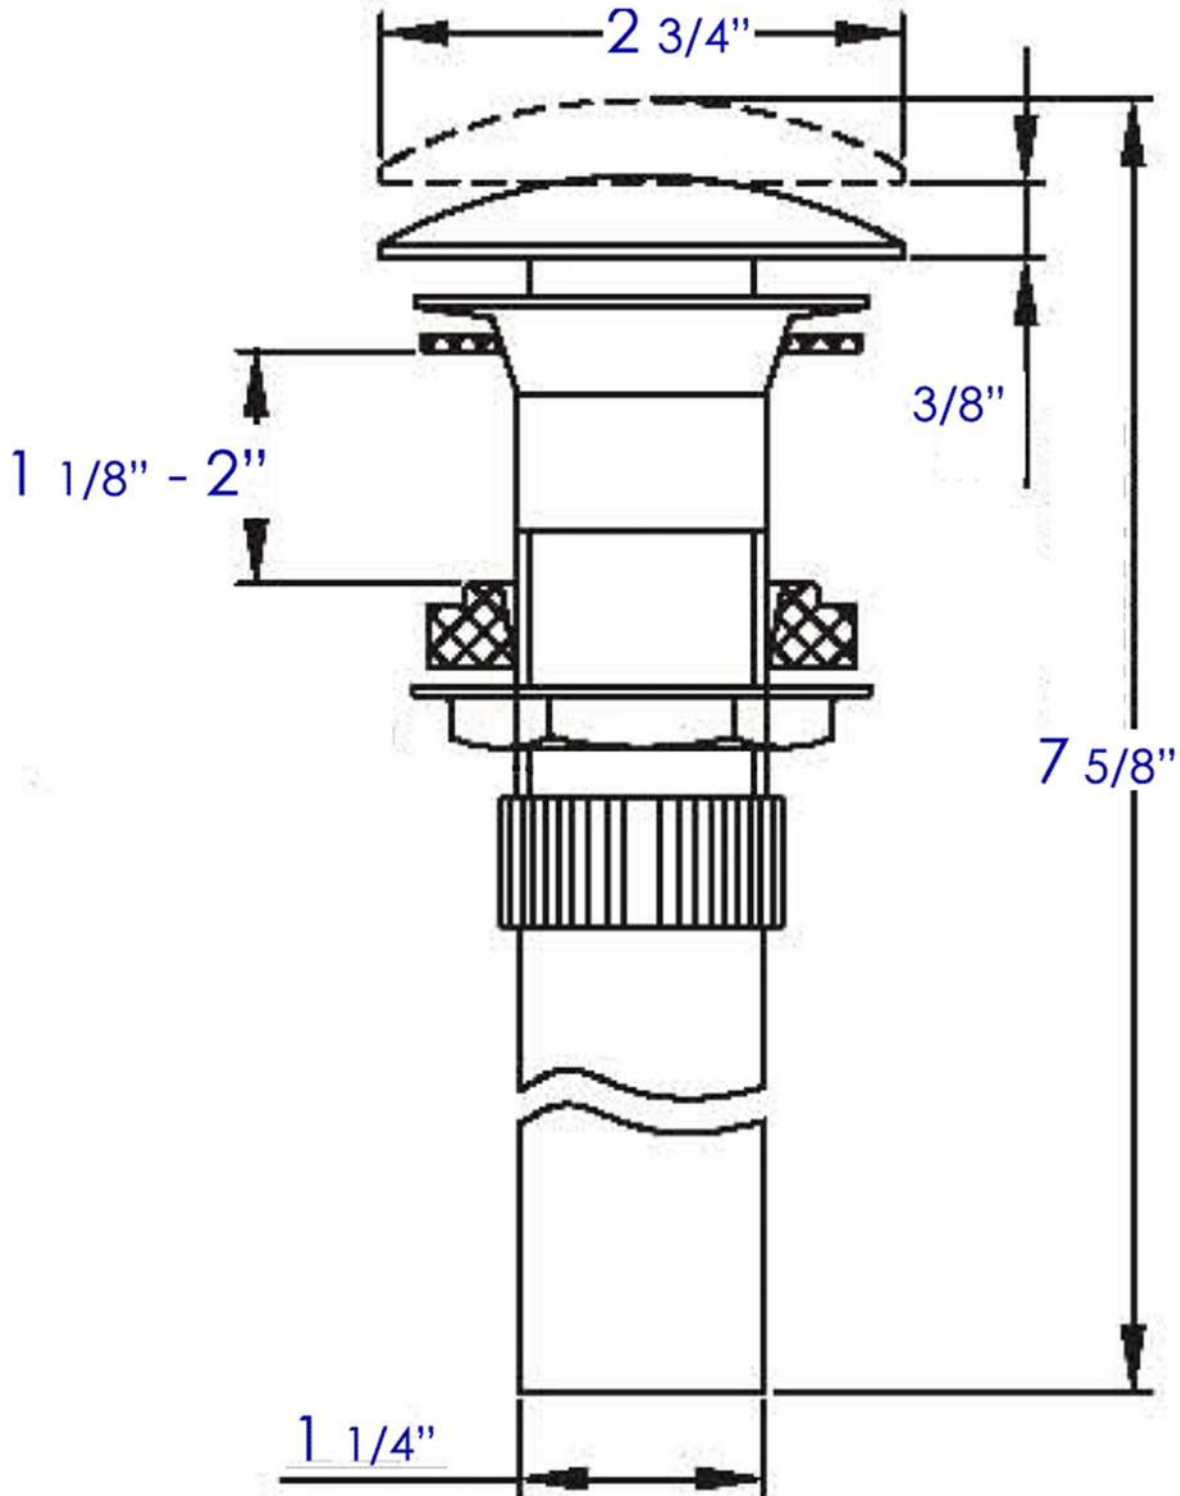

AB9055

Pop Up Drain for Bathroom Sink without Overflow

Note: All product dimensions are approximate and should be verified on site prior to installation.
Visit www.ALFIbrand.com for more information.