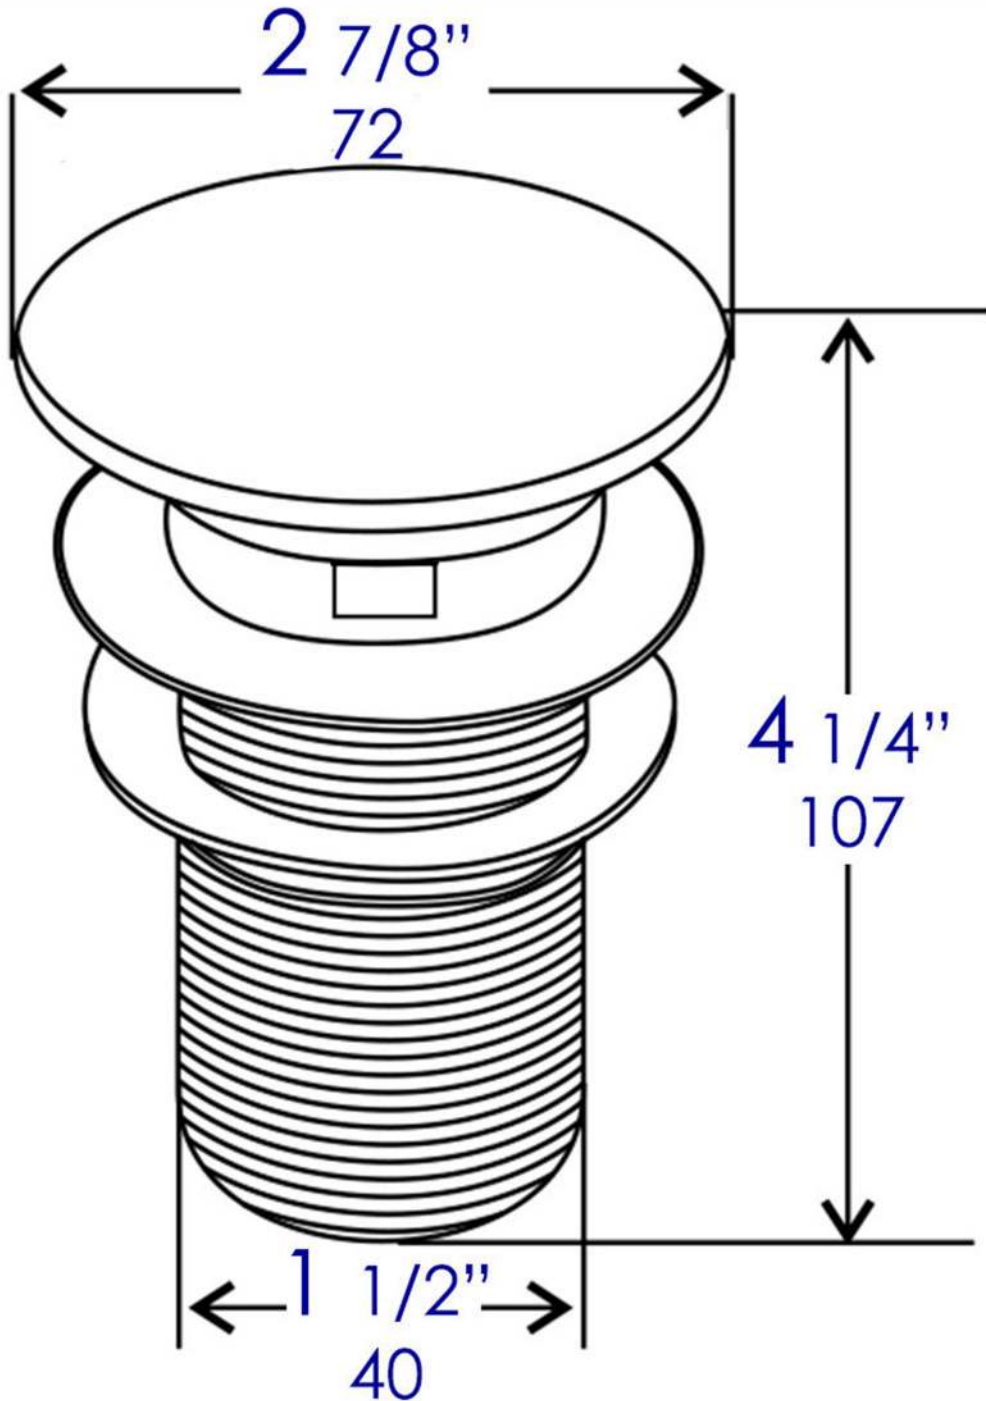

AB8056

Black or White Ceramic Mushroom Top
Pop Up Drain for Sinks with an Overflow

Note: All product dimensions are approximate and should be verified on site prior to installation.
Visit www.ALFIbrand.com for more information.