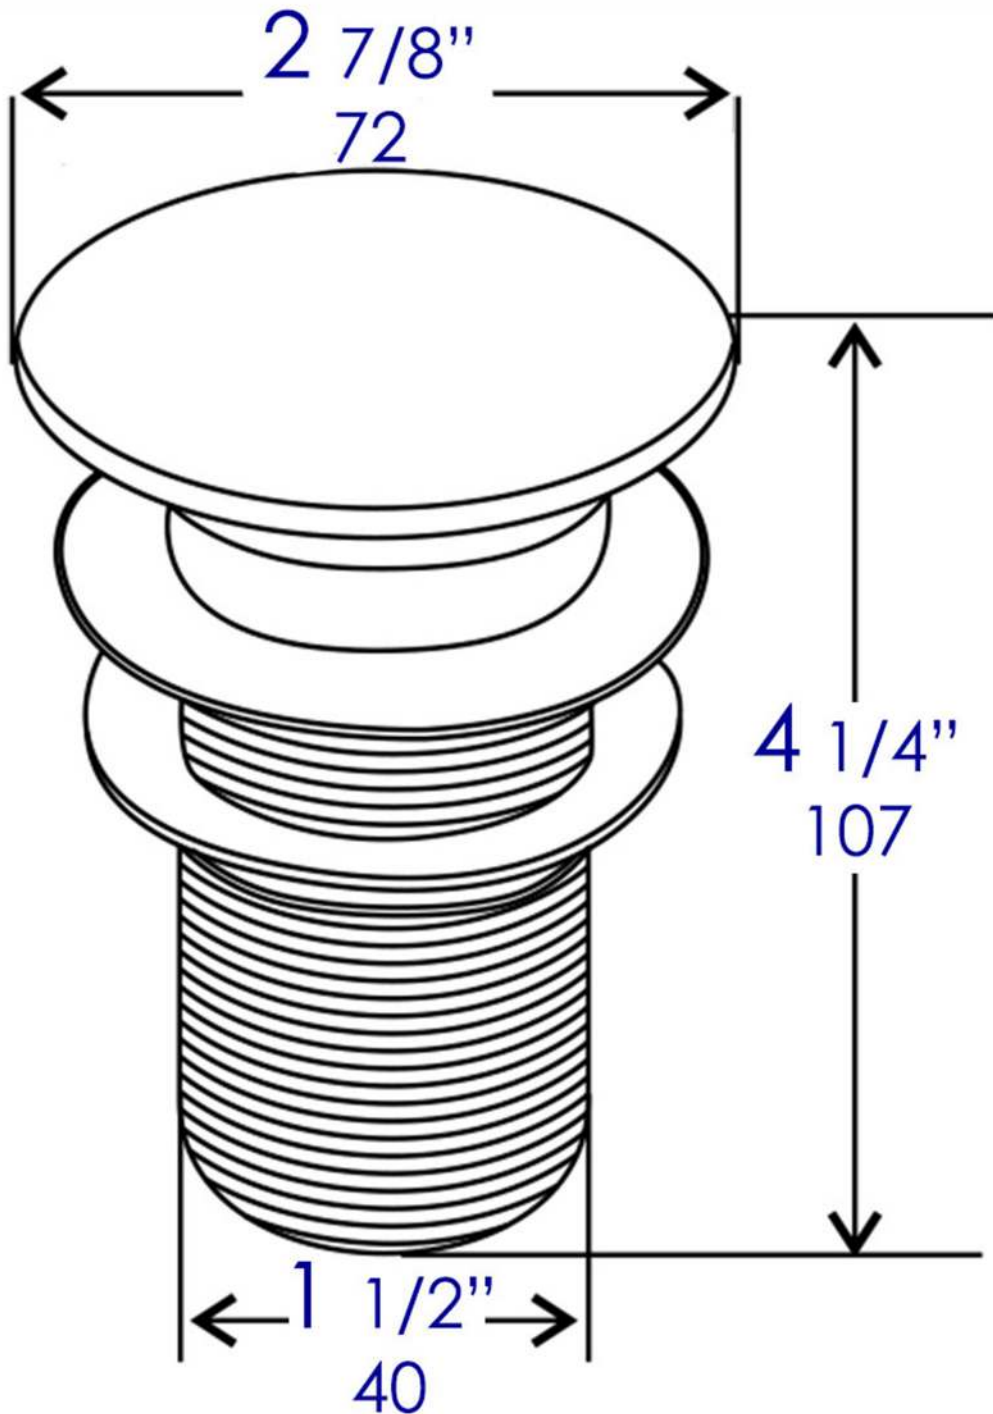

# AB8055

Black or White Ceramic Mushroom Top  
Pop Up Drain for Sinks without Overflow

**Note:** All product dimensions are approximate and should be verified on site prior to installation.  
Visit [www.ALFIbrand.com](http://www.ALFIbrand.com) for more information.