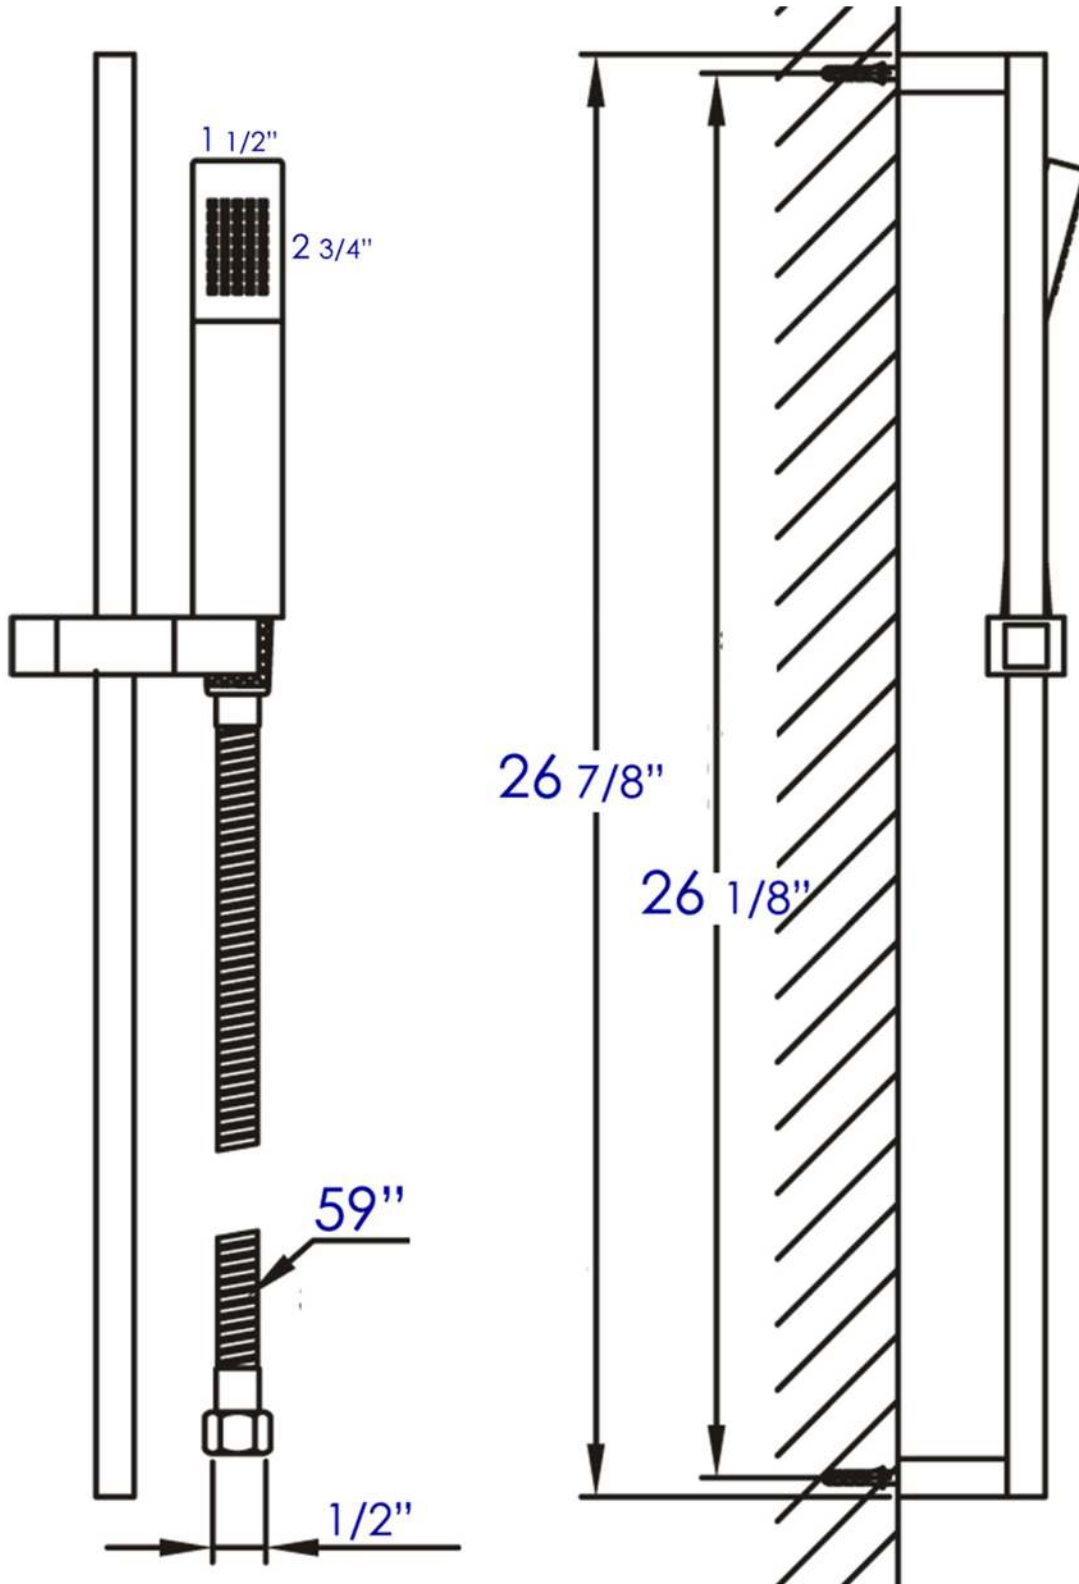

AB7606

Sliding Rail Hand Held Shower Head Set with Hose

Note: All product dimensions are approximate and should be verified on site prior to installation.
Visit www.ALFIbrand.com for more information.