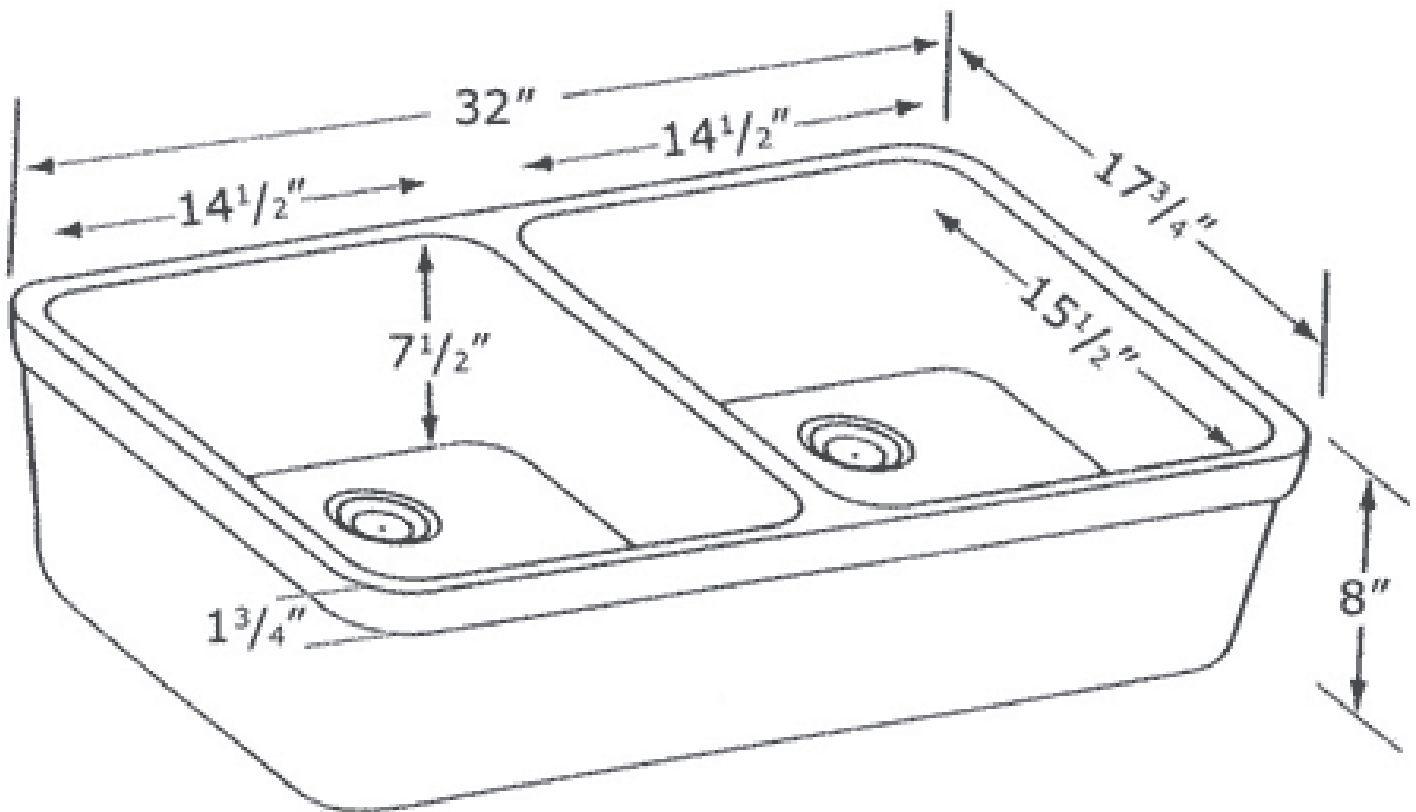

**AB512**

32" Double Bowl Fireclay Farmhouse Apron Kitchen Sink

**Note:** All product dimensions are approximate and should be verified on site prior to installation.  
Visit [www.ALFIbrand.com](http://www.ALFIbrand.com) for more information.