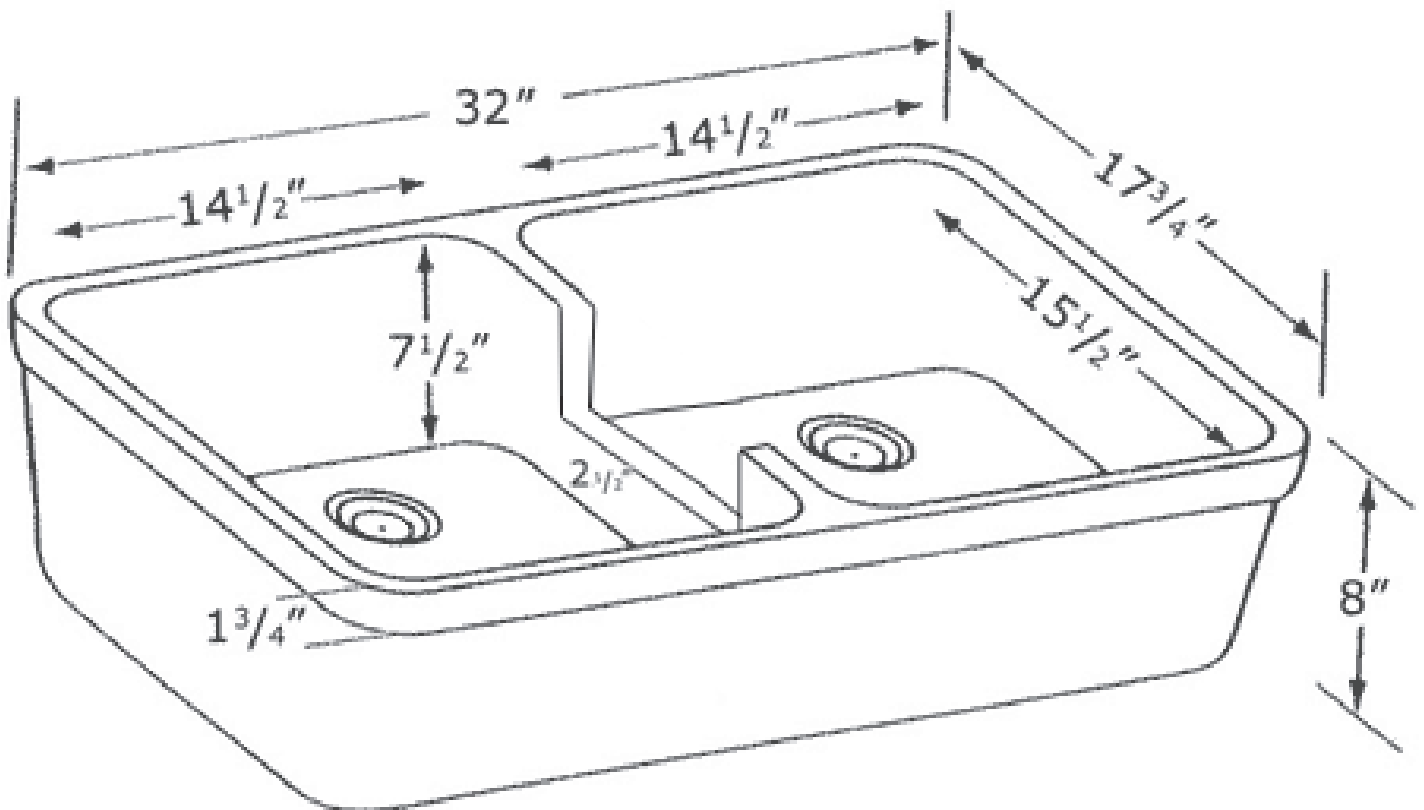

AB5123

32" Short Wall Double Bowl Fireclay Farmhouse Apron Front Kitchen Sink

Note: All product dimensions are approximate and should be verified on site prior to installation.
Visit www.ALFIbrand.com for more information.