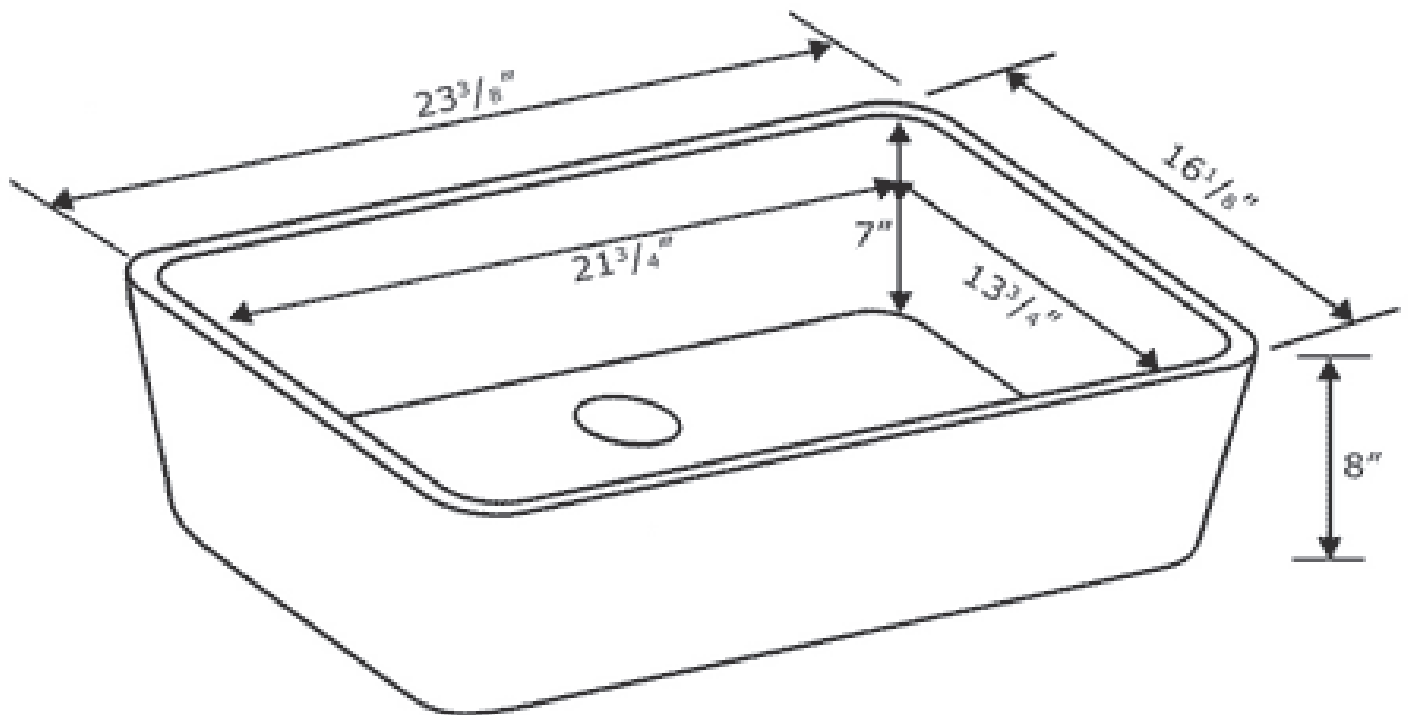

**AB503**

23" Single Bowl Fireclay Farmhouse Apron Kitchen Sink

**Note:** All product dimensions are approximate and should be verified on site prior to installation.  
Visit [www.ALFIbrand.com](http://www.ALFIbrand.com) for more information.