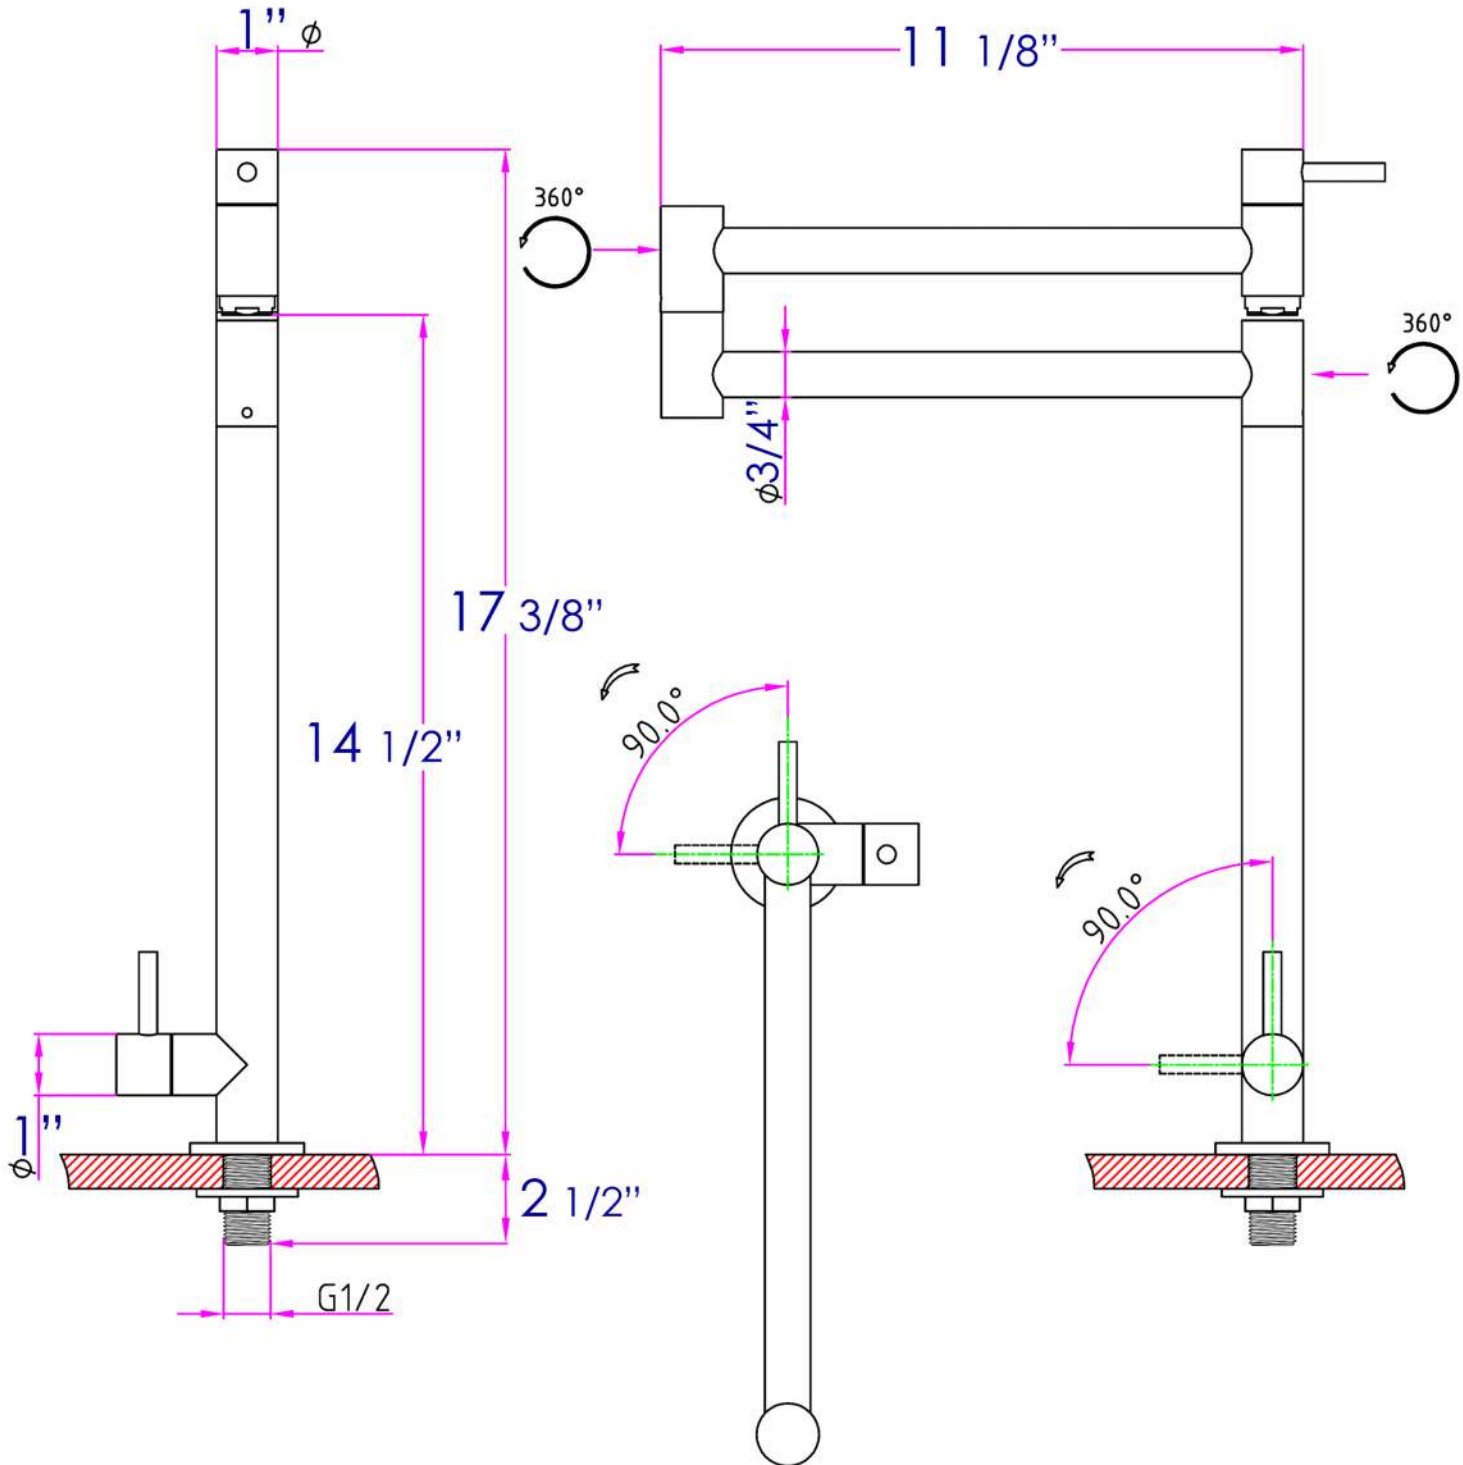

AB5018

Retractable Pot Filler Faucet

Note: All product dimensions are approximate and should be verified on site prior to installation.

Visit www.ALFIbrand.com for more information.