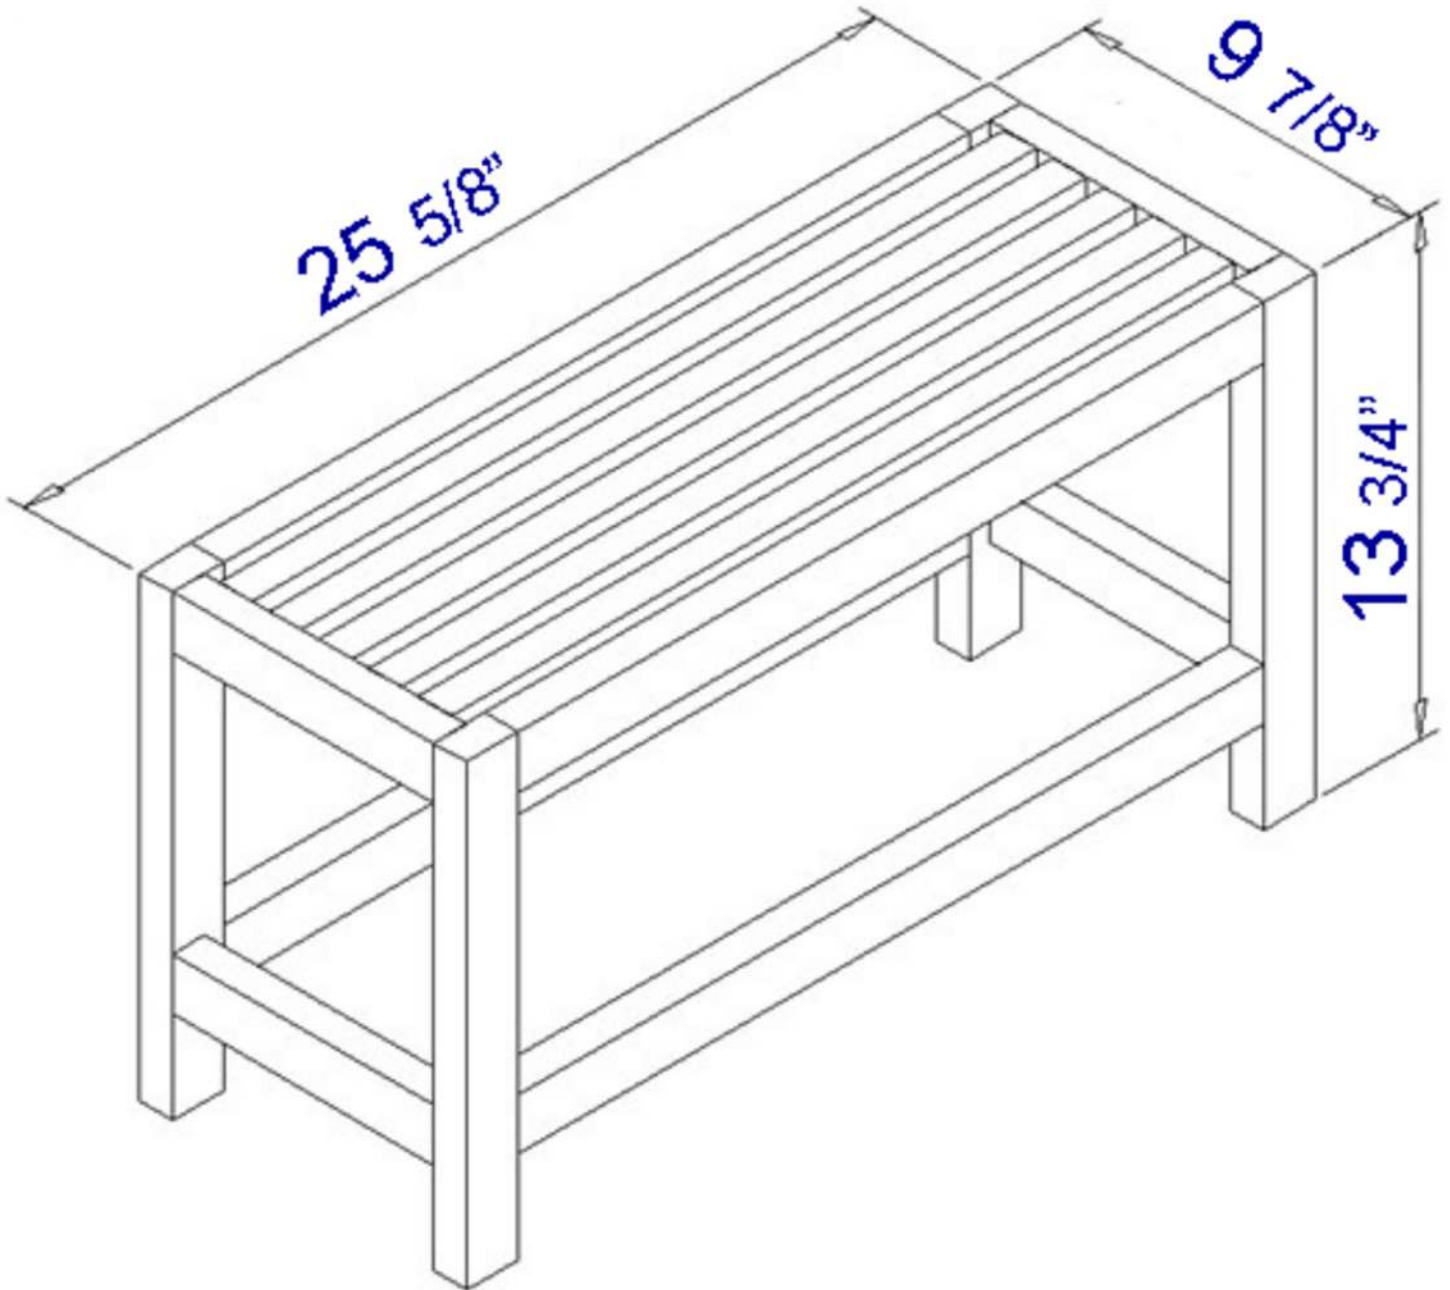

AB4401

26" Solid Wooden Slated Single Person Sitting Bench

Note: All product dimensions are approximate and should be verified on site prior to installation.

Visit www.ALFIbrand.com for more information.