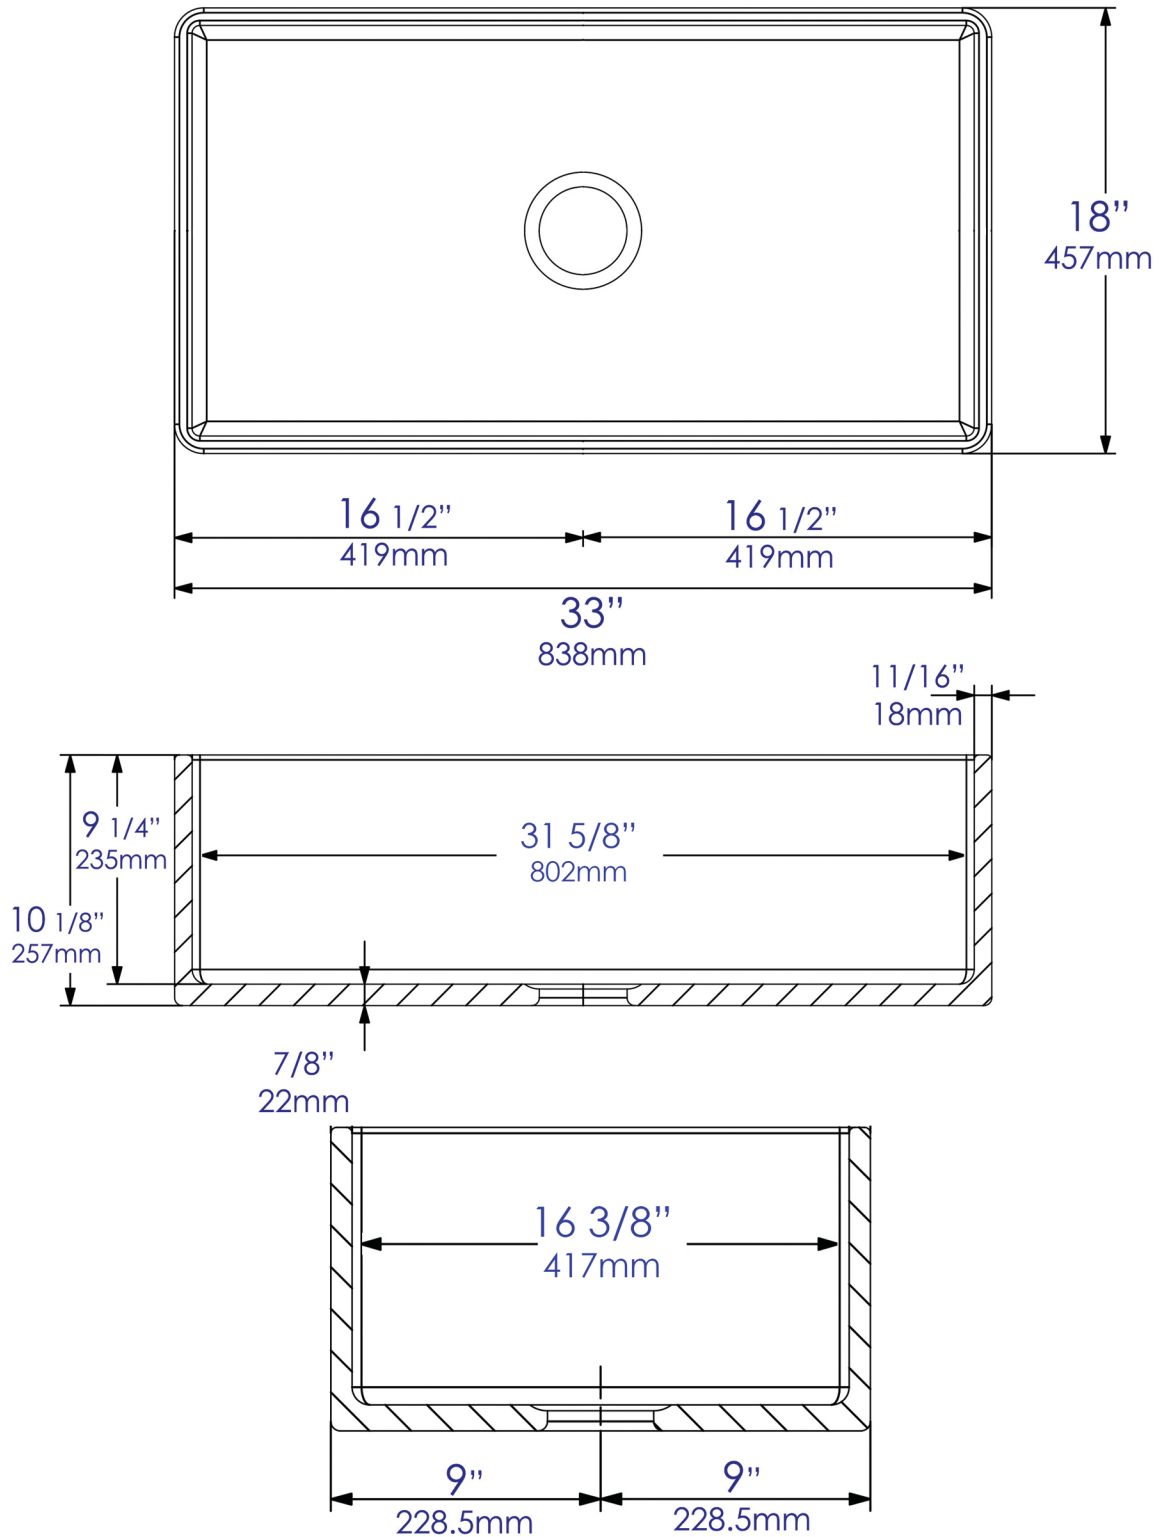

AB4318

White 33" Single Bowl
Fireclay Farm Sink

Note: All product dimensions are approximate and should be verified on site prior to installation.
Visit www.ALFIbrand.com for more information.