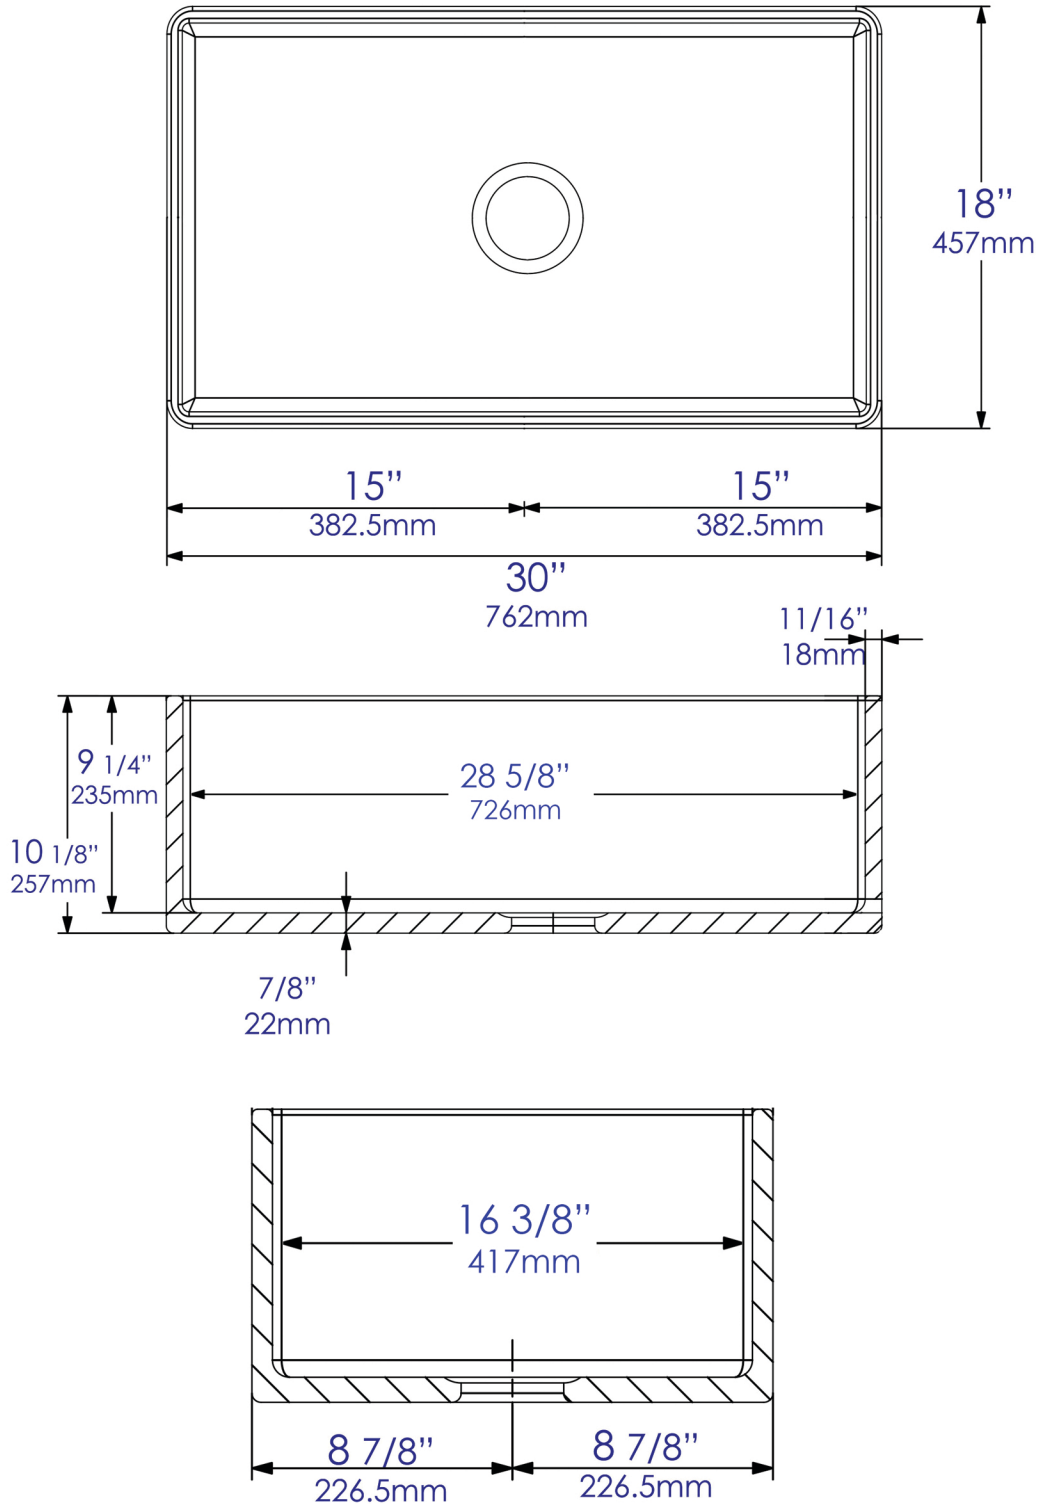

**AB4118**

White 30" Single Bowl  
Fireclay Farm Sink

**Note:** All product dimensions are approximate and should be verified on site prior to installation.  
Visit [www.ALFIbrand.com](http://www.ALFIbrand.com) for more information.