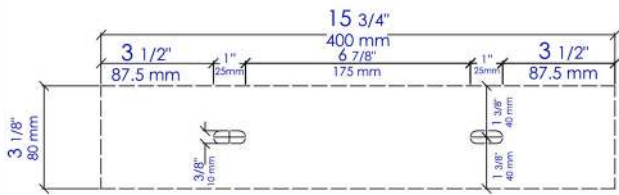

AB4048BR

Wall Mount Installation Brackets for Concrete Sink ABCO40R and ABCO48R

Note: All product dimensions are approximate and should be verified on site prior to installation.
Visit www.ALFIbrand.com for more information.