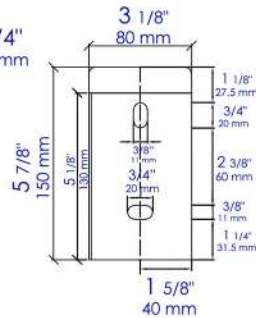

AB4048BR

Wall Mount Installation Brackets for Concrete Sink ABCO40R and ABCO48R

Note: All product dimensions are approximate and should be verified on site prior to installation.
Visit www.ALFIbrand.com for more information.