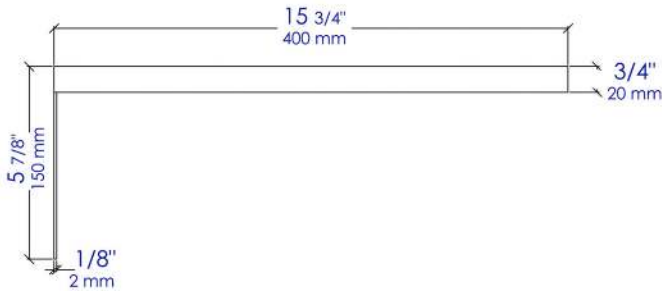

AB4048BR

Wall Mount Installation Brackets for Concrete Sink ABCO40R and ABCO48R

Note: All product dimensions are approximate and should be verified on site prior to installation.
Visit www.ALFIbrand.com for more information.