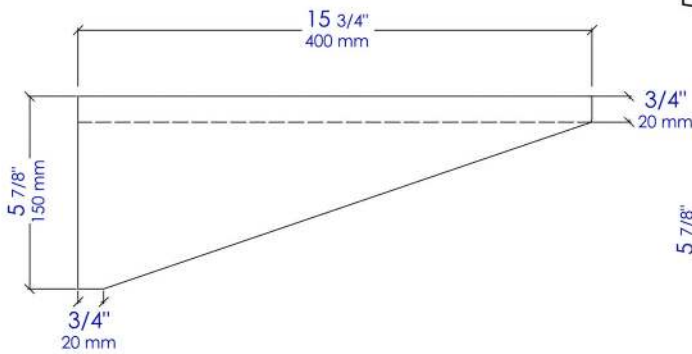

AB4048BR

Wall Mount Installation Brackets for Concrete Sink ABCO40R and ABCO48R

Note: All product dimensions are approximate and should be verified on site prior to installation.
Visit www.ALFIbrand.com for more information.