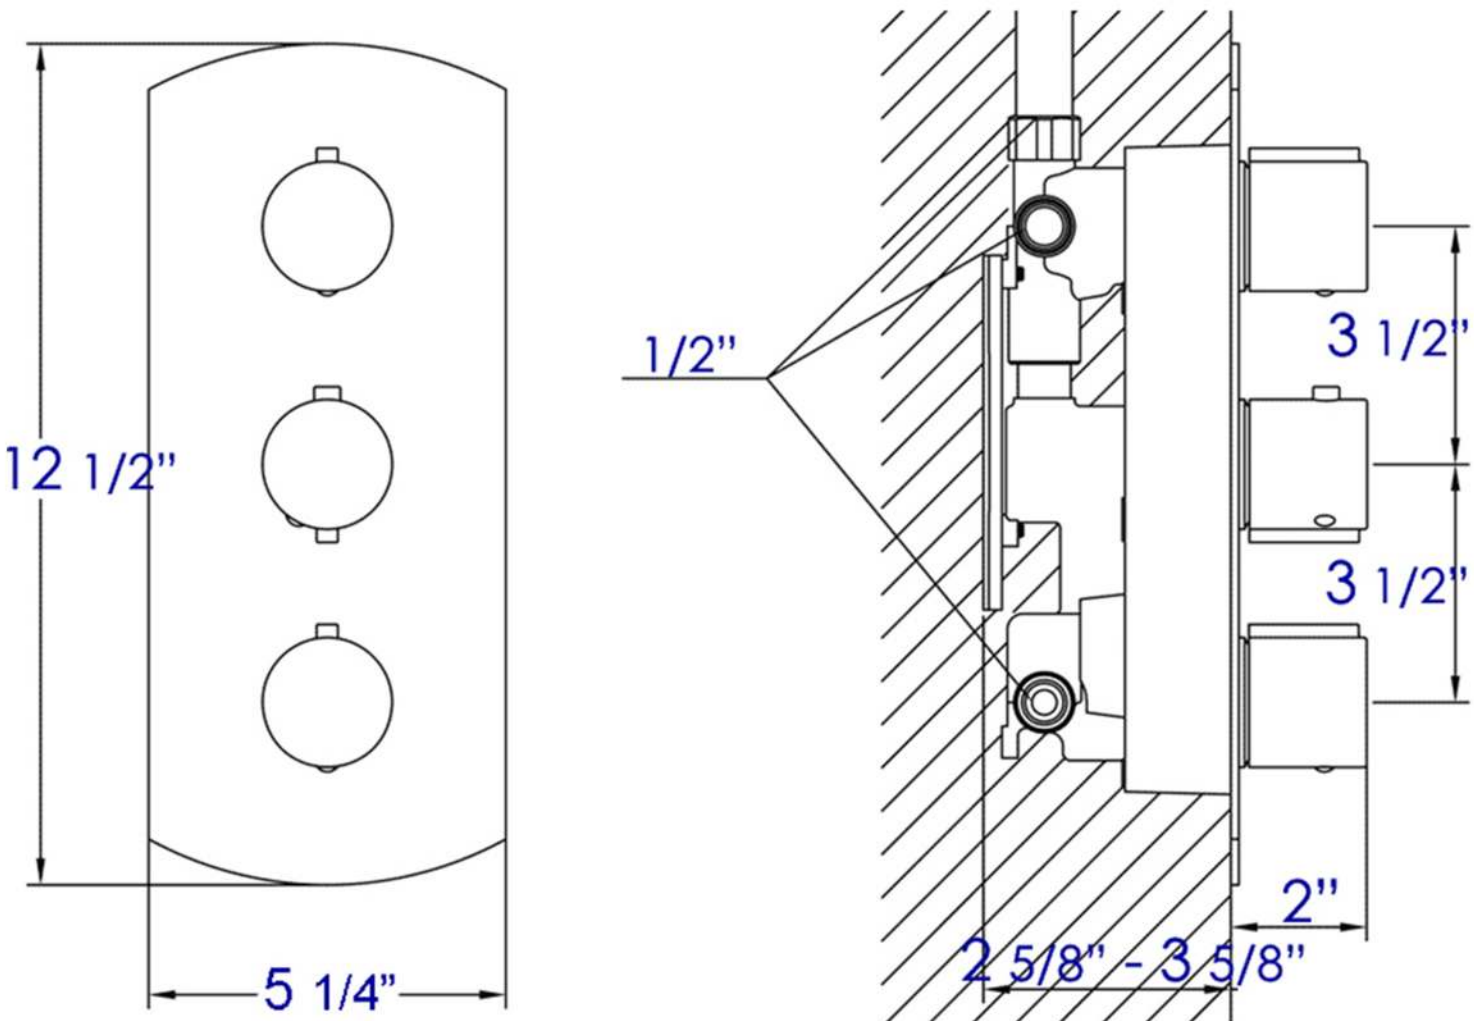

# AB4001

Concealed 3-Way Thermostatic Valve Shower Mixer  
Round Knobs

**Note:** All product dimensions are approximate and should be verified on site prior to installation.  
Visit [www.ALFIbrand.com](http://www.ALFIbrand.com) for more information.