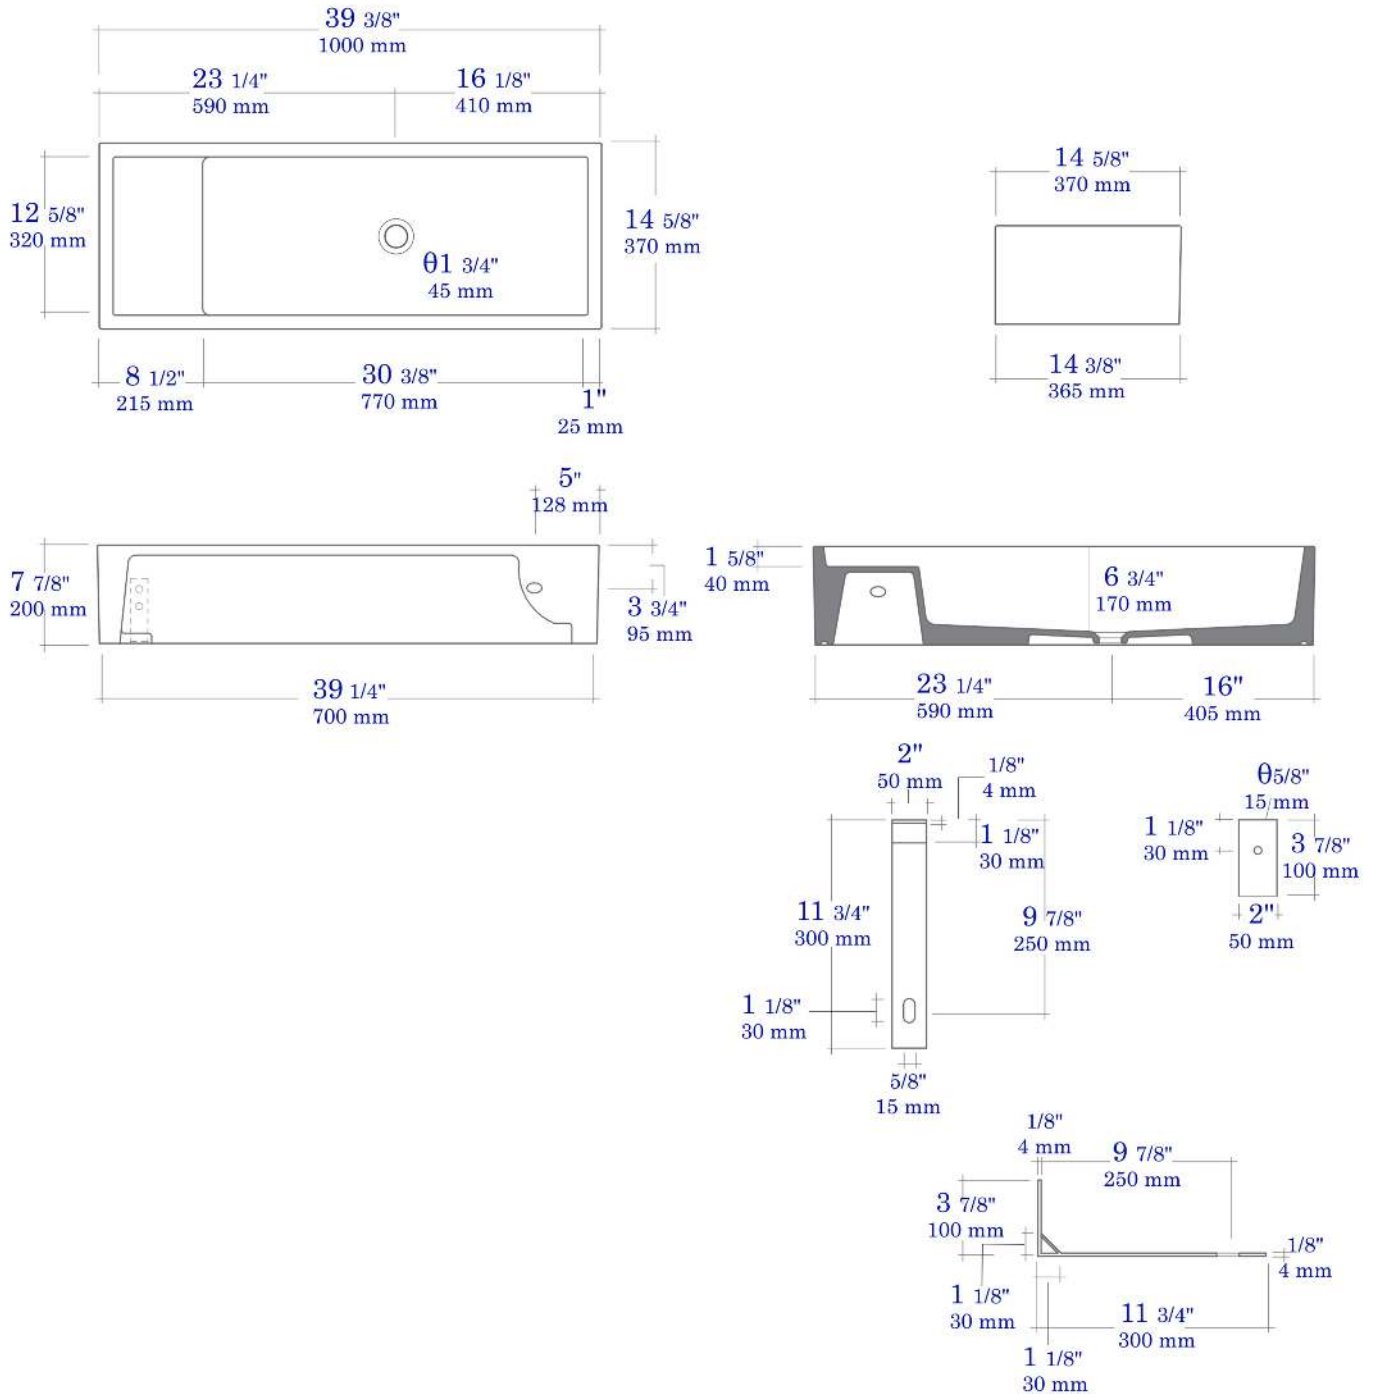

**AB39TR**

# 39" White Above Mount Fireclay Bathroom Trough Sink

**Note:** All product dimensions are approximate and should be verified on site prior to installation.

Visit [www.ALFIbrand.com](http://www.ALFIbrand.com) for more information.