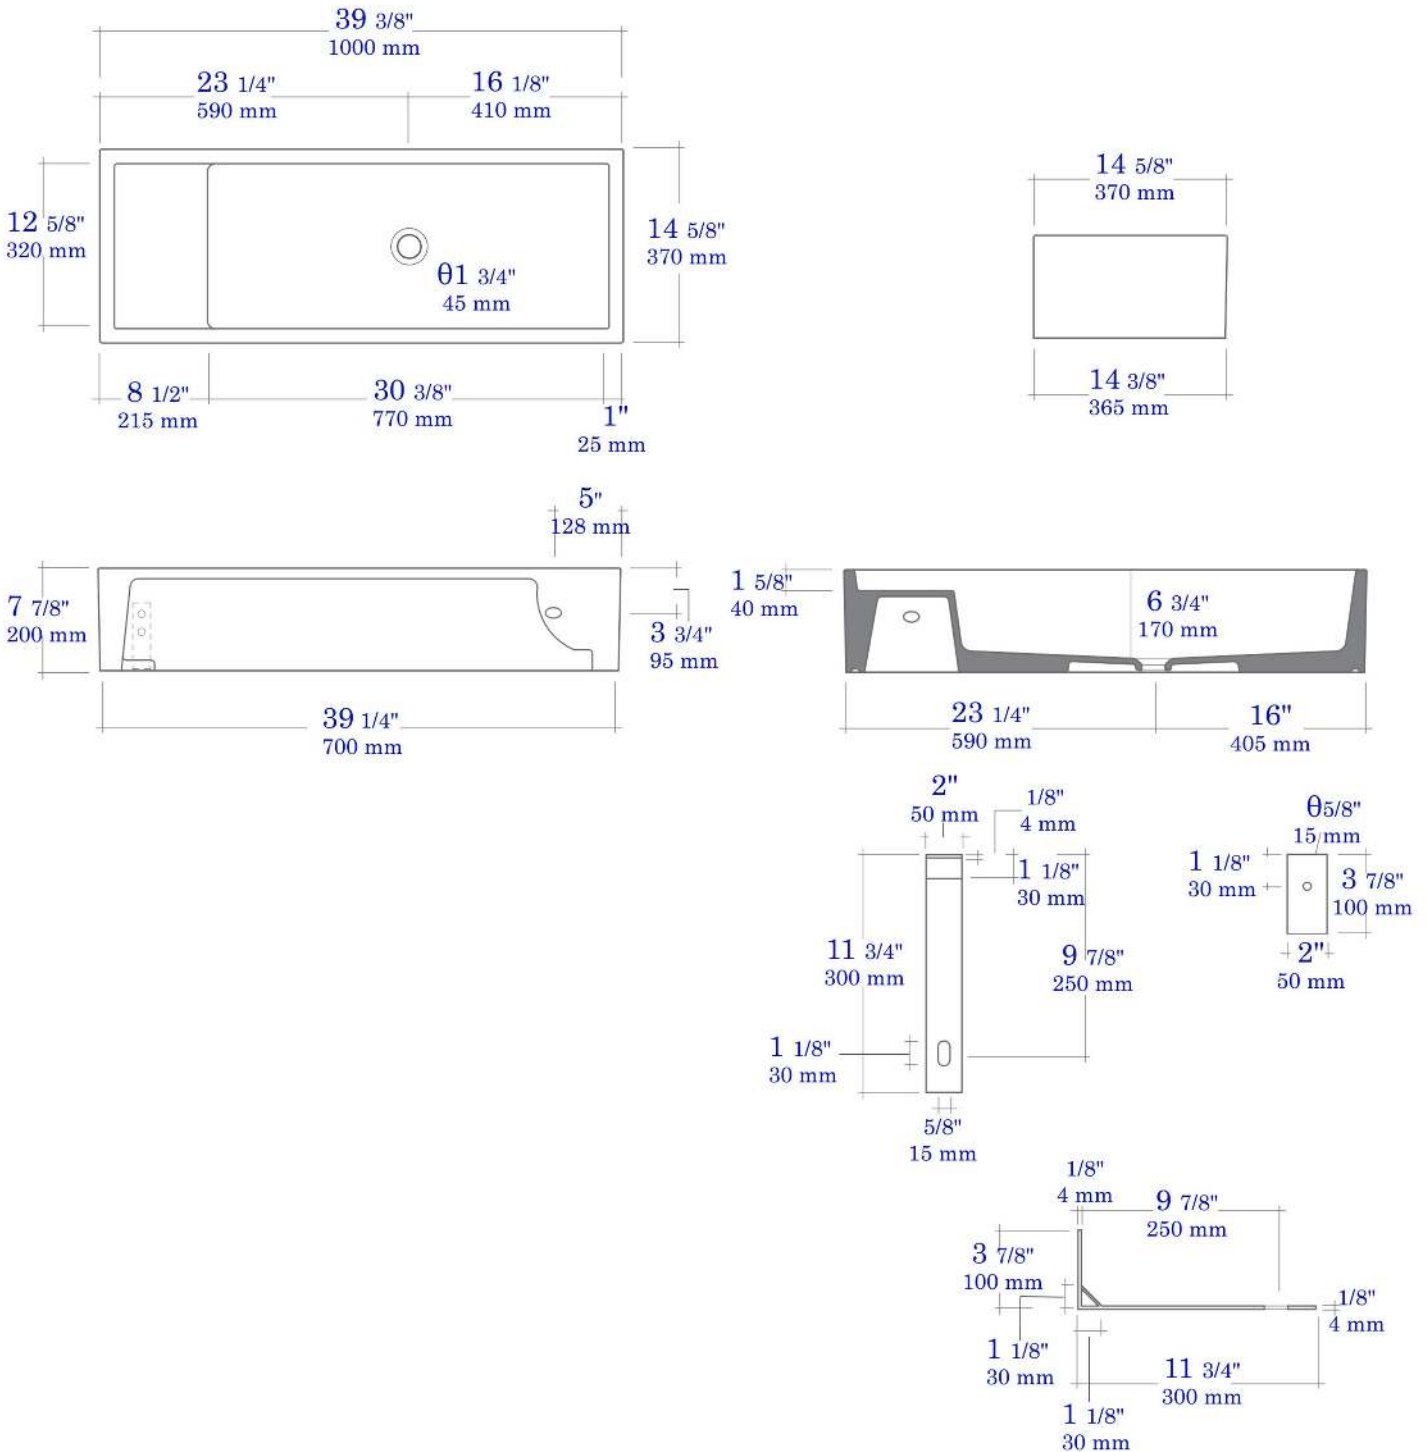

**AB39TRBM**

# 39" Black Matte Above Mount Fireclay Bathroom Trough Sink

**Note:** All product dimensions are approximate and should be verified on site prior to installation.

Visit [www.ALFIbrand.com](http://www.ALFIbrand.com) for more information.