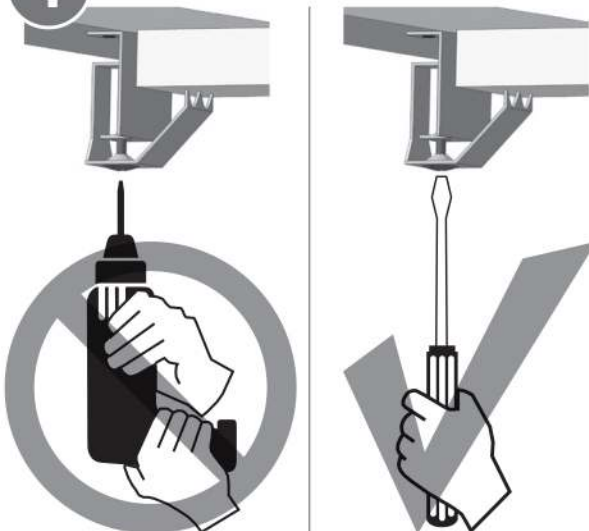

# Drop In Installation Instructions for Granite Sinks

**DANGER!**  
CUTTING EDGES

**WEAR PROTECTIVE  
GLOVES**

**1**

• Diamond coated core bit  $\varnothing$  35-37 mm

**2**

• Silicone or putty sealant

**3**

**4**

**5**

• Screw in the brackets following a crisscross pattern.