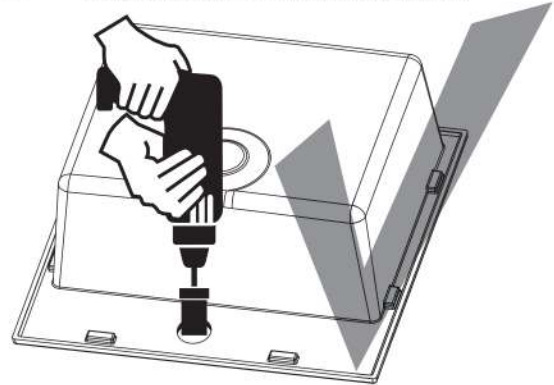

# Drop In Installation Instructions for Granite Sinks

**DANGER!**  
CUTTING EDGES

**WEAR PROTECTIVE  
GLOVES**

**1**

• Diamond coated core bit  $\varnothing$  35-37 mm

**2**

• Silicone or putty sealant

**3**

**4**

**5**

• Screw in the brackets following a crisscross pattern.