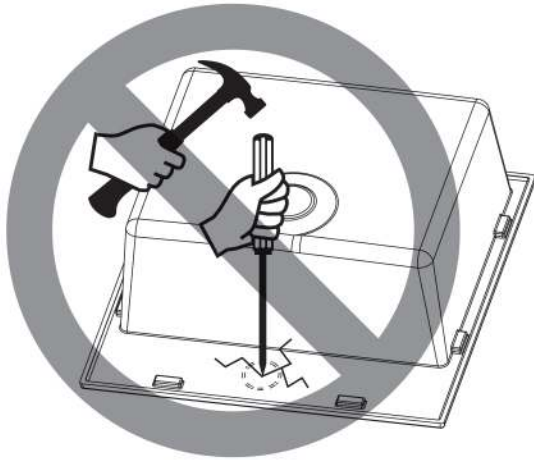

# Drop In Installation Instructions for Granite Sinks

**DANGER!**  
CUTTING EDGES

**WEAR PROTECTIVE  
GLOVES**

**1**

• Diamond coated core bit  $\varnothing$  35-37 mm

**2**

• Silicone or putty sealant

**3**