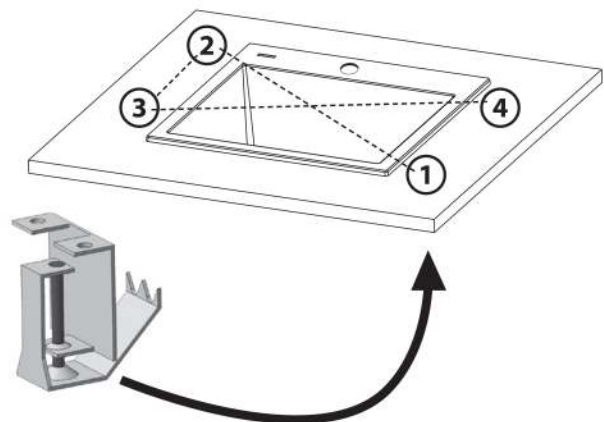

# Drop In Installation Instructions for Granite Sinks

**DANGER!**  
CUTTING EDGES

**WEAR PROTECTIVE  
GLOVES**

**1**

• Diamond coated core bit  $\varnothing$  35-37 mm

**2**

• Silicone or putty sealant

**3**

**4**

**5**

• Screw in the brackets following a crisscross pattern.