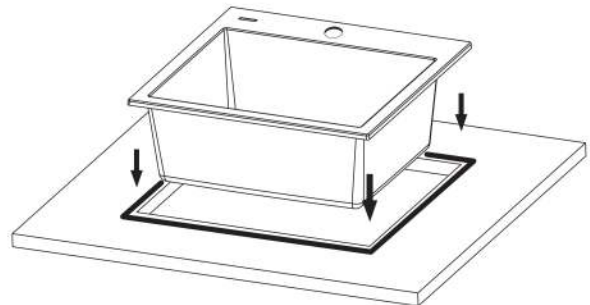

# Drop In Installation Instructions for Granite Sinks

**DANGER!**  
CUTTING EDGES

**WEAR PROTECTIVE  
GLOVES**

**1**

• Diamond coated core bit  $\varnothing$  35-37 mm

**2**

• Silicone or putty sealant

**3**

**4**

**5**

• Screw in the brackets following a crisscross pattern.