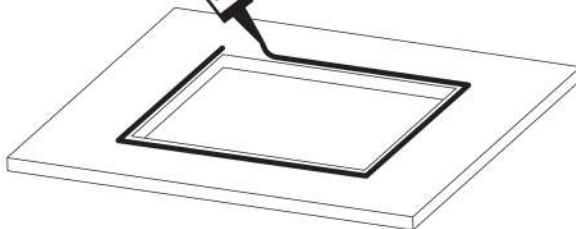

# Drop In Installation Instructions for Granite Sinks

**DANGER!**  
CUTTING EDGES

**WEAR PROTECTIVE  
GLOVES**

**1**

• Diamond coated core bit  $\varnothing$  35-37 mm

**2**

• Silicone or putty sealant

**3**

**4**

**5**

• Screw in the brackets following a crisscross pattern.