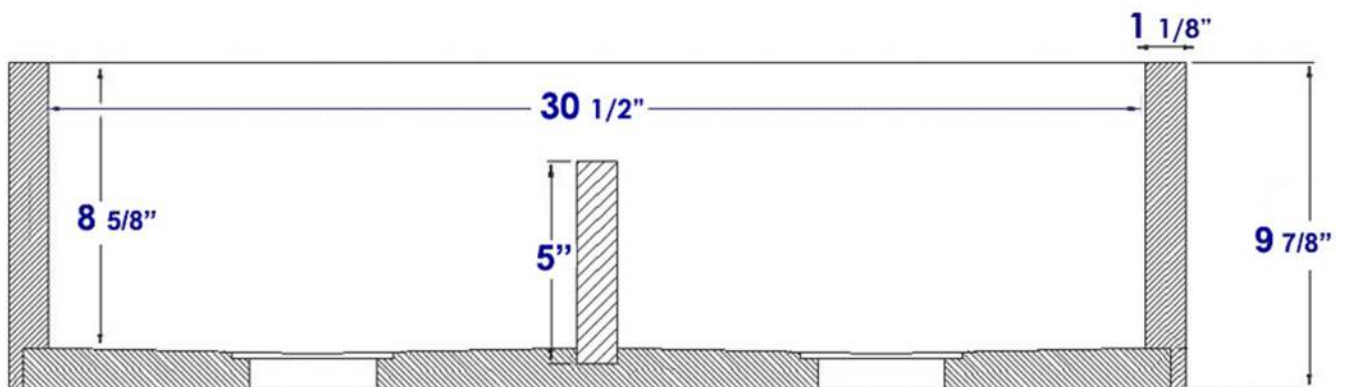

**AB3321**

33" Double Bowl Bamboo Kitchen Farm Sink

**Note:** All product dimensions are approximate and should be verified on site prior to installation.

Visit [www.ALFIbrand.com](http://www.ALFIbrand.com) for more information.