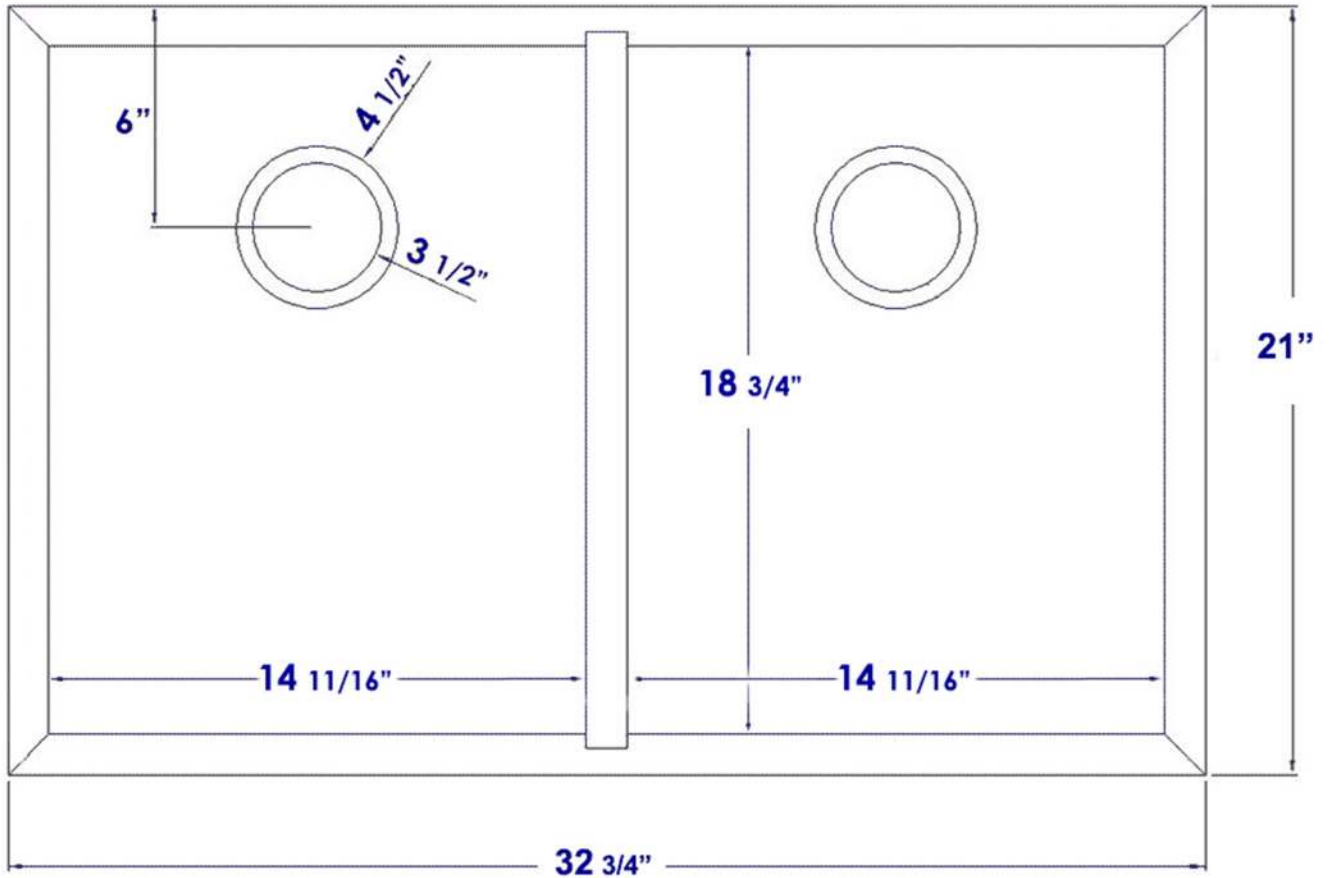

**AB3321**

33" Double Bowl Bamboo Kitchen Farm Sink

**Note:** All product dimensions are approximate and should be verified on site prior to installation.

Visit [www.ALFIbrand.com](http://www.ALFIbrand.com) for more information.