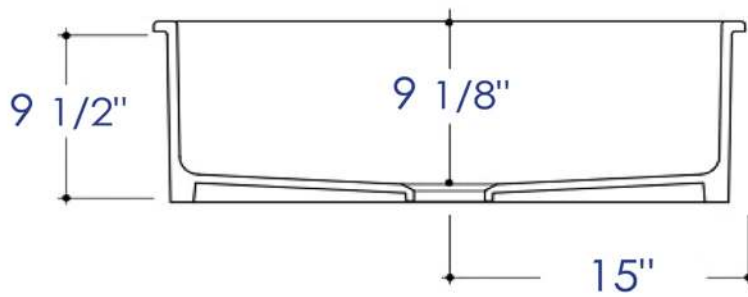

**AB3018UD**

30" x 18" Fireclay Undermount / Drop In Fireclay Sink

**Note:** All product dimensions are approximate and should be verified on site prior to installation.  
Visit [www.ALFIbrand.com](http://www.ALFIbrand.com) for more information.