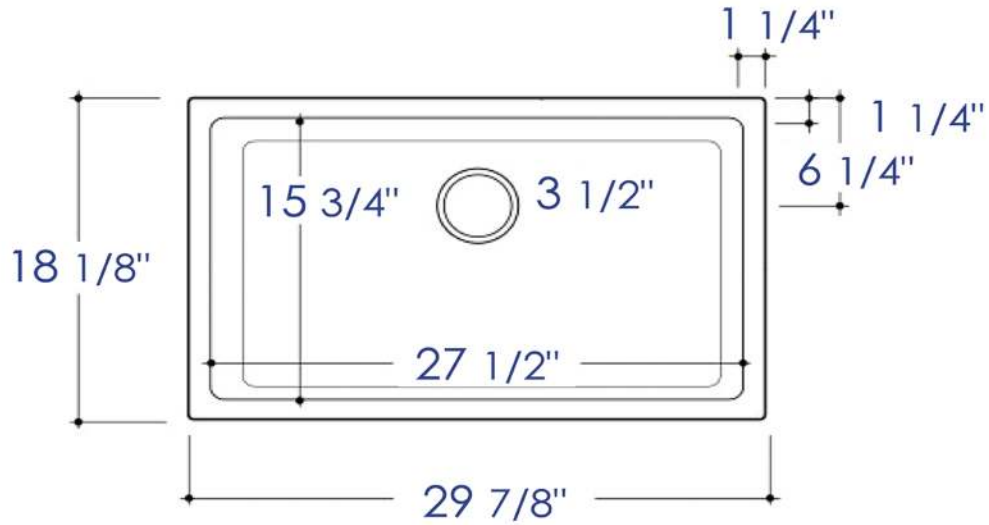

**AB3018UD**

30" x 18" Fireclay Undermount / Drop In Fireclay Sink

**Note:** All product dimensions are approximate and should be verified on site prior to installation.  
Visit [www.ALFIbrand.com](http://www.ALFIbrand.com) for more information.