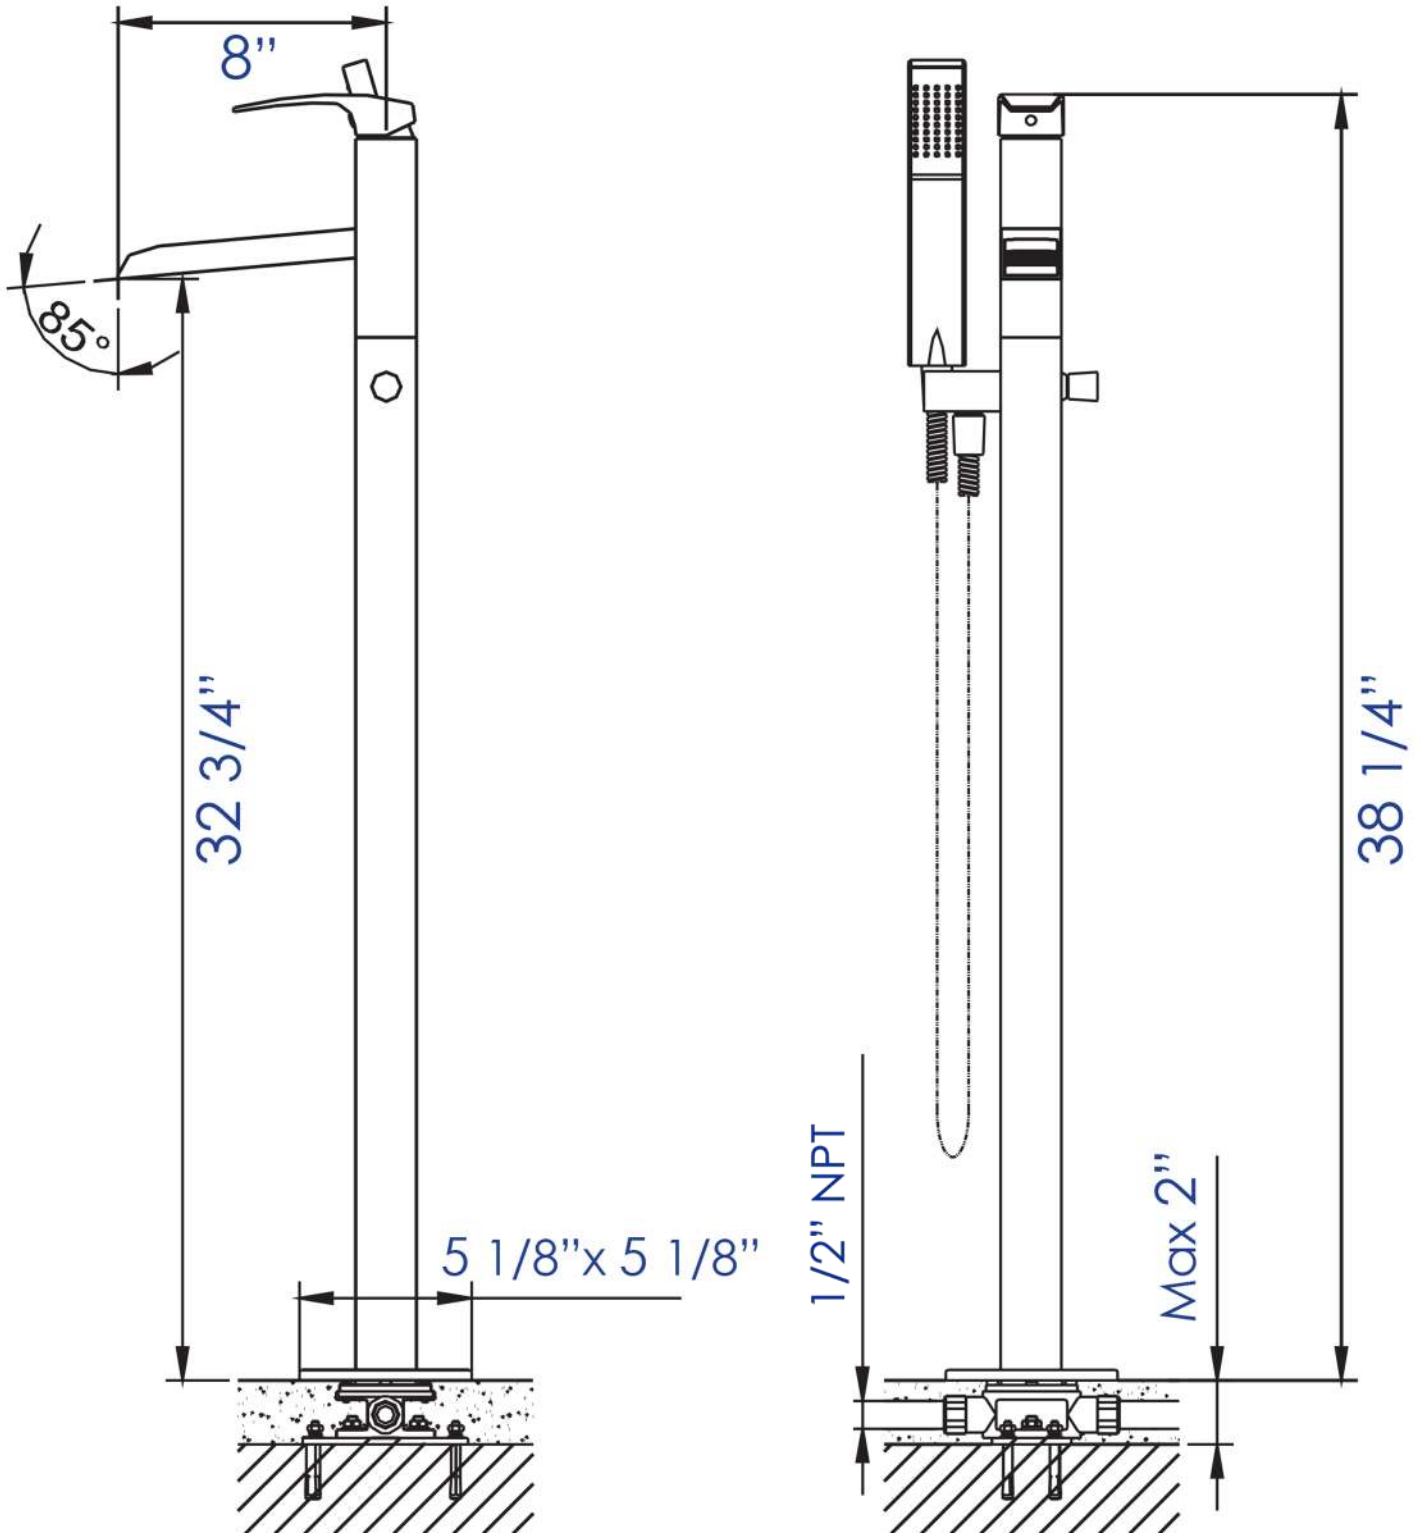

AB2843

Single Hole Floor Mounted Waterfall Tub Filler

Note: All product dimensions are approximate and should be verified on site prior to installation.
Visit www.ALFIbrand.com for more information.