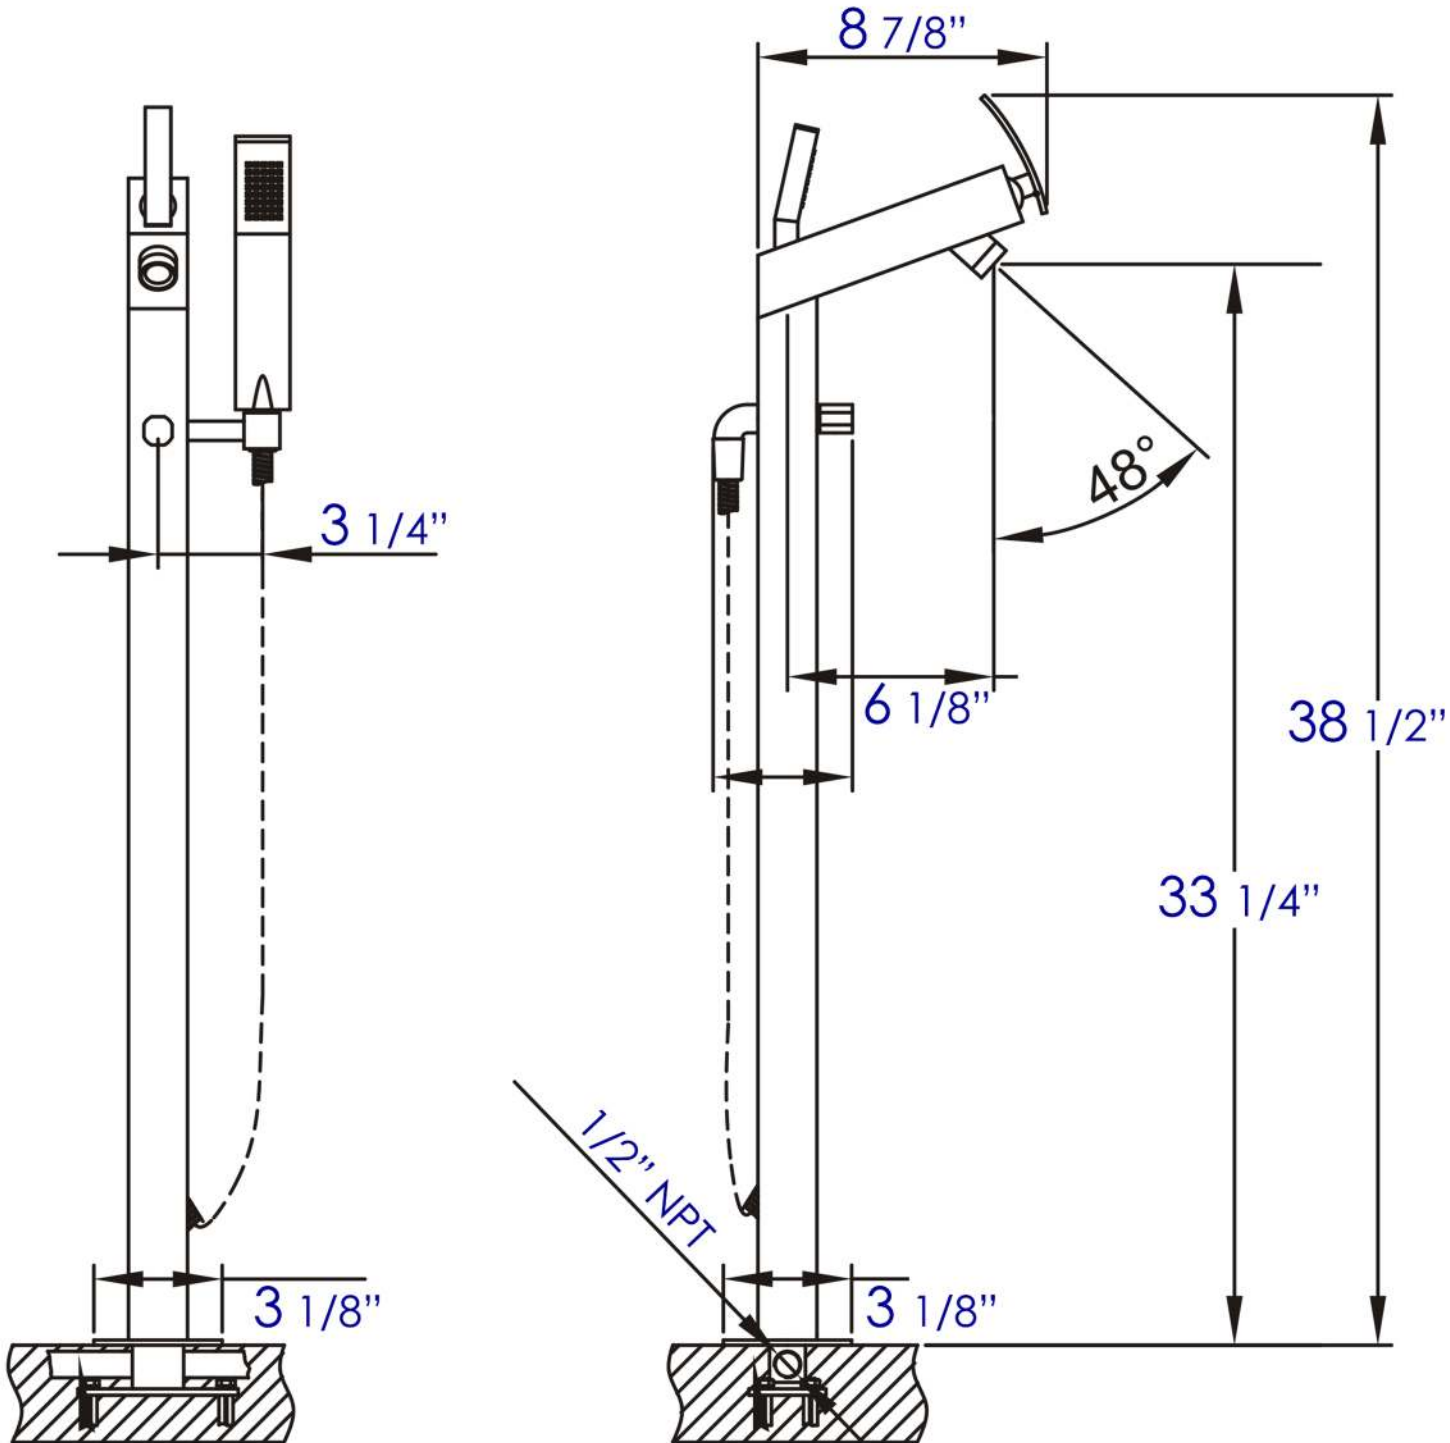

# AB2728

Floor Mounted Tub Filler + Mixer  
Hand Held Shower Head

**Note:** All product dimensions are approximate and should be verified on site prior to installation.  
Visit [www.ALFIbrand.com](http://www.ALFIbrand.com) for more information.