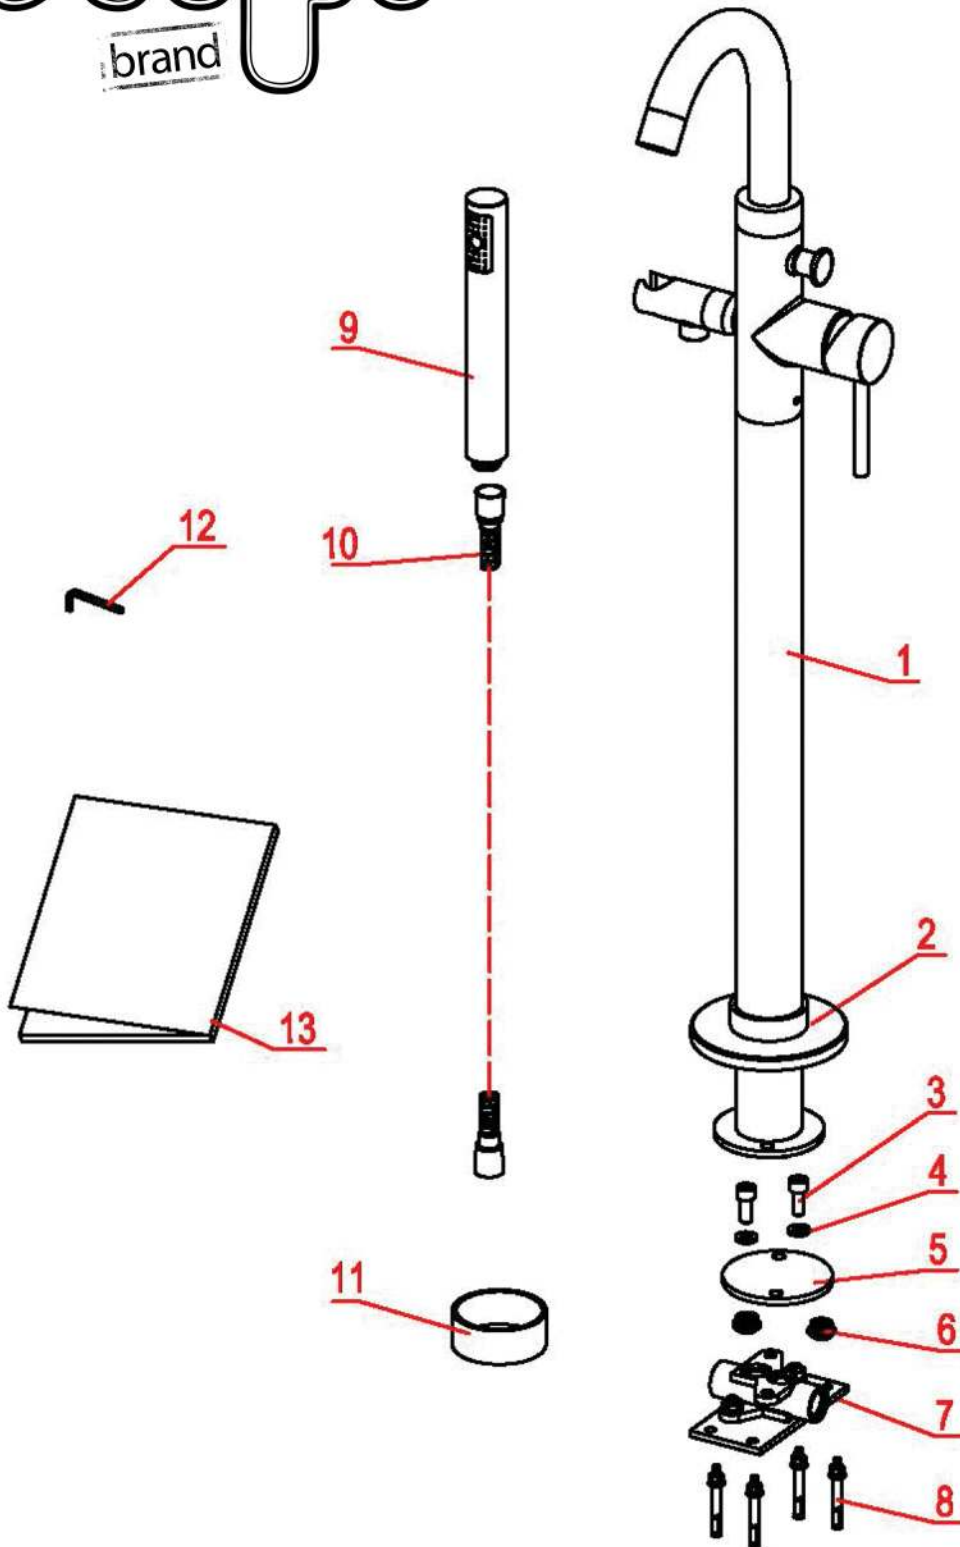

AB2534

The Component List	Qty.
1.Main body	1
2.Decorative cover	1
3.Screw	2
4.Spring gasket	2
5.Protective board	1
6.Rubber plug	2
7.Base	1
8.Expansion plug	4
9.Hand shower	1
10.Shower hose	1
11.Protective ring	1
12.Allen Key	1
13.Manual	1