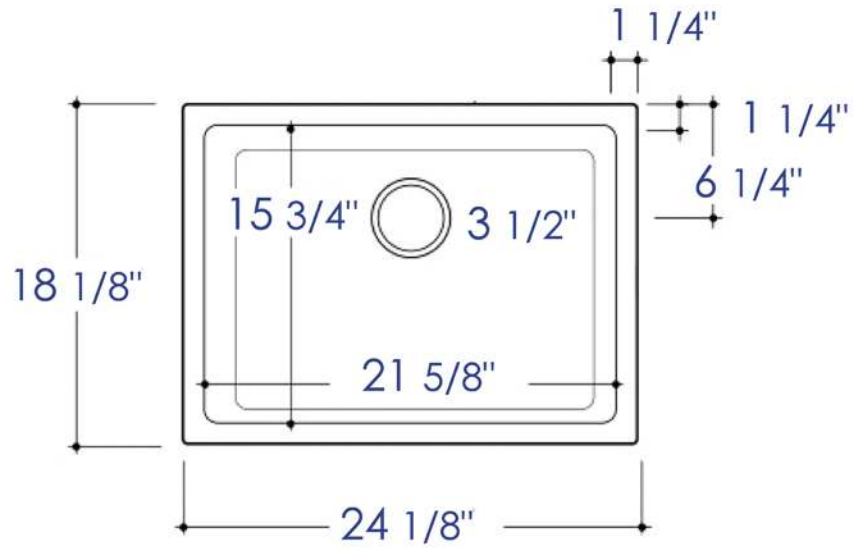

AB2418UD

24" x 18" Fireclay Undermount / Drop In Fireclay Sink

Note: All product dimensions are approximate and should be verified on site prior to installation.
Visit www.ALFIbrand.com for more information.