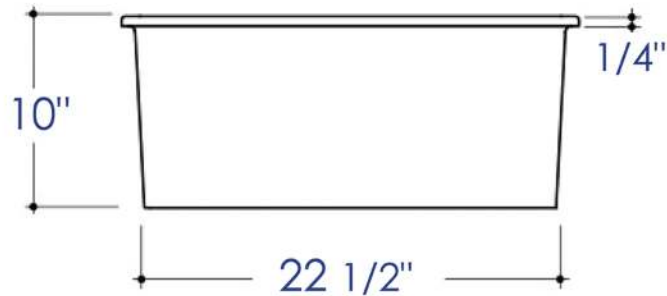

AB2418UD

24" x 18" Fireclay Undermount / Drop In Fireclay Sink

Note: All product dimensions are approximate and should be verified on site prior to installation.
Visit www.ALFIbrand.com for more information.