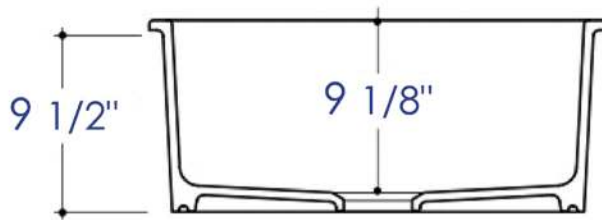

AB2418UD

24" x 18" Fireclay Undermount / Drop In Fireclay Sink

Note: All product dimensions are approximate and should be verified on site prior to installation.
Visit www.ALFIbrand.com for more information.