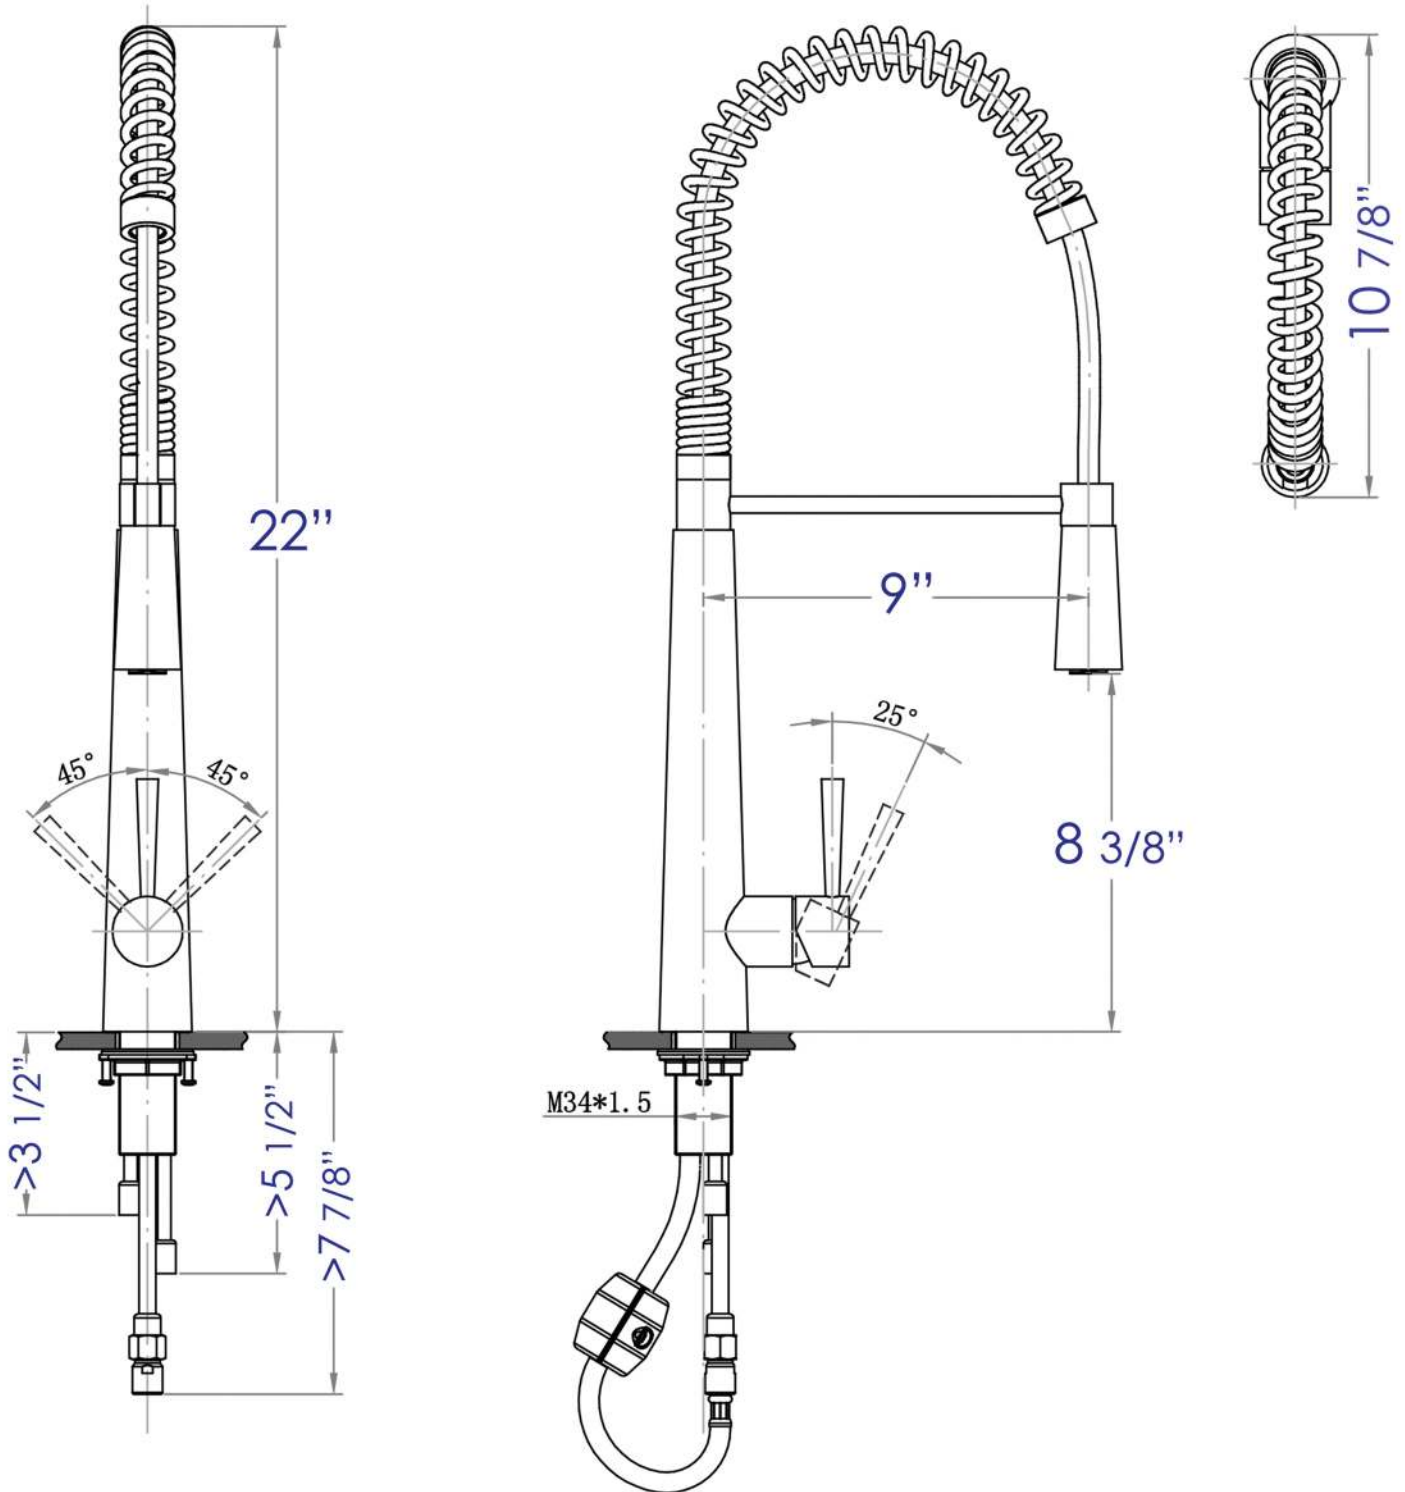

AB2039

Solid Stainless Steel Commercial Spring Kitchen Faucet

Note: All product dimensions are approximate and should be verified on site prior to installation.

Visit www.ALFIbrand.com for more information.