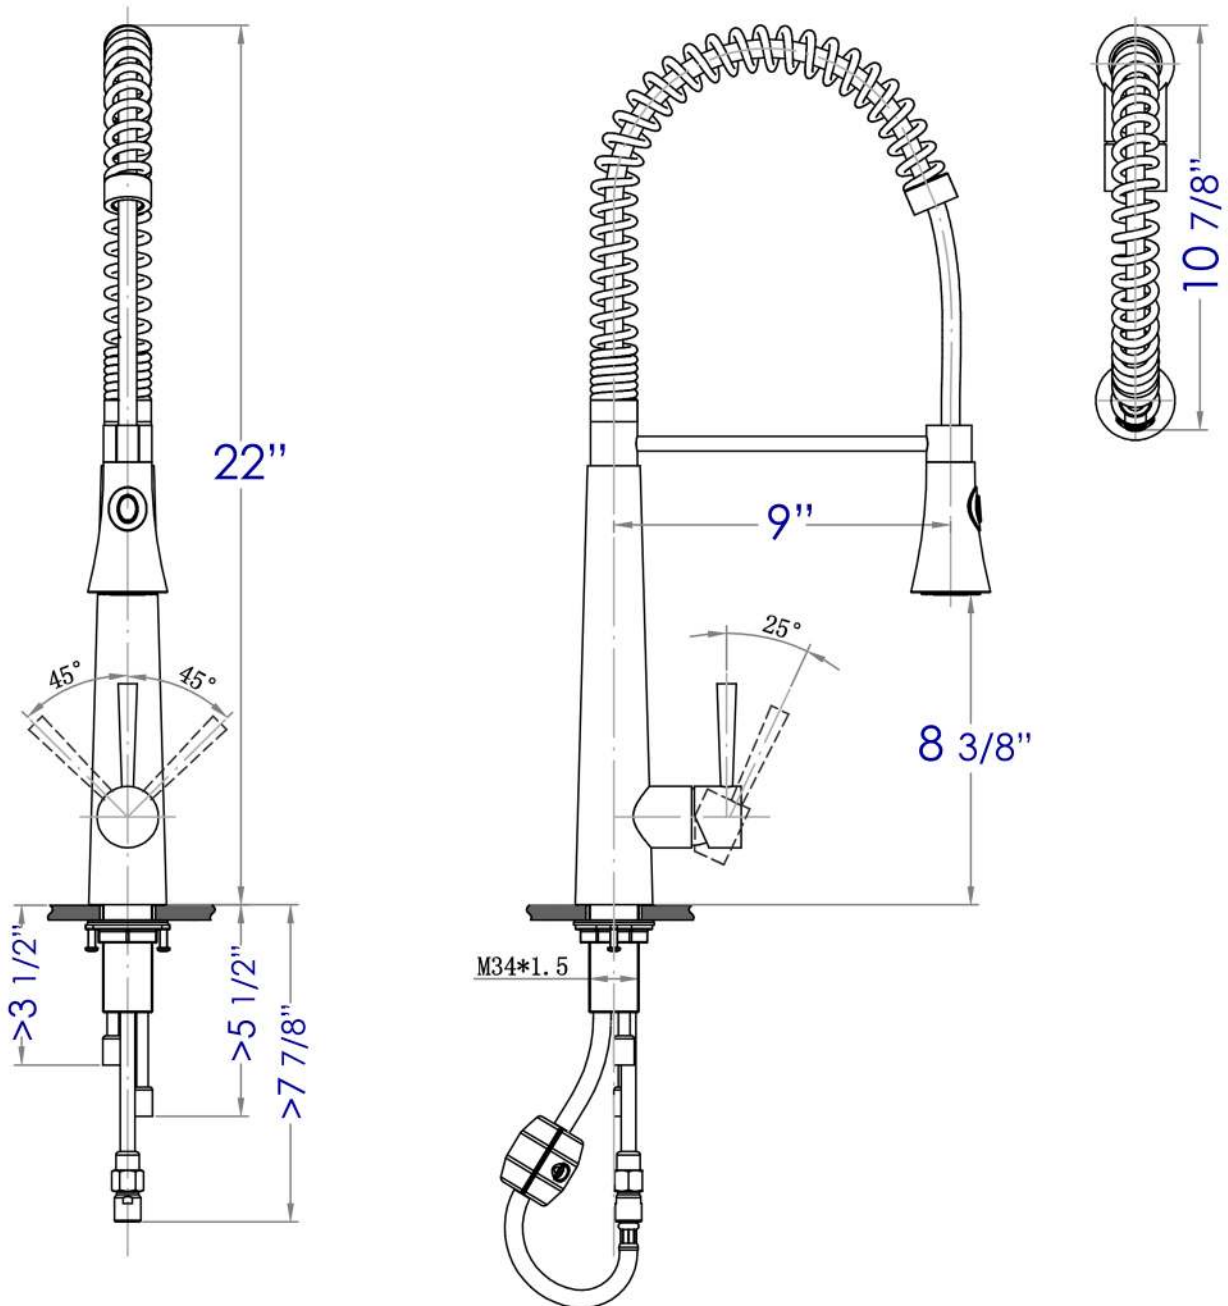

AB2039S

Solid Stainless Steel Commercial Spring Kitchen Faucet
With Pull Down Shower Spray

Note: All product dimensions are approximate and should be verified on site prior to installation.
Visit www.ALFIbrand.com for more information.