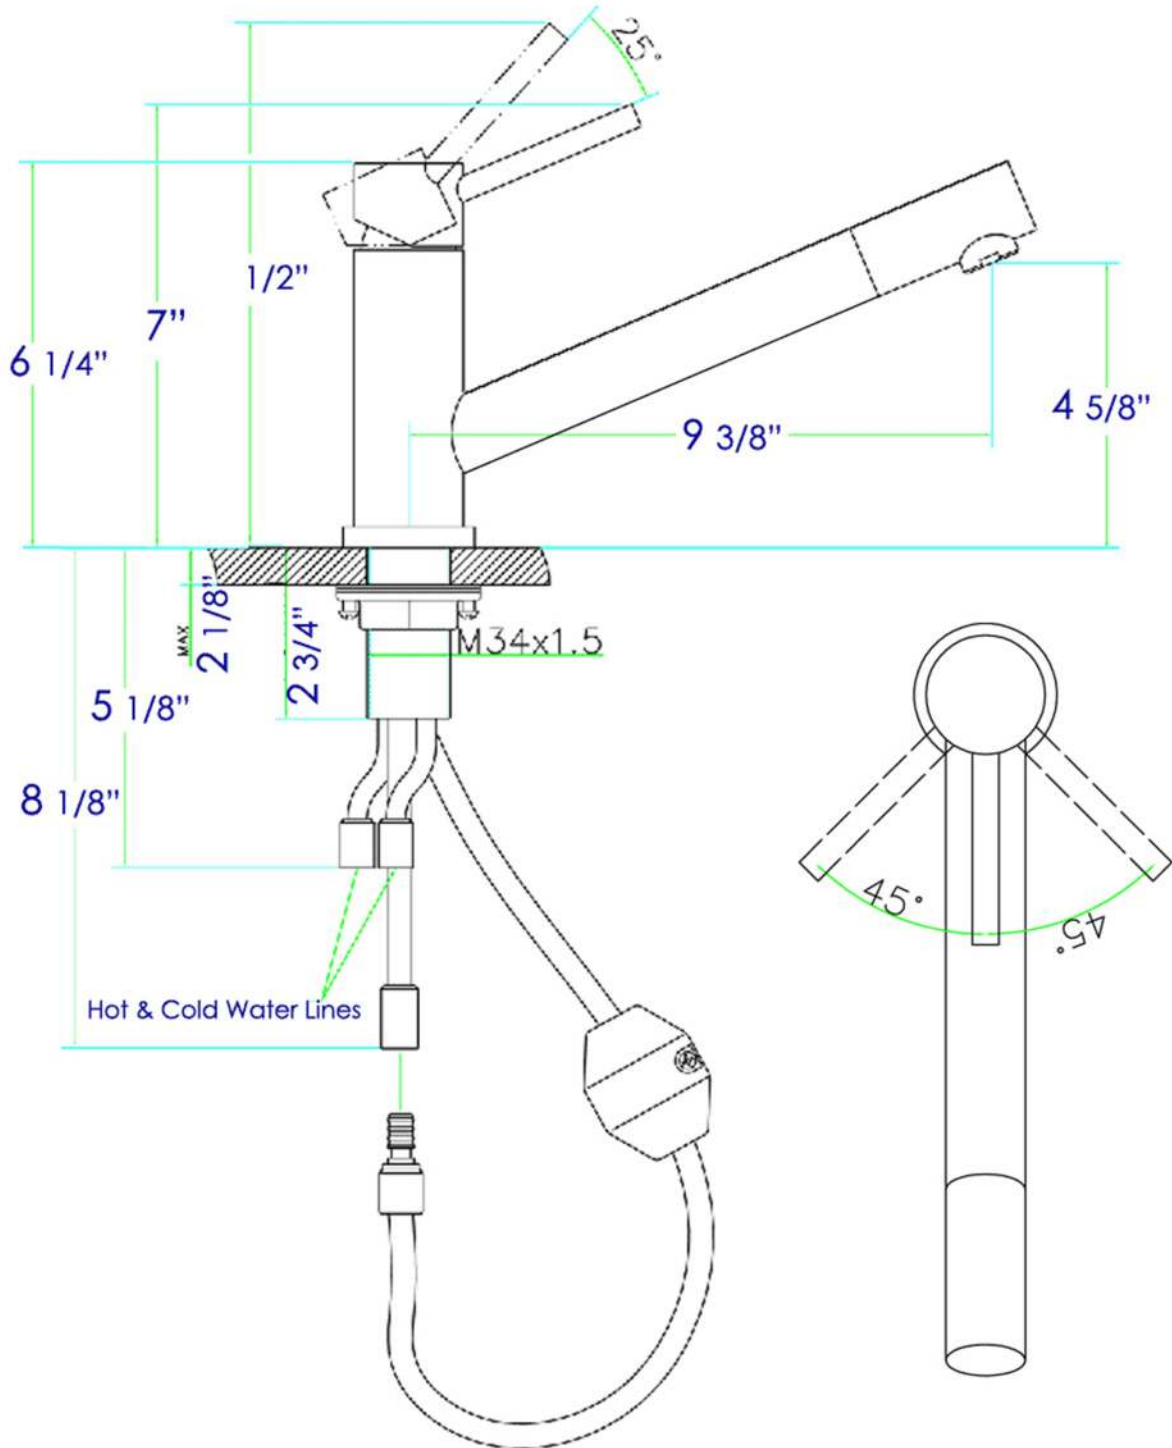

AB2025

Solid Pull Out Single Hole Kitchen Faucet

Note: All product dimensions are approximate and should be verified on site prior to installation.
Visit www.ALFIbrand.com for more information.