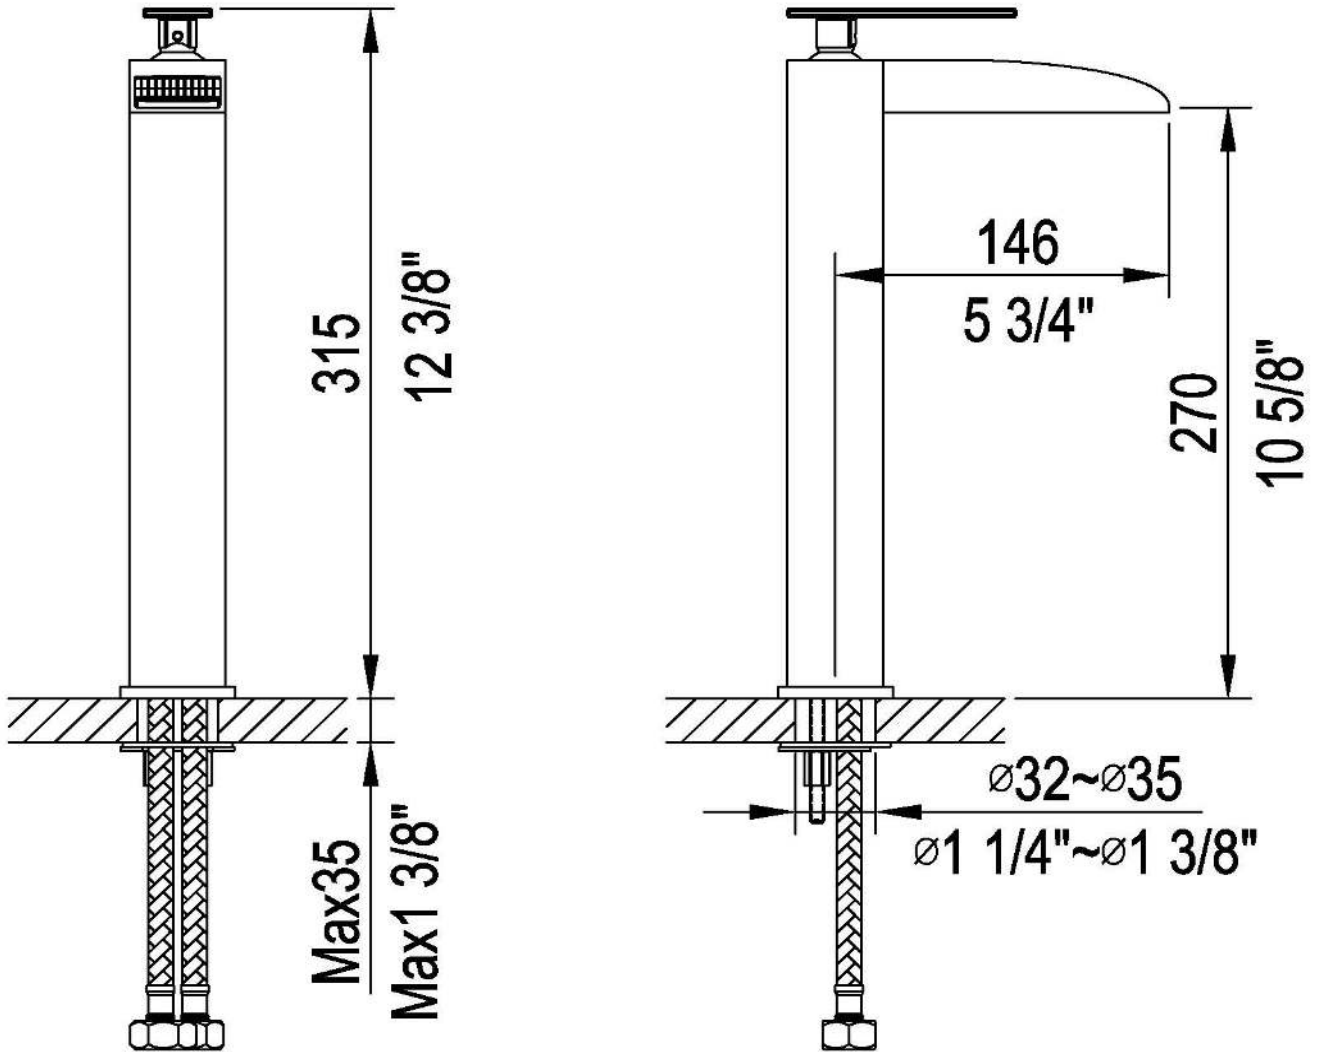

# AB1597

Single Hole Tall Waterfall Bathroom Faucet

**Note:** All product dimensions are approximate and should be verified on site prior to installation.  
Visit [www.ALFIbrand.com](http://www.ALFIbrand.com) for more information.