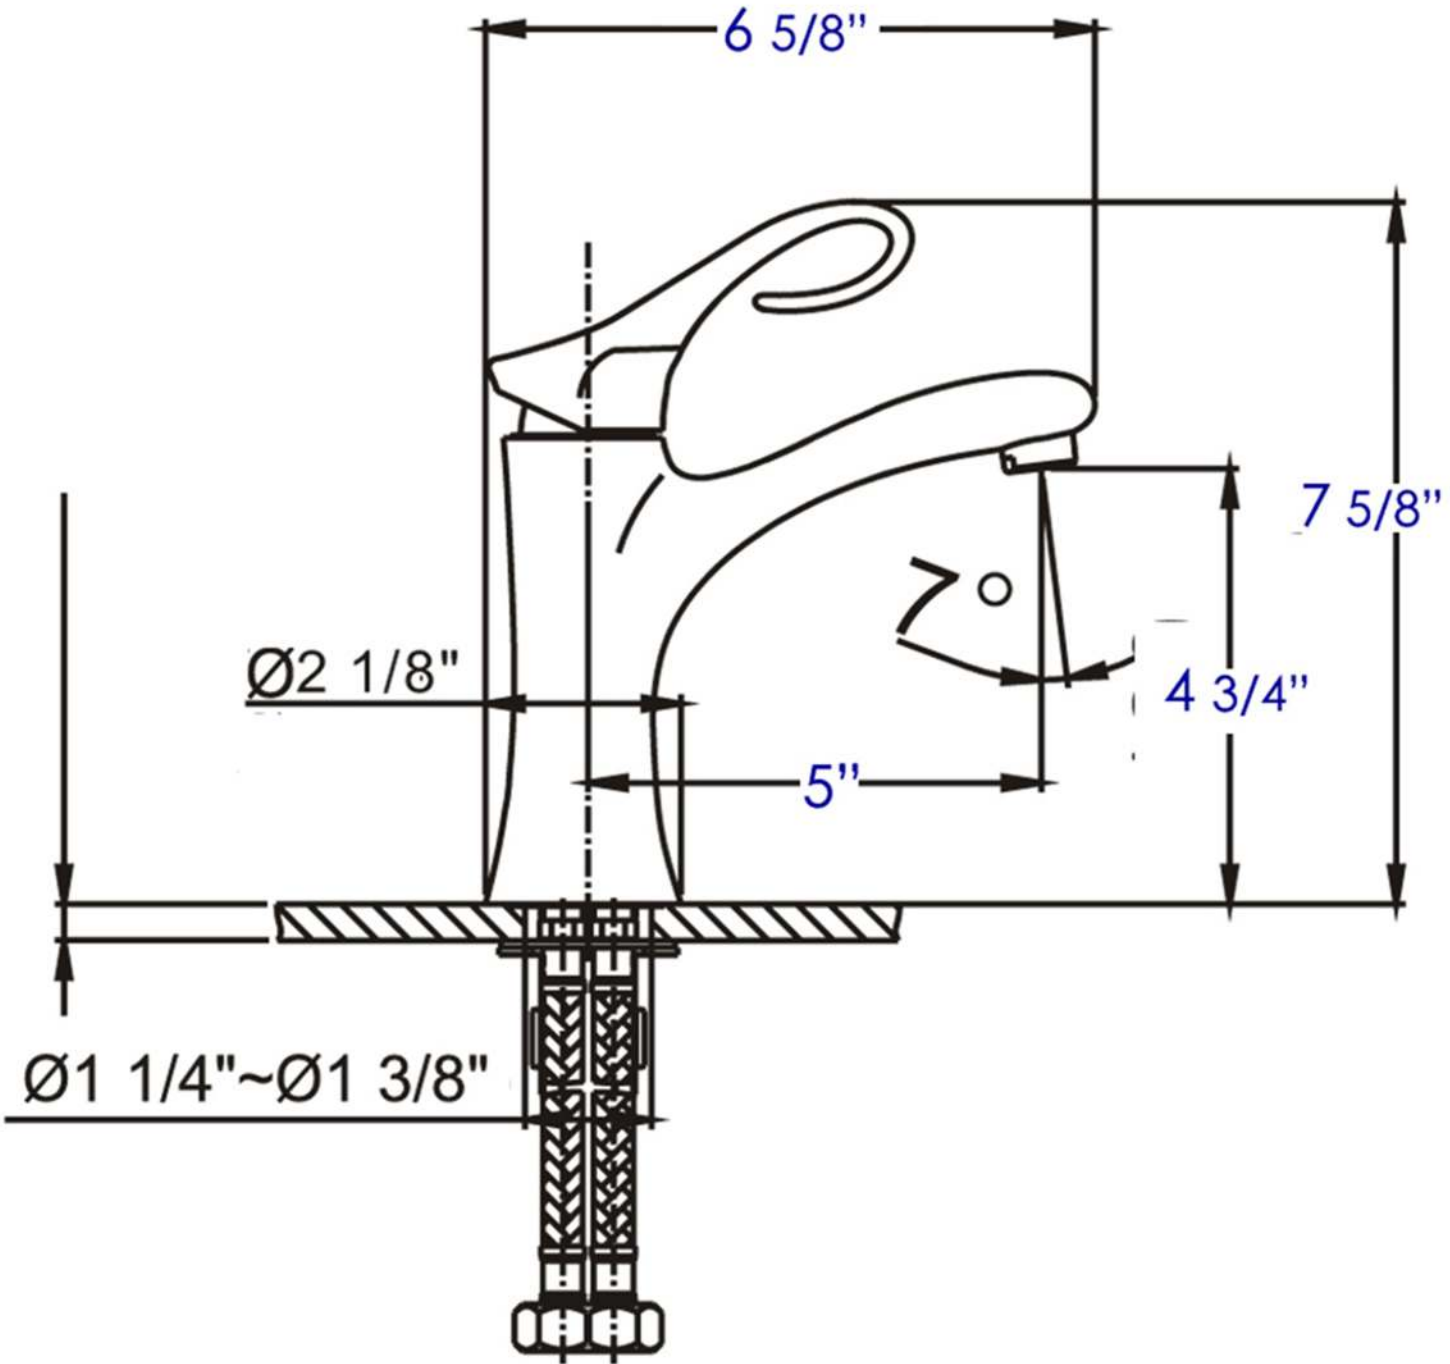

AB1295

Single Lever Bathroom Faucet

Note: All product dimensions are approximate and should be verified on site prior to installation.

Visit www.ALFIbrand.com for more information.