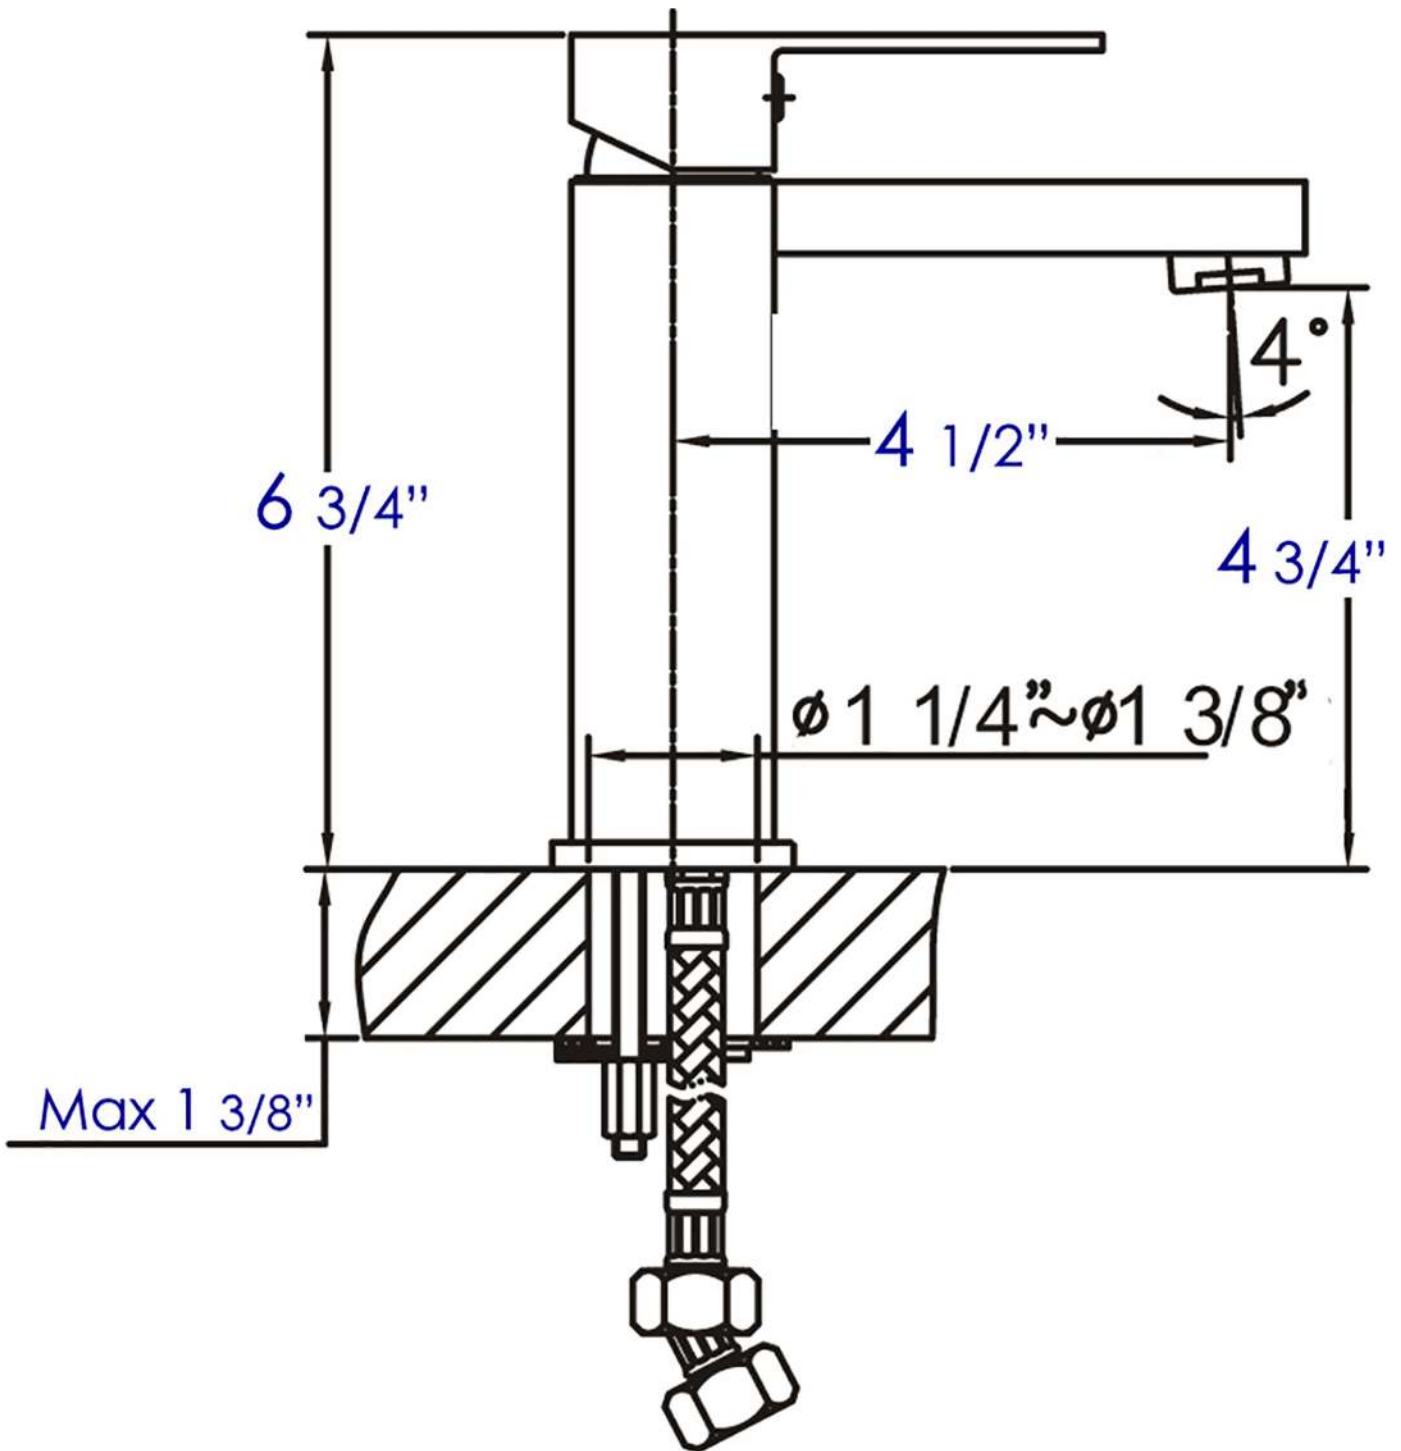

**AB1229**

Square Single Lever Bathroom Faucet

**Note:** All product dimensions are approximate and should be verified on site prior to installation.

Visit [www.ALFIbrand.com](http://www.ALFIbrand.com) for more information.