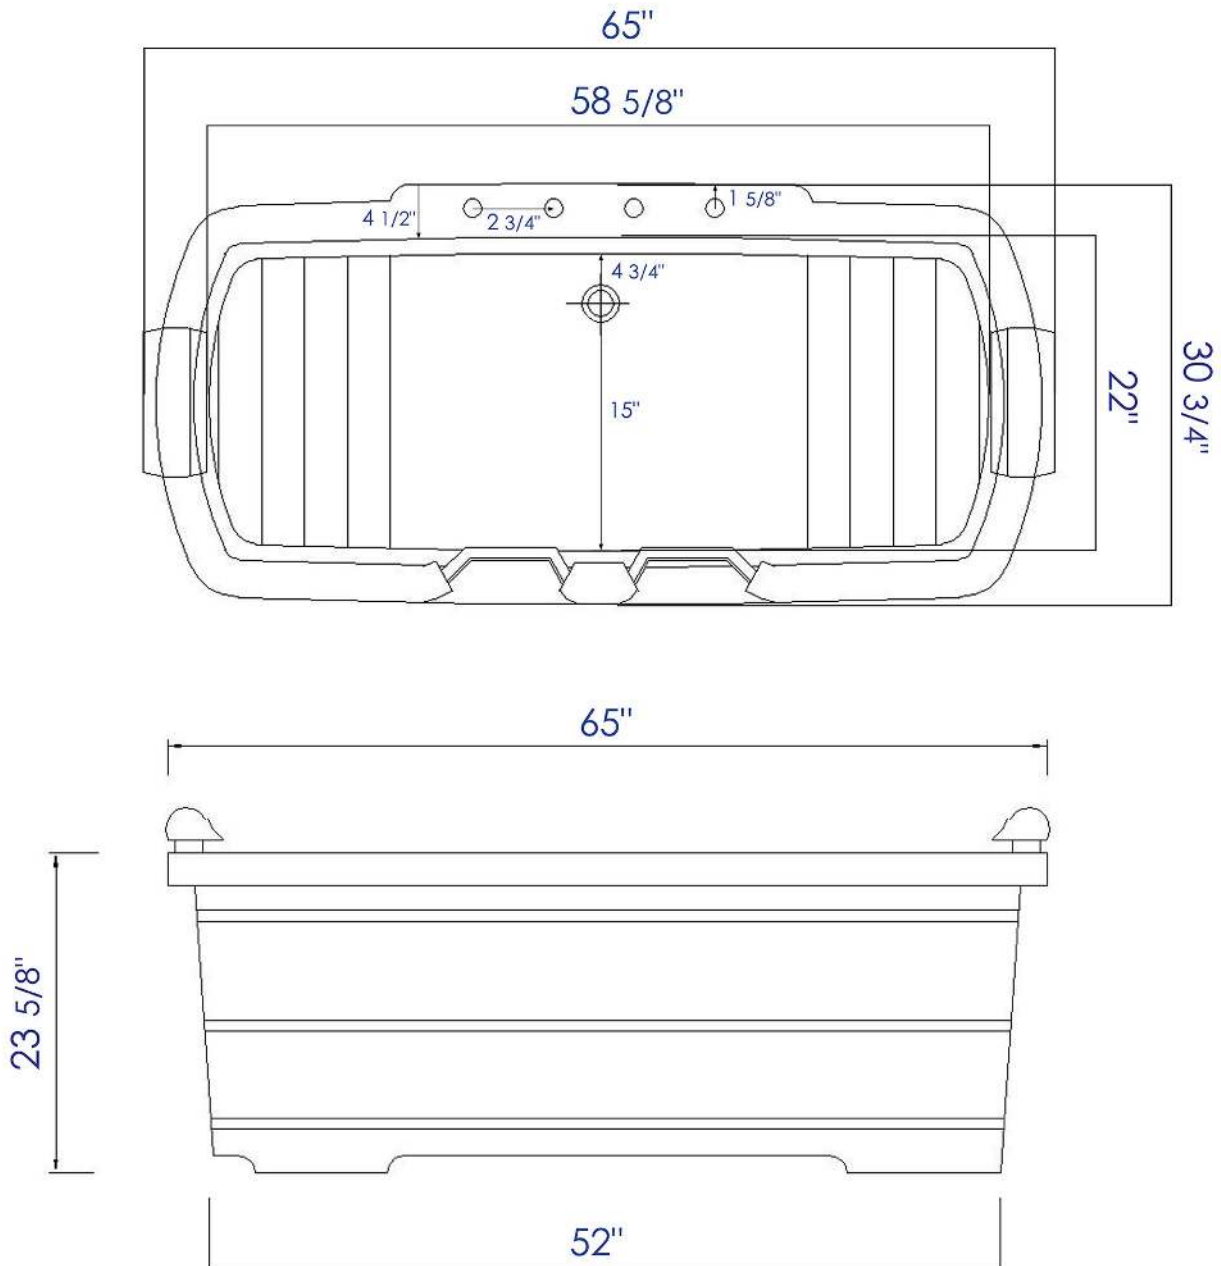

# AB1130

65" 2 Person Free Standing Cedar Wooden  
Bathtub with Fixtures & Headrests

**Note:** All product dimensions are approximate and should be verified on site prior to installation.  
Visit [www.ALFibrand.com](http://www.ALFibrand.com) for more information.