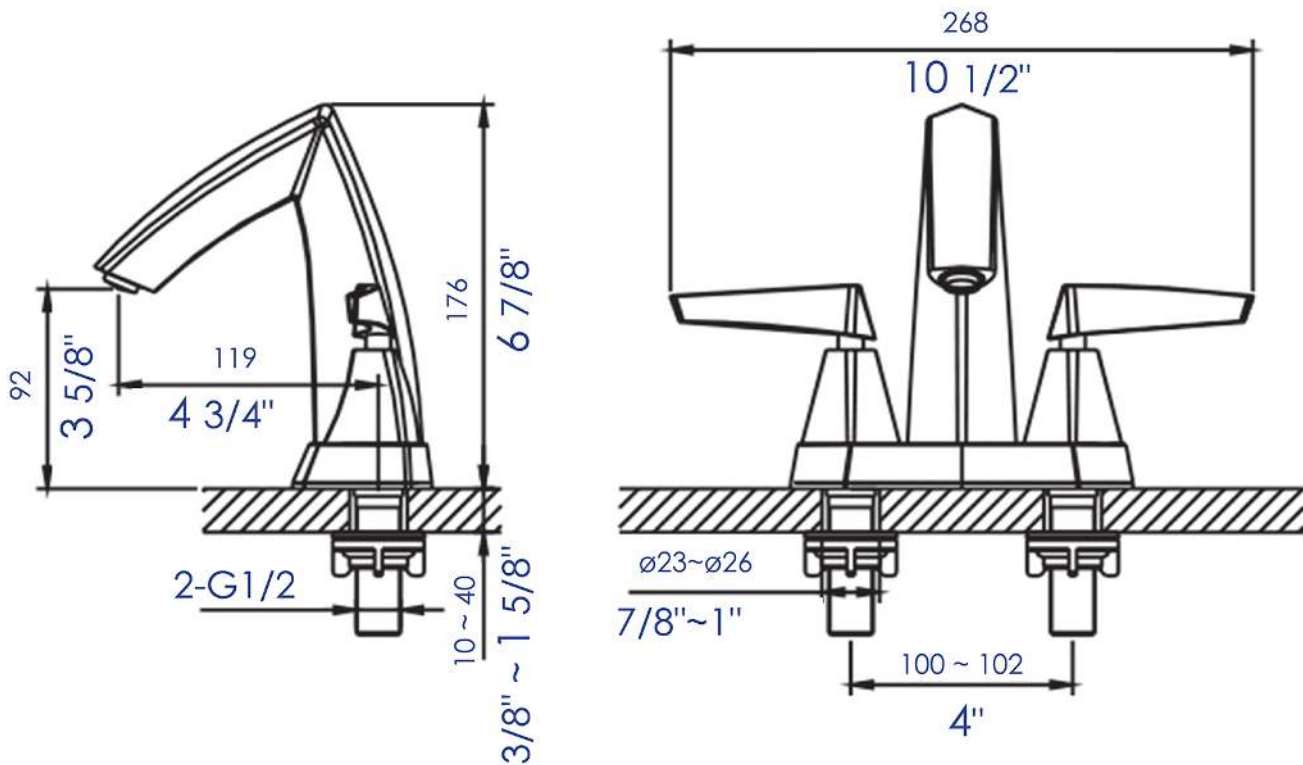

AB1003

Two-Handle 4" Centerset Bathroom Faucet

Note: All product dimensions are approximate and should be verified on site prior to installation.
Visit www.ALFIbrand.com for more information.