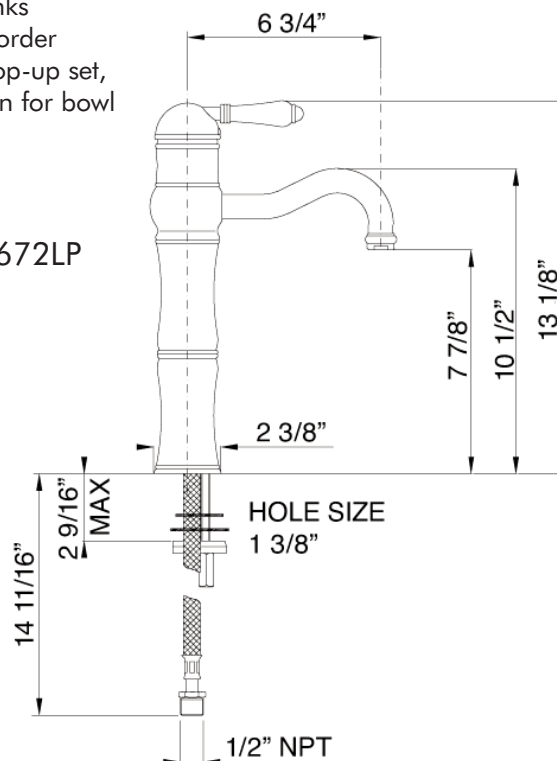

Acqui Single Lever 13 1/8" Above Counter Lavatory Faucet

Rohl Country Bath Collection

A3672LM* (Metal Lever)

A3672LP* (Porcelain Lever)

A3672LC* (Swarovski® Crystal Lever)

FEATURES

- 13 1/8" height
- Fixed spout
- Single lever control
- Ceramic disc cartridge
- Solid brass
- 1 3/8" cutout
- Excellent for exposed sinks
- Faucet has no pop-up, order CNZREMOTE remote pop-up set, 6442 or 7444 grid drain for bowl
- 1.5 GPM

COLORS/FINISHES

- Polished Chrome
- Polished Nickel
- Satin Nickel
- Tuscan Brass
- Inca Brass

WARRANTY

- Limited Lifetime*
- * No Warranty on Tuscan Brass Finish (TCB)

A3672LM & A3672LP

A3672LC

* For CA/V T, place a "-2" at end of model number for code compliant product. (Example A3608LMAPC-2)

A3672 Spare Parts