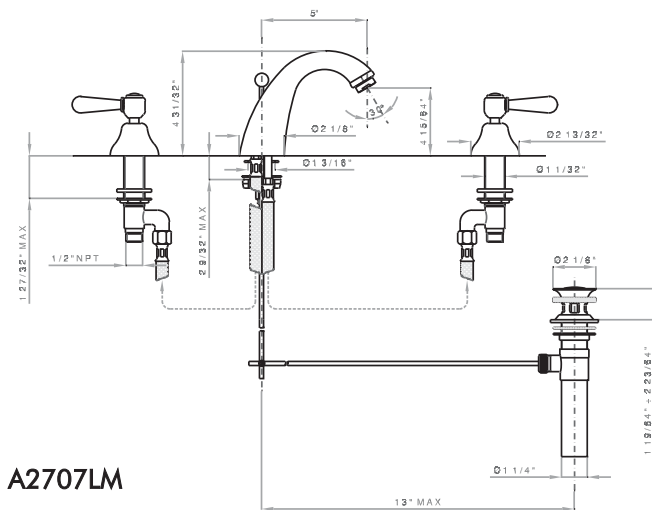

* For CA/V T, place a "-2" at end of model number for code compliant product. (Example A3608LMAPC-2)

Consult your local ROHL showroom for additional information and specifications. For complete warranty details and a list of showrooms, go to www.rohlhome.com.