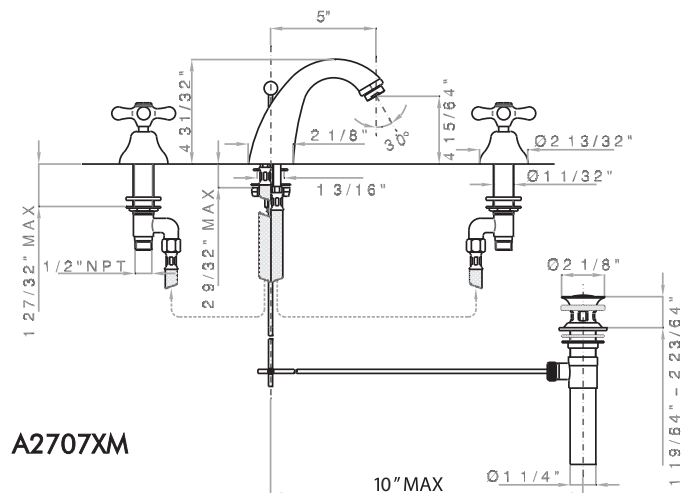

* For CA/V T, place a "-2" at end of model number for code compliant product. (Example A3608LMAPC-2)

Consult your local ROHL showroom for additional information and specifications. For complete warranty details and a list of showrooms, go to www.rohlhome.com.