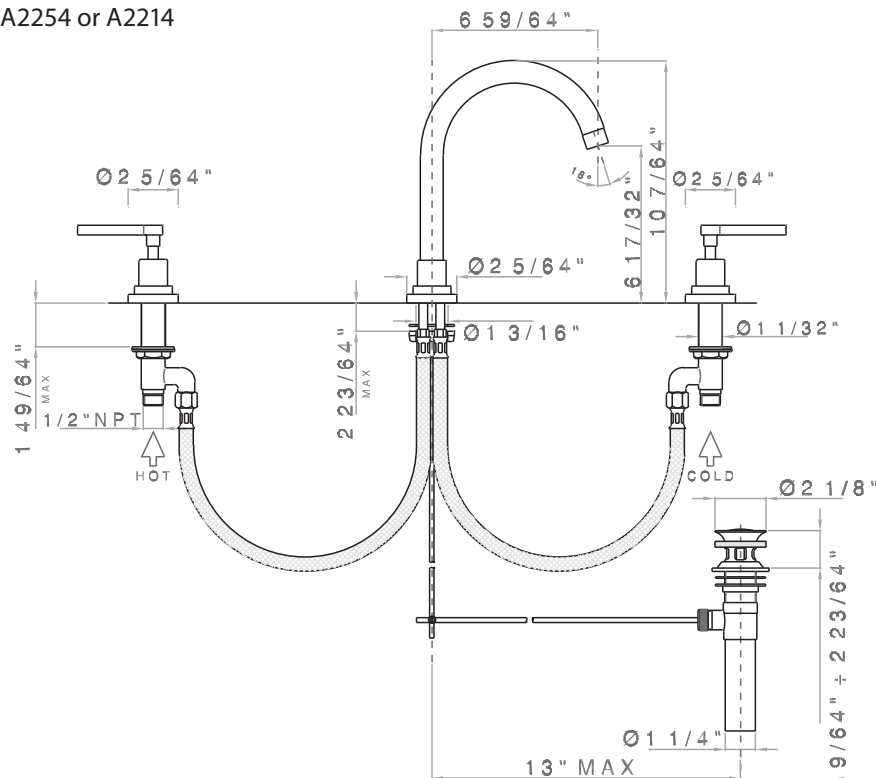

WARRANTY

- Limited Lifetime

*This product only available as "-2" product. Product is code compliant in CA/VT

Consult your local ROHL showroom for additional information and specifications. For complete warranty details and a list of showrooms, go to www.rohlhome.com.