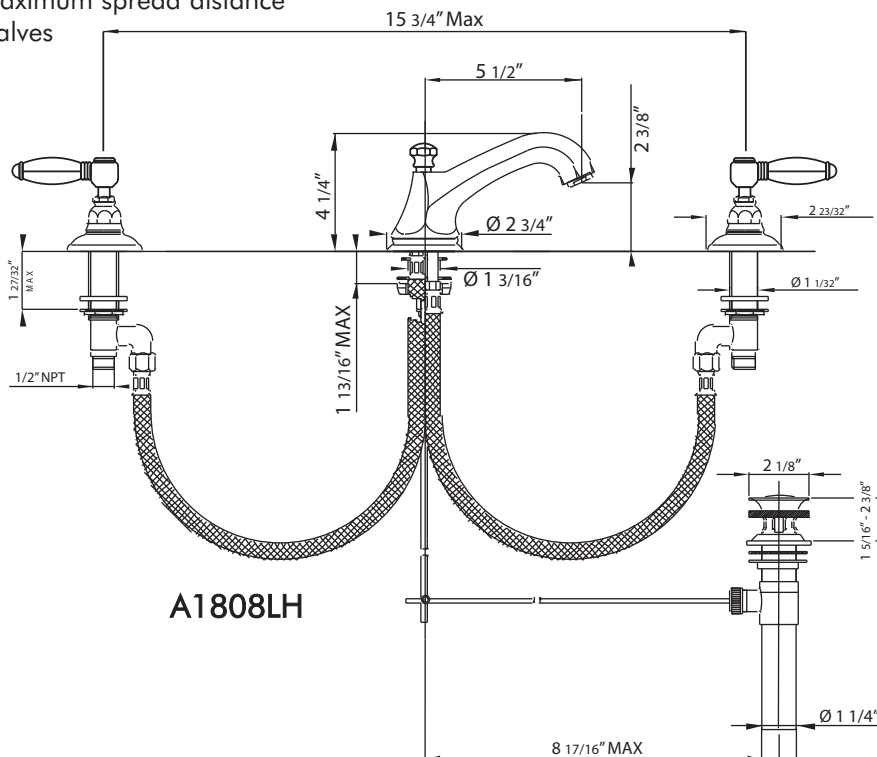

Hex Spout Widespread Lavatory Faucet

ROHL Italian Country Bath Collection

A1808LH* (Hex Metal Levers)

A1808LP* (Porcelain Levers)

A1808XM* (Cross Handles)

A1808LC* (Swarovski® Crystal Levers)

A1808XC* (Swarovski® Crystal Cross Handles)

FEATURES

- 1/4-turn ceramic valves
- Solid brass
- 3 x 1 3/8" cutouts
- 5 1/2" spout reach
- 1/2" NPT connectors
- Art Deco design hex spout
- 15 3/4" maximum spread distance between valves
- 1.5 GPM

COLORS/FINISHES

- Polished Chrome
- Polished Nickel
- Satin Nickel
- Tuscan Brass
- Inca Brass

WARRANTY

- Limited Lifetime*
- * No Warranty on Tuscan Brass Finish (TCB)

A1808XM

A1808LP

A1808LC

A1808XC

* For CA/V T, place a "-2" at end of model number for code compliant product. (Example A3608LMAPC-2)

A1808 Spare Parts