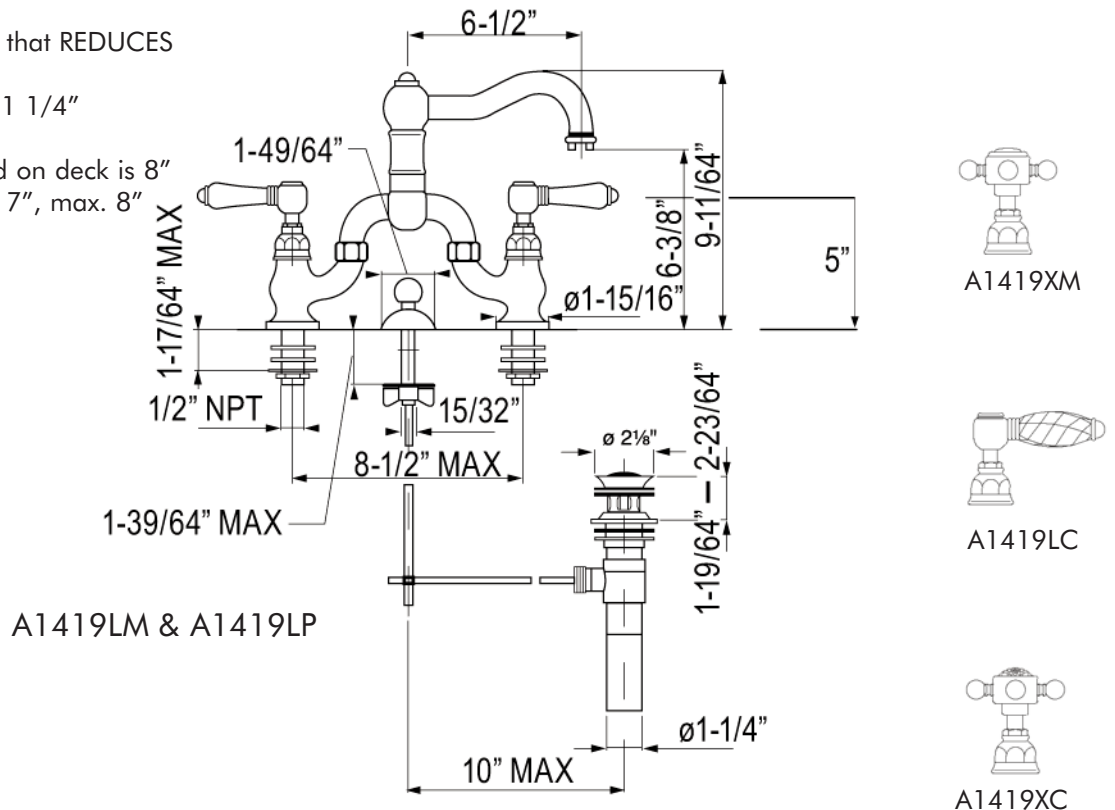

WARRANTY

- Limited Lifetime*
- No Warranty on Tuscan Brass Finish (TCB)

* For CA/V T, place a "-2" at end of model number for code compliant product. (Example A3608LMAPC-2)