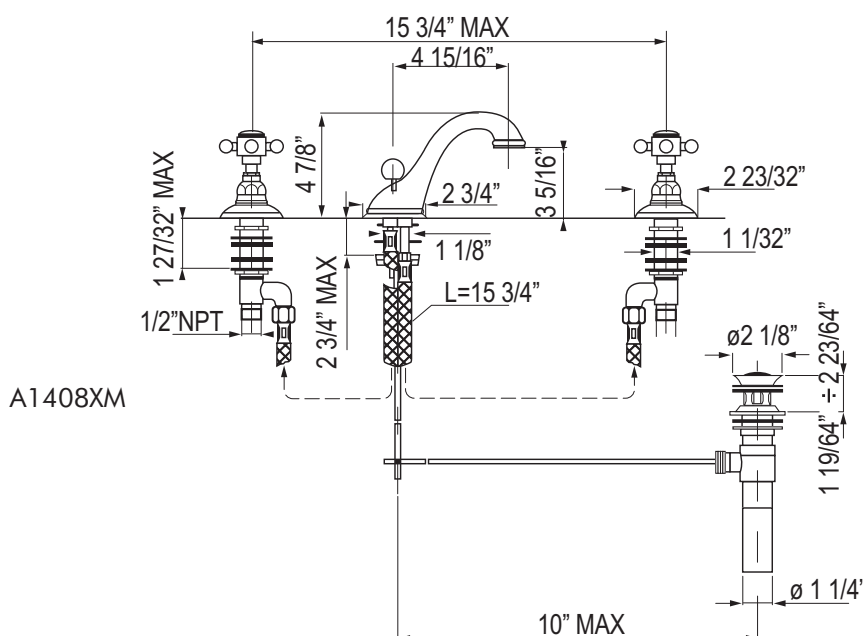

WARRANTY

- Limited Lifetime*
- No Warranty on Tuscan Brass Finish (TCB)

* For CA/V T, place a "-2" at end of model number for code compliant product. (Example A3608LMAPC-2)

Consult your local ROHL showroom for additional information and specifications. For complete warranty details and a list of showrooms, go to www.rohlhome.com.