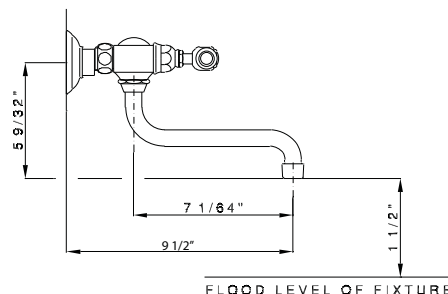

WARRANTY

- Limited Lifetime*
- No Warranty on Tuscan Brass Finish (TCB)

**A1405/44LM &
A1405/44LP**

A1405/44XM

A1405/44LC

A1405/44XC

* For CA/V T, place a "-2" at end of model number for code compliant product. (Example A3608LMAPC-2)