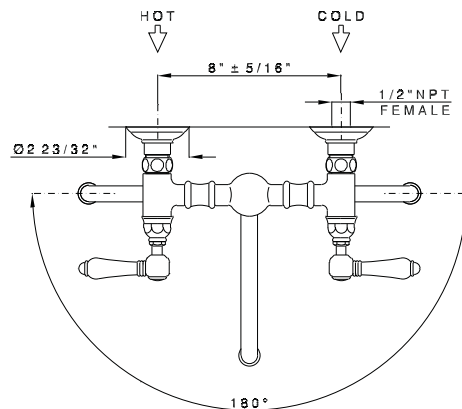

WARRANTY

- Limited Lifetime*
- No Warranty on Tuscan Brass Finish (TCB)

**A1405/44LM &
A1405/44LP**

A1405/44XM

A1405/44LC

A1405/44XC

* For CA/V T, place a "-2" at end of model number for code compliant product. (Example A3608LMAPC-2)