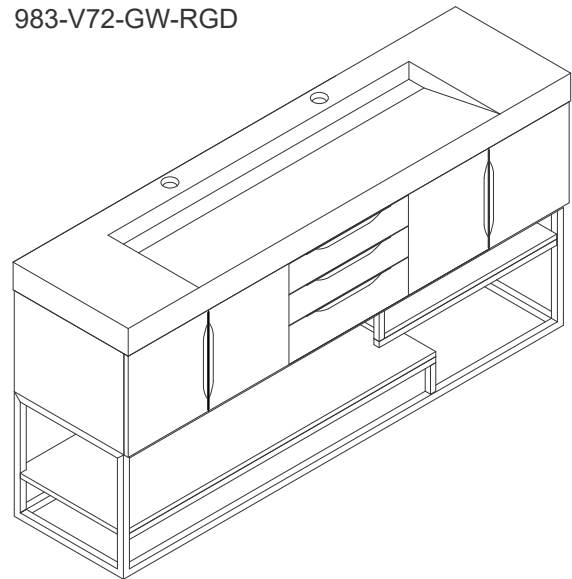

72" COLUMBIA VANITY

983 SERIES Sink sold separately

JAMES MARTIN

VANITIES

Wall Mount Vanity

983-V72-W-LTO-BNK
983-V72-W-LTO-MBK
983-V72-W-LTO-RGD
983-V72-W-AGR-BNK
983-V72-W-AGR-MBK
983-V72-W-AGR-RGD
983-V72-W-GW-BNK
983-V72-W-GW-MBK
983-V72-W-GW-RGD

Wall Mount Dimensions

Width: 72-3/8"
Depth: 18-3/4"
Height: 14-3/8"
Rough-In Height: 24-3/8"

Single Faucet Top -Not Shown

Vanity with Base

983-V72-LTO-BNK
983-V72-LTO-MBK
983-V72-LTO-RGD
983-V72-AGR-BNK
983-V72-AGR-MBK
983-V72-AGR-RGD
983-V72-GW-BNK
983-V72-GW-MBK
983-V72-GW-RGD

Dimensions with Base

Width: 72-3/8"
Depth: 18-3/4"
Height: 32-1/8"
Rough-In Height: 24-3/8"

Features and Materials

Solids: Yellow Poplar

Metal Base Material: 304 Stainless Steel

Metal Base/Hardware Finish: Brushed Nickel / Matte Black / Radiant Gold

Adjustable Levelers

Number of Drawers: Three, Full Extension, Soft Close Glides Aluminum Laminate Drawer Liners

USB/Power Component: YES (ETL5011080)

Cord Length: 6'6"

Bamboo Storage Tray: YES

Drawer Box Material and Construction: 12mm Plywood / English Dovetail Joinery