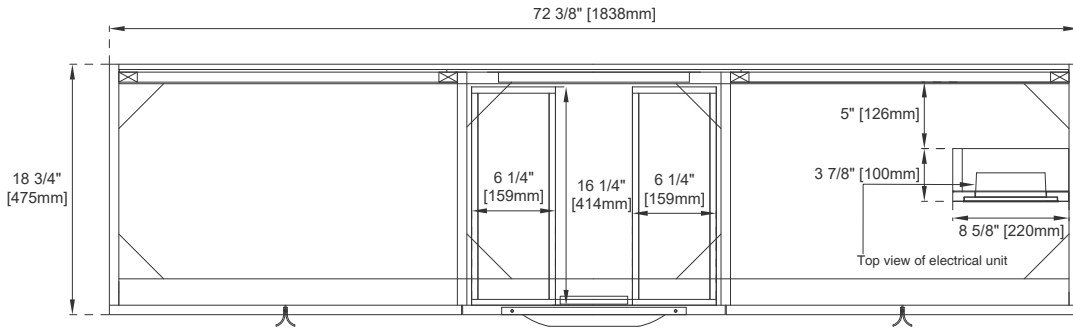

72" COLUMBIA VANITY 983 SERIES

JAMES MARTIN
VANITIES

Top View