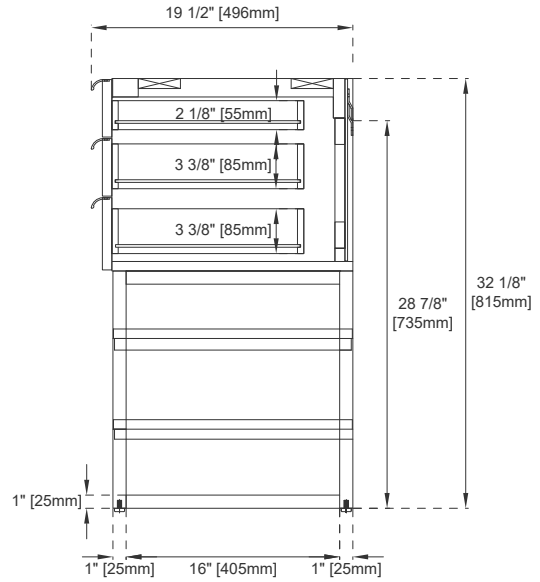

Wall Mount Dimensions

Width: 72-3/8"
Depth: 18-3/4"
Height: 14-3/8"
Rough-In Height: 24-3/8"

Single Faucet Top -Not Shown

Vanity with Base

983-V72-LTO-BNK
983-V72-LTO-MBK
983-V72-LTO-RGD
983-V72-AGR-BNK
983-V72-AGR-MBK
983-V72-AGR-RGD
983-V72-GW-BNK
983-V72-GW-MBK
983-V72-GW-RGD

Dimensions with Base

Width: 72-3/8"
Depth: 18-3/4"
Height: 32-1/8"
Rough-In Height: 24-3/8"

Features and Materials

Solids: Yellow Poplar

Metal Base Material: 304 Stainless Steel

Metal Base/Hardware Finish: Brushed Nickel / Matte Black / Radiant Gold

72" COLUMBIA VANITY 983 SERIES

JAMES MARTIN
VANITIES

Top View

Front View

Knob

Bamboo Drawer Organizer

All dimensions are nominal
Diagrams are of cabinet and base only-James Martin Optional integrated sinktops are not shown

Visit website for warranty and installation information
www.jamesmartinvanities.com

72" COLUMBIA VANITY 983 SERIES

Side View 2

Side View 1

Back View

All dimensions are nominal
Diagrams are of cabinet and base only-James Martin Optional integrated sinktops are not shown