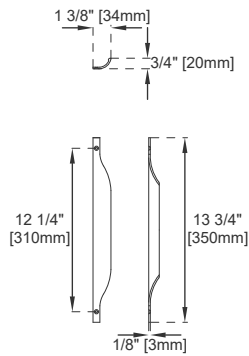

Wall Mount Dimensions

Width: 72-3/8"
Depth: 18-3/4"
Height: 14-3/8"
Rough-In Height: 24-3/8"

Single Faucet Top -Not Shown

Vanity with Base

983-V72-LTO-BNK
983-V72-LTO-MBK
983-V72-LTO-RGD
983-V72-AGR-BNK
983-V72-AGR-MBK
983-V72-AGR-RGD
983-V72-GW-BNK
983-V72-GW-MBK
983-V72-GW-RGD

Dimensions with Base

Width: 72-3/8"
Depth: 18-3/4"
Height: 32-1/8"
Rough-In Height: 24-3/8"

Features and Materials

Solids: Yellow Poplar

Metal Base Material: 304 Stainless Steel

Metal Base/Hardware Finish: Brushed Nickel / Matte Black / Radiant Gold

72" COLUMBIA VANITY 983 SERIES

JAMES MARTIN
VANITIES

Top View

Front View

Knob

Bamboo Drawer Organizer

All dimensions are nominal
Diagrams are of cabinet and base only-James Martin Optional integrated sinktops are not shown

Visit website for warranty and installation information
www.jamesmartinvanities.com

72" COLUMBIA VANITY 983 SERIES

Side View 2

Side View 1

Back View

All dimensions are nominal
Diagrams are of cabinet and base only-James Martin Optional integrated sinktops are not shown