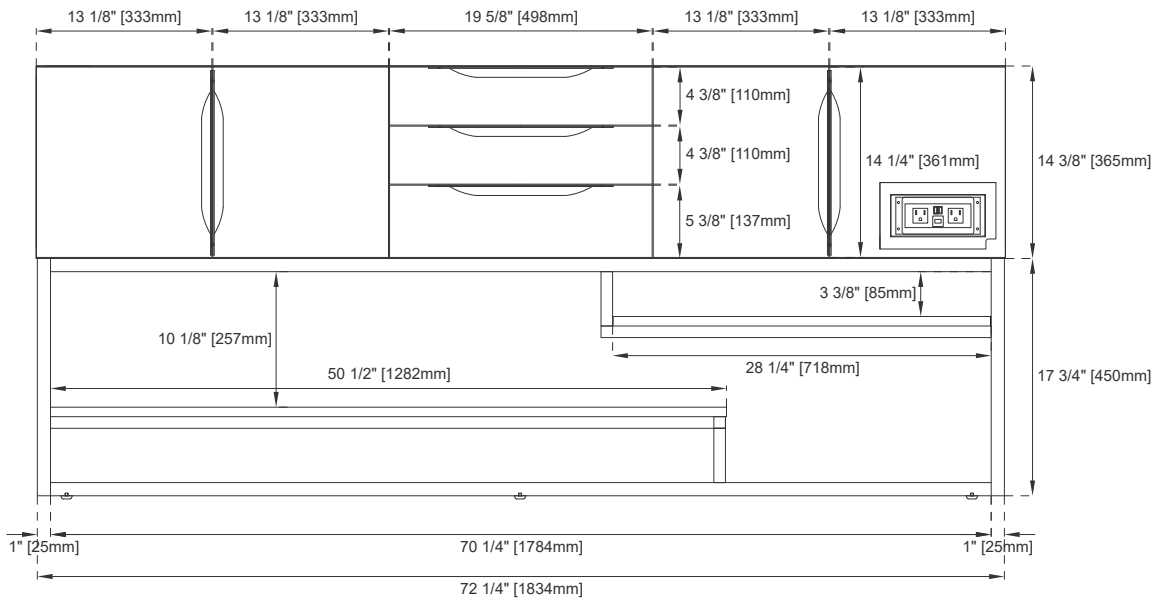

Dimensions with Base

Width: 72-3/8"
Depth: 18-3/4"
Height: 32-1/8"
Rough-In Height: 24-3/8"

Features and Materials

Solids: Yellow Poplar

Metal Base Material: 304 Stainless Steel

Metal Base/Hardware Finish: Brushed Nickel / Matte Black / Radiant Gold

Number of Basins: One, Integrated Sinktop

Sinktop Included: NO, Sold Separately (CS-S378S-GW)

Basin Overflow: NO

Faucet Type: Single Hole Fits

Drain Hole Size: 1-3/4"

Assembly Required: YES

Assembly Type: Pulls require installation (ships in a separate carton)

72" COLUMBIA VANITY 983 SERIES

JAMES MARTIN
VANITIES

Top View

Front View

Knob

Bamboo Drawer Organizer

All dimensions are nominal
Diagrams are of cabinet and base only-James Martin Optional integrated sinktops are not shown

Visit website for warranty and installation information
www.jamesmartinvanities.com

72" COLUMBIA VANITY 983 SERIES

Side View 2

Side View 1

Back View

All dimensions are nominal
Diagrams are of cabinet and base only-James Martin Optional integrated sinktops are not shown