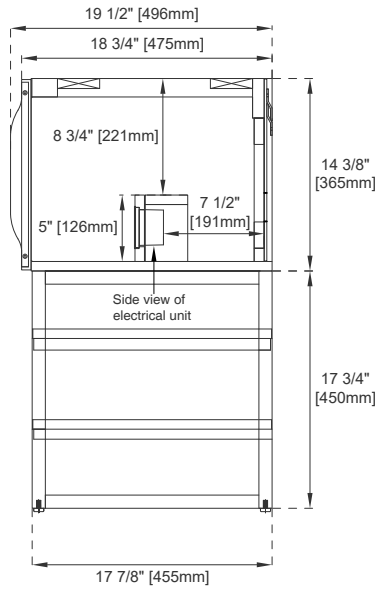

Wall Mount Dimensions

Width: 72-3/8"
Depth: 18-3/4"
Height: 14-3/8"
Rough-In Height: 24-3/8"

Single Faucet Top -Not Shown

Vanity with Base

983-V72-LTO-BNK
983-V72-LTO-MBK
983-V72-LTO-RGD
983-V72-AGR-BNK
983-V72-AGR-MBK
983-V72-AGR-RGD
983-V72-GW-BNK
983-V72-GW-MBK
983-V72-GW-RGD

Dimensions with Base

Width: 72-3/8"
Depth: 18-3/4"
Height: 32-1/8"
Rough-In Height: 24-3/8"

Features and Materials

Solids: Yellow Poplar

Metal Base Material: 304 Stainless Steel

Metal Base/Hardware Finish: Brushed Nickel / Matte Black / Radiant Gold

72" COLUMBIA VANITY 983 SERIES

JAMES MARTIN
VANITIES

Top View

Front View

Knob

Bamboo Drawer Organizer

All dimensions are nominal
Diagrams are of cabinet and base only-James Martin Optional integrated sinktops are not shown

Visit website for warranty and installation information
www.jamesmartinvanities.com

72" COLUMBIA VANITY 983 SERIES

Side View 2

Side View 1

Back View

All dimensions are nominal
Diagrams are of cabinet and base only-James Martin Optional integrated sinktops are not shown