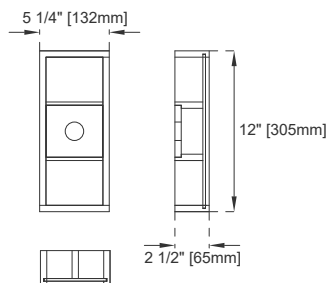

Wall Mount Dimensions

Width: 72-3/8"
Depth: 18-3/4"
Height: 14-3/8"
Rough-In Height: 24-3/8"

Single Faucet Top -Not Shown

Vanity with Base

983-V72-LTO-BNK
983-V72-LTO-MBK
983-V72-LTO-RGD
983-V72-AGR-BNK
983-V72-AGR-MBK
983-V72-AGR-RGD
983-V72-GW-BNK
983-V72-GW-MBK
983-V72-GW-RGD

Dimensions with Base

Width: 72-3/8"
Depth: 18-3/4"
Height: 32-1/8"
Rough-In Height: 24-3/8"

Features and Materials

Solids: Yellow Poplar

Metal Base Material: 304 Stainless Steel

Metal Base/Hardware Finish: Brushed Nickel / Matte Black / Radiant Gold

72" COLUMBIA VANITY 983 SERIES

JAMES MARTIN
VANITIES

Top View

Front View

Knob

Bamboo Drawer Organizer

All dimensions are nominal
Diagrams are of cabinet and base only-James Martin Optional integrated sinktops are not shown

Visit website for warranty and installation information
www.jamesmartinvanities.com

72" COLUMBIA VANITY 983 SERIES

Side View 2

Side View 1

Back View

All dimensions are nominal
Diagrams are of cabinet and base only-James Martin Optional integrated sinktops are not shown