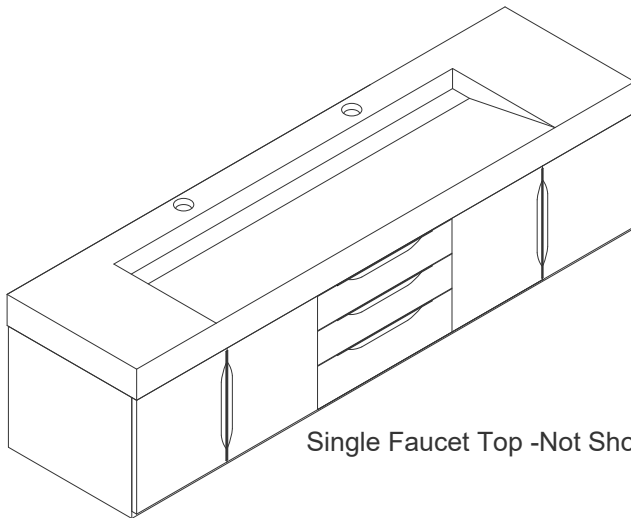

72" COLUMBIA VANITY

983 SERIES Sink sold separately

JAMES MARTIN

VANITIES

Wall Mount Vanity

983-V72-W-LTO-BNK
983-V72-W-LTO-MBK
983-V72-W-LTO-RGD
983-V72-W-AGR-BNK
983-V72-W-AGR-MBK
983-V72-W-AGR-RGD
983-V72-W-GW-BNK
983-V72-W-GW-MBK
983-V72-W-GW-RGD

Wall Mount Dimensions

Width: 72-3/8"
Depth: 18-3/4"
Height: 14-3/8"
Rough-In Height: 24-3/8"

Single Faucet Top -Not Shown

Vanity with Base

983-V72-LTO-BNK
983-V72-LTO-MBK
983-V72-LTO-RGD
983-V72-AGR-BNK
983-V72-AGR-MBK
983-V72-AGR-RGD
983-V72-GW-BNK
983-V72-GW-MBK
983-V72-GW-RGD

Dimensions with Base

Width: 72-3/8"
Depth: 18-3/4"
Height: 32-1/8"
Rough-In Height: 24-3/8"

Features and Materials

Solids: Yellow Poplar

Metal Base Material: 304 Stainless Steel

Metal Base/Hardware Finish: Brushed Nickel / Matte Black / Radiant Gold

Adjustable Levelers

Number of Drawers: Three, Full Extension, Soft Close Glides Aluminum Laminate Drawer Liners

USB/Power Component: YES (ETL5011080)

Cord Length: 6'6"

Bamboo Storage Tray: YES

Drawer Box Material and Construction: 12mm Plywood / English Dovetail Joinery