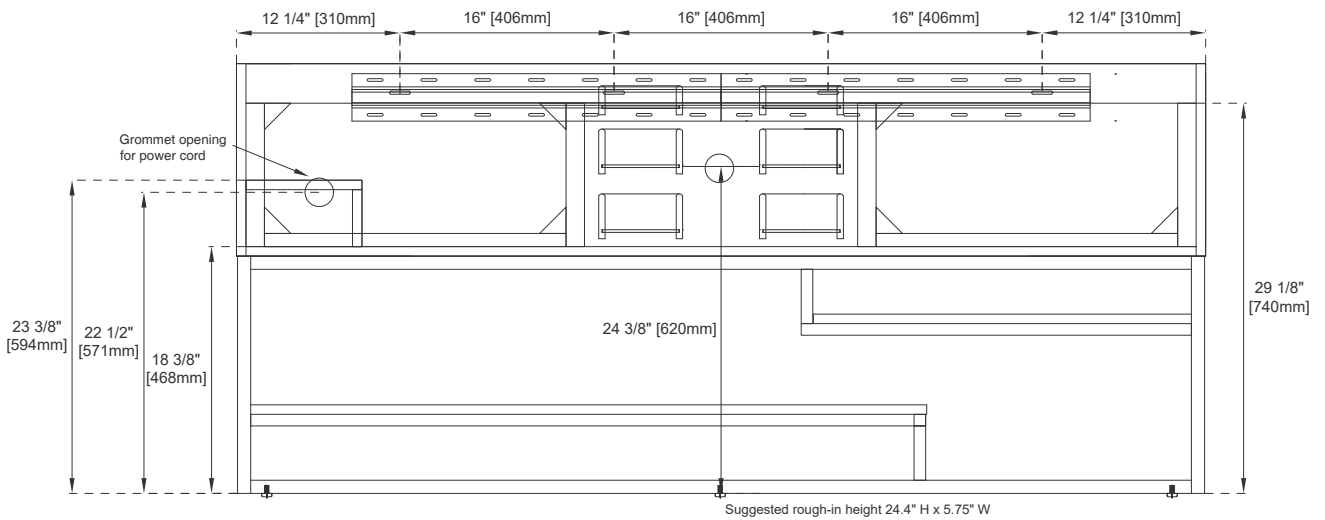

Wall Mount Dimensions

Width: 72-3/8"
Depth: 18-3/4"
Height: 14-3/8"
Rough-In Height: 24-3/8"

Single Faucet Top -Not Shown

Vanity with Base

983-V72-LTO-BNK
983-V72-LTO-MBK
983-V72-LTO-RGD
983-V72-AGR-BNK
983-V72-AGR-MBK
983-V72-AGR-RGD
983-V72-GW-BNK
983-V72-GW-MBK
983-V72-GW-RGD

Dimensions with Base

Width: 72-3/8"
Depth: 18-3/4"
Height: 32-1/8"
Rough-In Height: 24-3/8"

Features and Materials

Solids: Yellow Poplar

Metal Base Material: 304 Stainless Steel

Metal Base/Hardware Finish: Brushed Nickel / Matte Black / Radiant Gold

72" COLUMBIA VANITY 983 SERIES

JAMES MARTIN
VANITIES

Top View

Front View

Knob

Bamboo Drawer Organizer

All dimensions are nominal
Diagrams are of cabinet and base only-James Martin Optional integrated sinktops are not shown

Visit website for warranty and installation information
www.jamesmartinvanities.com

72" COLUMBIA VANITY 983 SERIES

Side View 2

Side View 1

Back View

All dimensions are nominal
Diagrams are of cabinet and base only-James Martin Optional integrated sinktops are not shown