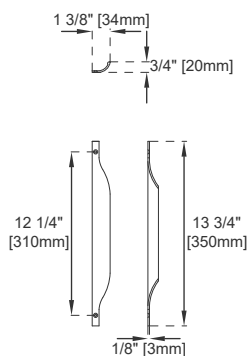

### Wall Mount Dimension

Width: 58-3/4"  
 Depth: 19-3/8"  
 Height: 14-3/8"  
 Rough-In Height: 23-3/8"

### Dimension with Base

Width: 58-3/4"  
 Depth: 19-3/8"  
 Height: 31-1/8"  
 Rough-In Height: 23-3/8"

Visit website for warranty and installation information  
[www.jamesmartinvanities.com](http://www.jamesmartinvanities.com)

59" COLUMBIA VANITY  
983 SERIES Sink sold separately

JAMES MARTIN  
VANITIES

Top View

Front View

Knob

Bamboo Drawer Organizer

All dimensions are nominal  
Diagrams are of cabinet and base only-James Martin Optional integrated sinktops are not shown

Visit website for warranty and installation information  
[www.jamesmartinvanities.com](http://www.jamesmartinvanities.com)