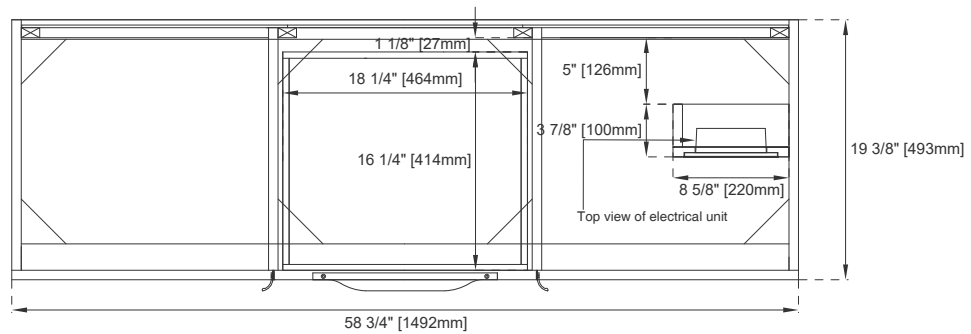

59" COLUMBIA VANITY
983 SERIES Sink sold separately

JAMES MARTIN
VANITIES

Top View