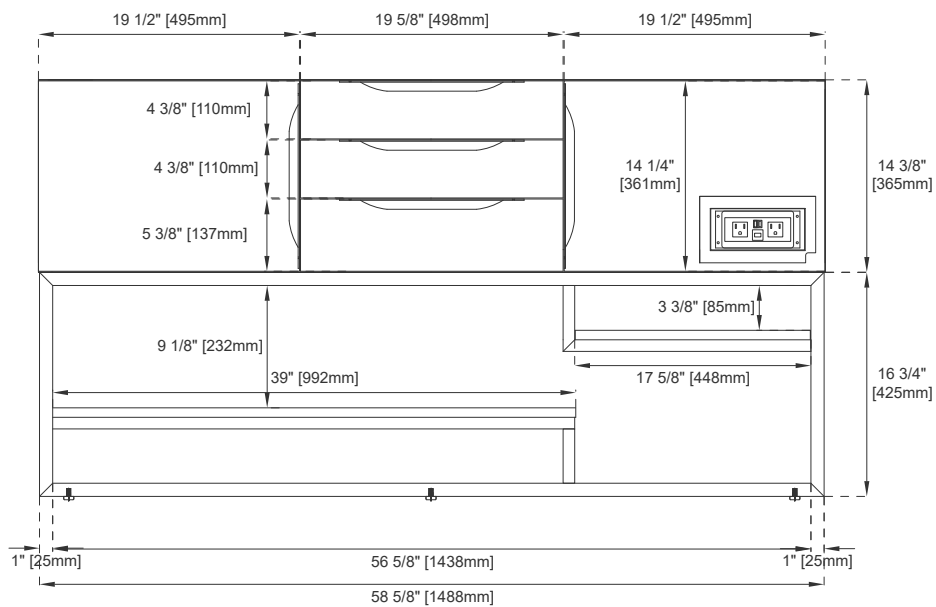

59" COLUMBIA VANITY
983 SERIES Sink sold separately

JAMES MARTIN
VANITIES

Front View

All dimensions are nominal
Diagrams are of cabinet and base only-James Martin Optional integrated sinktops are not shown

Visit website for warranty and installation information
www.jamesmartinvanities.com