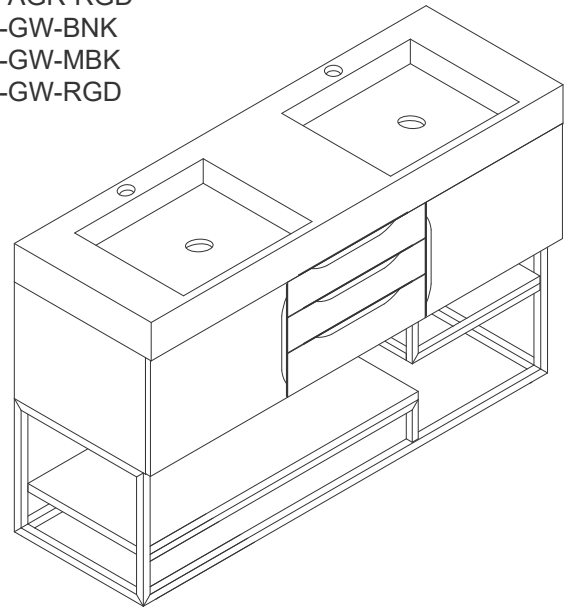

### Wall Mount Dimension

Width: 58-3/4"  
 Depth: 19-3/8"  
 Height: 14-3/8"  
 Rough-In Height: 23-3/8"

### Dimension with Base

Width: 58-3/4"  
 Depth: 19-3/8"  
 Height: 31-1/8"  
 Rough-In Height: 23-3/8"