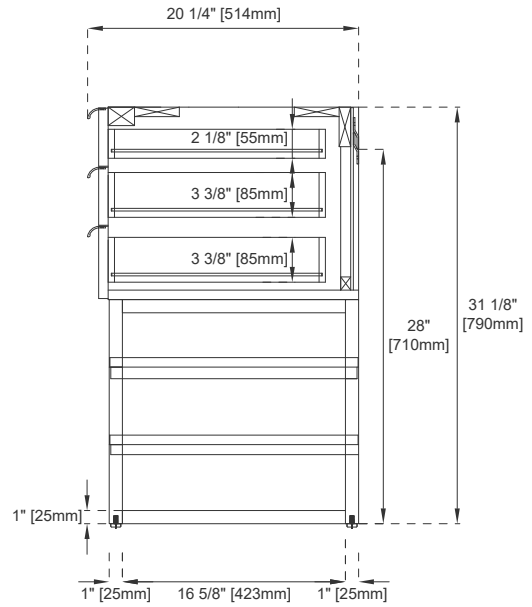

### Wall Mount Dimension

Width: 58-3/4"  
 Depth: 19-3/8"  
 Height: 14-3/8"  
 Rough-In Height: 23-3/8"

### Dimension with Base

Width: 58-3/4"  
 Depth: 19-3/8"  
 Height: 31-1/8"  
 Rough-In Height: 23-3/8"

Front View

Knob

Bamboo Drawer Organizer

All dimensions are nominal  
Diagrams are of cabinet and base only-James Martin Optional integrated sinktops are not shown

Visit website for warranty and installation information  
[www.jamesmartinvanities.com](http://www.jamesmartinvanities.com)

# 59" COLUMBIA VANITY 983 SERIES

Sink sold separately

All dimensions are nominal  
Diagrams are of cabinet and base only-James Martin Optional integrated sinktops are not shown

Visit website for warranty and installation information  
[www.jamesmartinvanities.com](http://www.jamesmartinvanities.com)