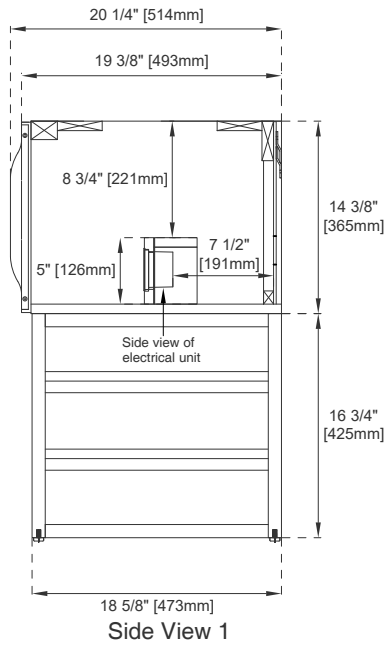

### Wall Mount Dimension

Width: 58-3/4"  
 Depth: 19-3/8"  
 Height: 14-3/8"  
 Rough-In Height: 23-3/8"

### Dimension with Base

Width: 58-3/4"  
 Depth: 19-3/8"  
 Height: 31-1/8"  
 Rough-In Height: 23-3/8"

Front View

Knob

Bamboo Drawer Organizer

All dimensions are nominal  
Diagrams are of cabinet and base only-James Martin Optional integrated sinktops are not shown

Visit website for warranty and installation information  
[www.jamesmartinvanities.com](http://www.jamesmartinvanities.com)

# 59" COLUMBIA VANITY 983 SERIES

Sink sold separately

All dimensions are nominal  
Diagrams are of cabinet and base only-James Martin Optional integrated sinktops are not shown

Visit website for warranty and installation information  
[www.jamesmartinvanities.com](http://www.jamesmartinvanities.com)