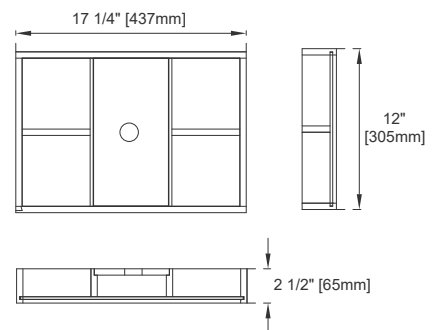

### Wall Mount Dimension

Width: 58-3/4"  
 Depth: 19-3/8"  
 Height: 14-3/8"  
 Rough-In Height: 23-3/8"

### Dimension with Base

Width: 58-3/4"  
 Depth: 19-3/8"  
 Height: 31-1/8"  
 Rough-In Height: 23-3/8"

Front View

Knob

Bamboo Drawer Organizer

All dimensions are nominal  
Diagrams are of cabinet and base only-James Martin Optional integrated sinktops are not shown

Visit website for warranty and installation information  
[www.jamesmartinvanities.com](http://www.jamesmartinvanities.com)