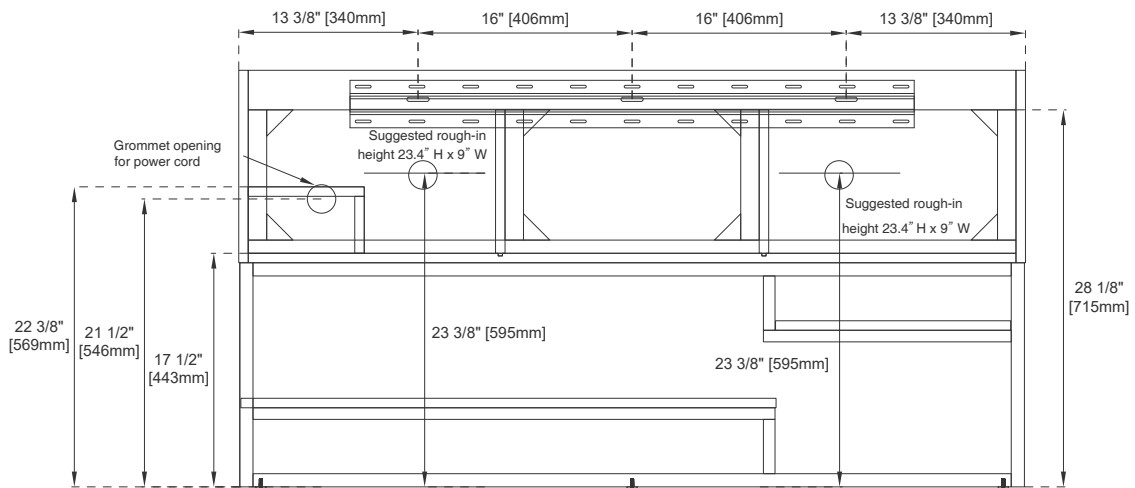

### Wall Mount Dimension

Width: 58-3/4"  
 Depth: 19-3/8"  
 Height: 14-3/8"  
 Rough-In Height: 23-3/8"

### Dimension with Base

Width: 58-3/4"  
 Depth: 19-3/8"  
 Height: 31-1/8"  
 Rough-In Height: 23-3/8"

Front View

Knob

Bamboo Drawer Organizer

All dimensions are nominal  
Diagrams are of cabinet and base only-James Martin Optional integrated sinktops are not shown

Visit website for warranty and installation information  
[www.jamesmartinvanities.com](http://www.jamesmartinvanities.com)

# 59" COLUMBIA VANITY 983 SERIES

Sink sold separately

All dimensions are nominal  
Diagrams are of cabinet and base only-James Martin Optional integrated sinktops are not shown

Visit website for warranty and installation information  
[www.jamesmartinvanities.com](http://www.jamesmartinvanities.com)