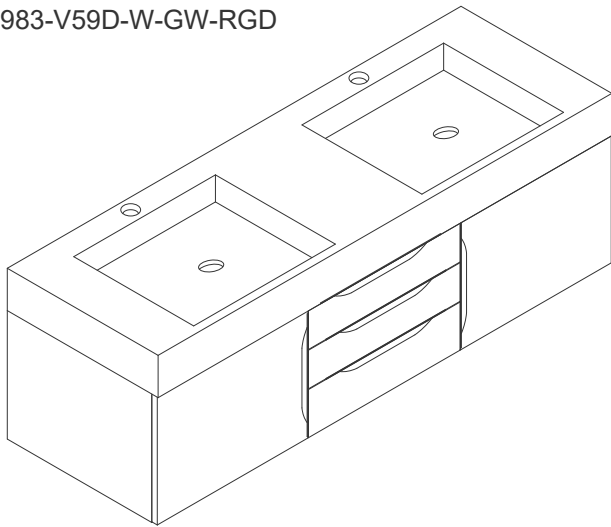

### Wall Mount Dimension

Width: 58-3/4"  
 Depth: 19-3/8"  
 Height: 14-3/8"  
 Rough-In Height: 23-3/8"

### Dimension with Base

Width: 58-3/4"  
 Depth: 19-3/8"  
 Height: 31-1/8"  
 Rough-In Height: 23-3/8"