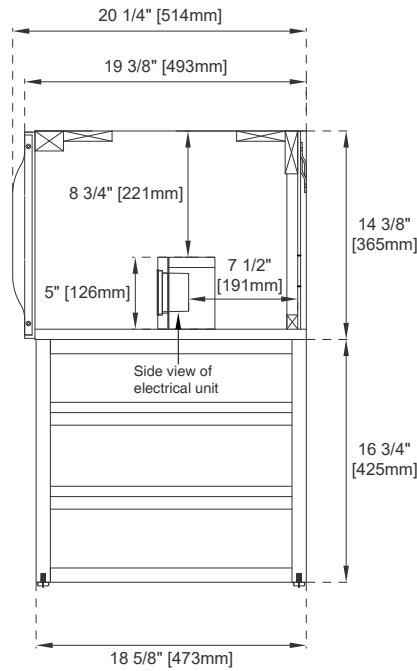

Dimensions- Wall Mount

Width: 47-7/8"
Depth: 19-3/8"
Height: 14-3/8"
Rough-In Height: 23-3/8"

Vanity with Base

983-V48-AGR-BNK
983-V48-AGR-MBK
983-V48-AGR-RGD
983-V48-GW-BNK
983-V48-GW-MBK
983-V48-GW-RGD
983-V48-LTO-BNK
983-V48-LTO-MBK
983-V48-LTO-RGD

Dimensions - with Base

Width: 47-7/8"
Depth: 19-3/8"
Height: 31-1/8"
Rough-In Height: 23-3/8"

Features and Materials

Solids: Yellow Poplar

Metal Base Material: 304 Stainless Steel

Metal Base/Hardware Finish: Brushed Nickel/Matte Black/Radiant Gold

All dimensions are nominal

Diagrams are of cabinet and base only-James Martin Optional integrated sinktops are not shown

Visit website for warranty and installation information

www.jamesmartinvanities.com

48" COLUMBIA VANITY

983 SERIES

Sink sold separately

JAMES MARTIN

VANITIES

Side View 1

Side View 2

Back View