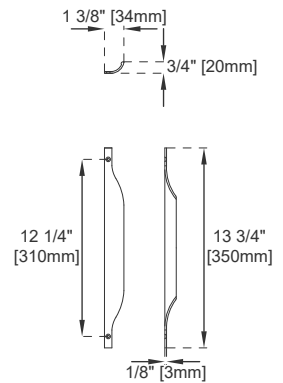

Dimensions- Wall Mount

Width: 47-7/8"
Depth: 19-3/8"
Height: 14-3/8"
Rough-In Height: 23-3/8"

Vanity with Base

983-V48-AGR-BNK
983-V48-AGR-MBK
983-V48-AGR-RGD
983-V48-GW-BNK
983-V48-GW-MBK
983-V48-GW-RGD
983-V48-LTO-BNK
983-V48-LTO-MBK
983-V48-LTO-RGD

Dimensions - with Base

Width: 47-7/8"
Depth: 19-3/8"
Height: 31-1/8"
Rough-In Height: 23-3/8"

Features and Materials

Solids: Yellow Poplar

Metal Base Material: 304 Stainless Steel

Metal Base/Hardware Finish: Brushed Nickel/Matte Black/Radiant Gold

983 SERIES

Sink sold separately

JAMES MARTIN

VANITIES

Top View

Bamboo Drawer Organizer

Front View

Knob

All dimensions are nominal

Diagrams are of cabinet and base only-James Martin Optional integrated sinktops are not shown

Visit website for warranty and installation information

www.jamesmartinvanities.com