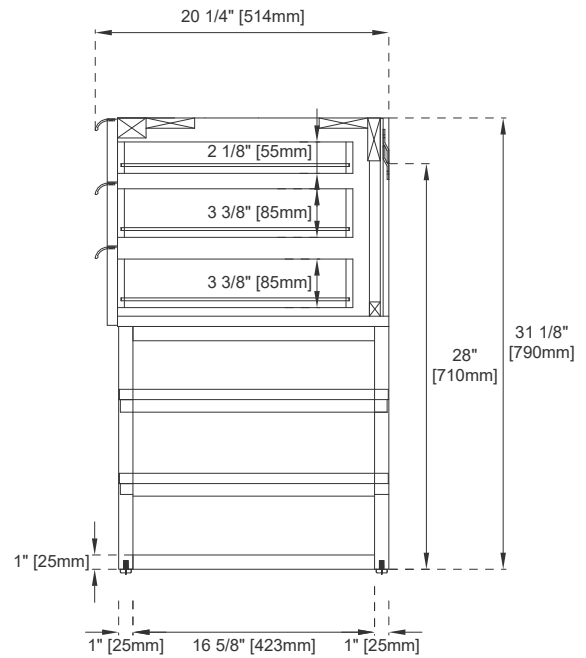

Dimensions- Wall Mount

Width: 47-7/8"
Depth: 19-3/8"
Height: 14-3/8"
Rough-In Height: 23-3/8"

Vanity with Base

983-V48-AGR-BNK
983-V48-AGR-MBK
983-V48-AGR-RGD
983-V48-GW-BNK
983-V48-GW-MBK
983-V48-GW-RGD
983-V48-LTO-BNK
983-V48-LTO-MBK
983-V48-LTO-RGD

Dimensions - with Base

Width: 47-7/8"
Depth: 19-3/8"
Height: 31-1/8"
Rough-In Height: 23-3/8"

Features and Materials

Solids: Yellow Poplar

Metal Base Material: 304 Stainless Steel

Metal Base/Hardware Finish: Brushed Nickel/Matte Black/Radiant Gold

48" COLUMBIA VANITY

983 SERIES

Sink sold separately

JAMES MARTIN

VANITIES

Side View 1

Side View 2

Back View

All dimensions are nominal

Diagrams are of cabinet and base only-James Martin Optional integrated sinktops are not shown

Visit website for warranty and installation information
www.jamesmartinvanities.com