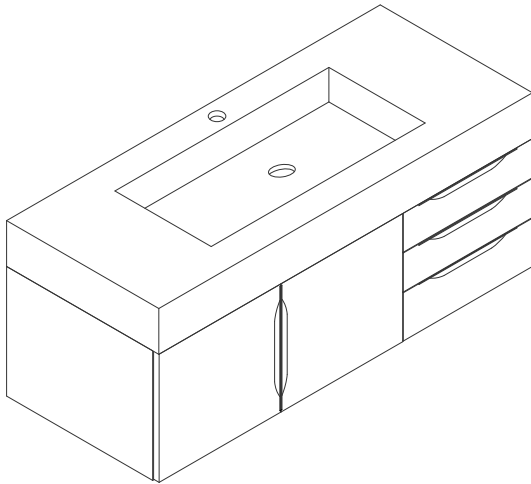

48" COLUMBIA VANITY 983 SERIES

Sink sold separately

JAMES MARTIN VANITIES

Wall Mount Vanity

983-V48-W-AGR-BNK
983-V48-W-AGR-MBK
983-V48-W-AGR-RGD
983-V48-W-GW-BNK
983-V48-W-GW-MBK
983-V48-W-GW-RGD
983-V48-W-LTO-BNK
983-V48-W-LTO-MBK
983-V48-W-LTO-RGD

Dimensions- Wall Mount

Width: 47-7/8"
Depth: 19-3/8"
Height: 14-3/8"
Rough-In Height: 23-3/8"

Vanity with Base

983-V48-AGR-BNK
983-V48-AGR-MBK
983-V48-AGR-RGD
983-V48-GW-BNK
983-V48-GW-MBK
983-V48-GW-RGD
983-V48-LTO-BNK
983-V48-LTO-MBK
983-V48-LTO-RGD

Dimensions - with Base

Width: 47-7/8"
Depth: 19-3/8"
Height: 31-1/8"
Rough-In Height: 23-3/8"

Features and Materials

Solids: Yellow Poplar

Metal Base Material: 304 Stainless Steel

Metal Base/Hardware Finish: Brushed Nickel/Matte Black/Radiant Gold

Bamboo Storage Tray: YES

Number of Drawers: Three Full Extension, Soft Close Glides, Aluminum Laminate Drawer Liners

USB/Power Component: YES (ETL5011080)

Cord Length: 6'6"

Adjustable Levelers

Drawer Box Material and Construction: 12mm Plywood/English Dovetail Joinery