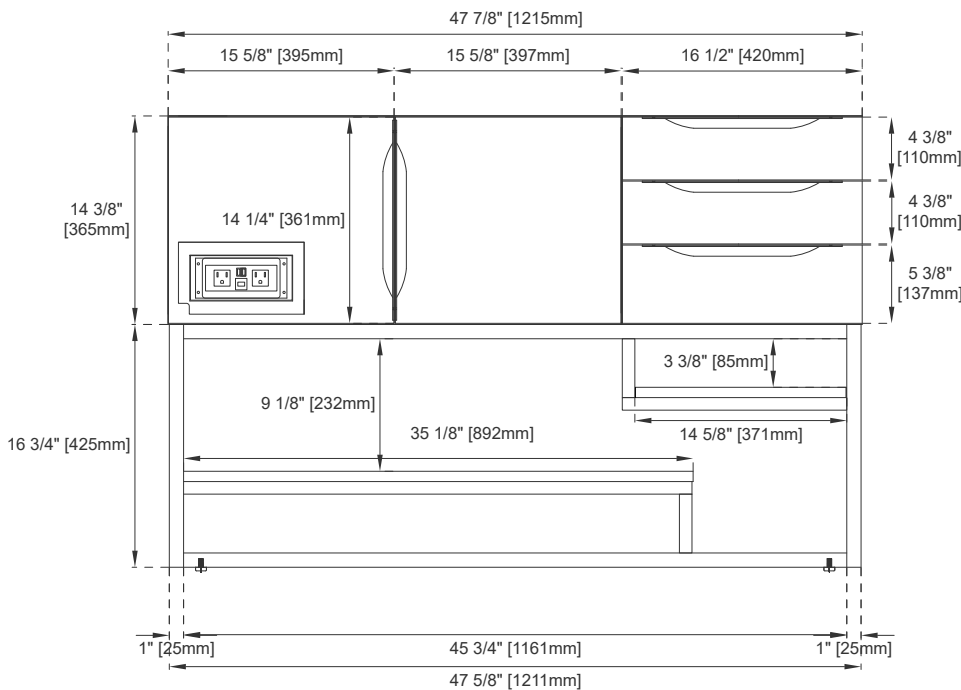

Dimensions- Wall Mount

Width: 47-7/8"
Depth: 19-3/8"
Height: 14-3/8"
Rough-In Height: 23-3/8"

Vanity with Base

983-V48-AGR-BNK
983-V48-AGR-MBK
983-V48-AGR-RGD
983-V48-GW-BNK
983-V48-GW-MBK
983-V48-GW-RGD
983-V48-LTO-BNK
983-V48-LTO-MBK
983-V48-LTO-RGD

Dimensions - with Base

Width: 47-7/8"
Depth: 19-3/8"
Height: 31-1/8"
Rough-In Height: 23-3/8"

Features and Materials

Solids: Yellow Poplar

Metal Base Material: 304 Stainless Steel

Metal Base/Hardware Finish: Brushed Nickel/Matte Black/Radiant Gold

983 SERIES

Sink sold separately

JAMES MARTIN

VANITIES

Top View

Bamboo Drawer Organizer

Front View

Knob

All dimensions are nominal

Diagrams are of cabinet and base only-James Martin Optional integrated sinktops are not shown

Visit website for warranty and installation information

www.jamesmartinvanities.com