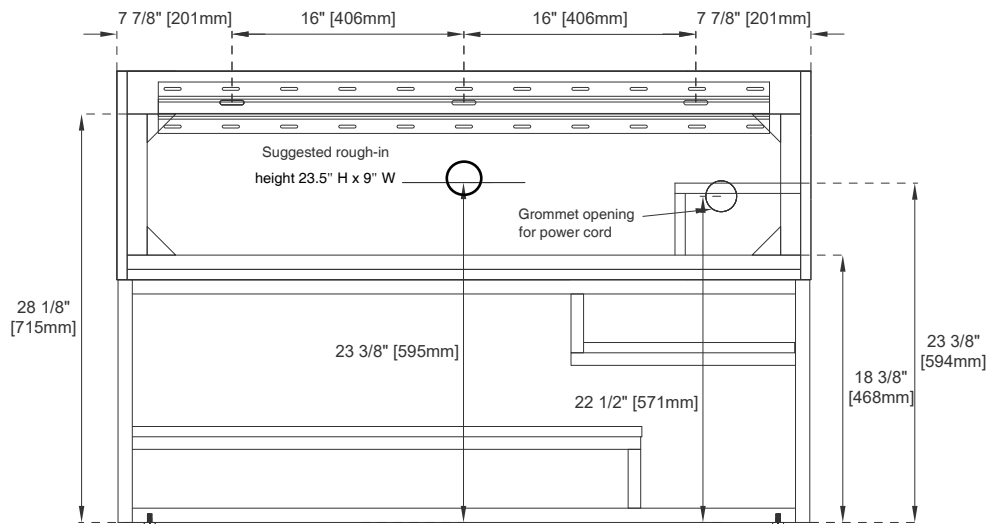

Dimensions- Wall Mount

Width: 47-7/8"
Depth: 19-3/8"
Height: 14-3/8"
Rough-In Height: 23-3/8"

Vanity with Base

983-V48-AGR-BNK
983-V48-AGR-MBK
983-V48-AGR-RGD
983-V48-GW-BNK
983-V48-GW-MBK
983-V48-GW-RGD
983-V48-LTO-BNK
983-V48-LTO-MBK
983-V48-LTO-RGD

Dimensions - with Base

Width: 47-7/8"
Depth: 19-3/8"
Height: 31-1/8"
Rough-In Height: 23-3/8"

Features and Materials

Solids: Yellow Poplar

Metal Base Material: 304 Stainless Steel

Metal Base/Hardware Finish: Brushed Nickel/Matte Black/Radiant Gold

48" COLUMBIA VANITY

983 SERIES

Sink sold separately

JAMES MARTIN

VANITIES

Side View 1

Side View 2

Back View

All dimensions are nominal

Diagrams are of cabinet and base only-James Martin Optional integrated sinktops are not shown

Visit website for warranty and installation information
www.jamesmartinvanities.com