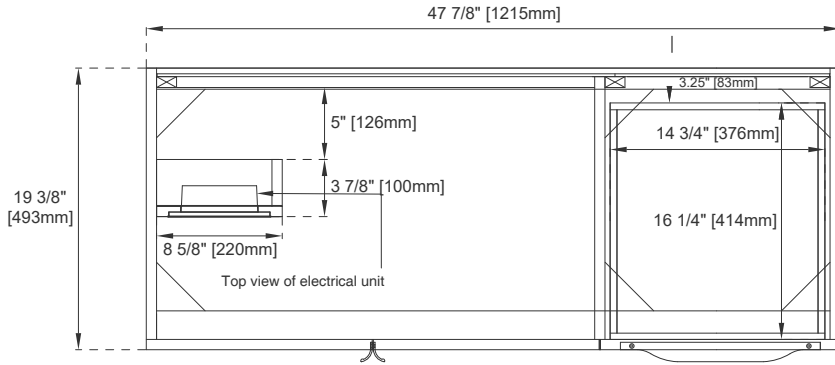

48" COLUMBIA VANITY

983 SERIES

Sink sold separately

JAMES MARTIN

VANITIES

Top View