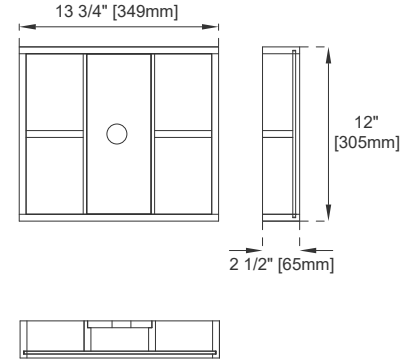

Dimensions- Wall Mount

Width: 47-7/8"
Depth: 19-3/8"
Height: 14-3/8"
Rough-In Height: 23-3/8"

Vanity with Base

983-V48-AGR-BNK
983-V48-AGR-MBK
983-V48-AGR-RGD
983-V48-GW-BNK
983-V48-GW-MBK
983-V48-GW-RGD
983-V48-LTO-BNK
983-V48-LTO-MBK
983-V48-LTO-RGD

Dimensions - with Base

Width: 47-7/8"
Depth: 19-3/8"
Height: 31-1/8"
Rough-In Height: 23-3/8"

Features and Materials

Solids: Yellow Poplar

Metal Base Material: 304 Stainless Steel

Metal Base/Hardware Finish: Brushed Nickel/Matte Black/Radiant Gold

983 SERIES

Sink sold separately

JAMES MARTIN

VANITIES

Top View

Bamboo Drawer Organizer

Front View

Knob

All dimensions are nominal

Diagrams are of cabinet and base only-James Martin Optional integrated sinktops are not shown

Visit website for warranty and installation information

www.jamesmartinvanities.com