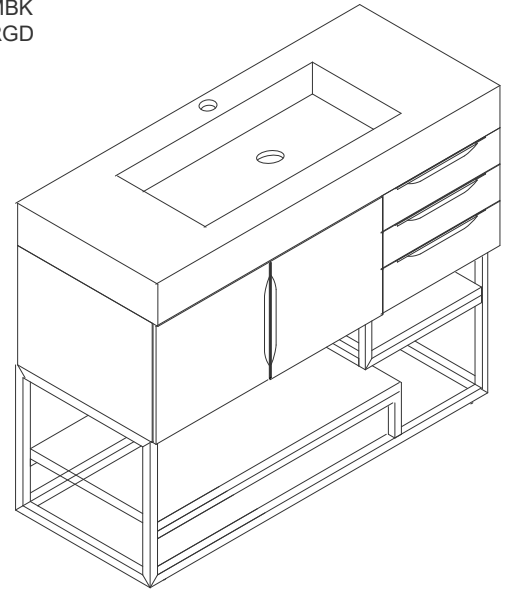

48" COLUMBIA VANITY 983 SERIES

Sink sold separately

JAMES MARTIN VANITIES

Wall Mount Vanity

983-V48-W-AGR-BNK
983-V48-W-AGR-MBK
983-V48-W-AGR-RGD
983-V48-W-GW-BNK
983-V48-W-GW-MBK
983-V48-W-GW-RGD
983-V48-W-LTO-BNK
983-V48-W-LTO-MBK
983-V48-W-LTO-RGD

Dimensions- Wall Mount

Width: 47-7/8"
Depth: 19-3/8"
Height: 14-3/8"
Rough-In Height: 23-3/8"

Vanity with Base

983-V48-AGR-BNK
983-V48-AGR-MBK
983-V48-AGR-RGD
983-V48-GW-BNK
983-V48-GW-MBK
983-V48-GW-RGD
983-V48-LTO-BNK
983-V48-LTO-MBK
983-V48-LTO-RGD

Dimensions - with Base

Width: 47-7/8"
Depth: 19-3/8"
Height: 31-1/8"
Rough-In Height: 23-3/8"

Features and Materials

Solids: Yellow Poplar

Metal Base Material: 304 Stainless Steel

Metal Base/Hardware Finish: Brushed Nickel/Matte Black/Radiant Gold

Bamboo Storage Tray: YES

Number of Drawers: Three Full Extension, Soft Close Glides, Aluminum Laminate Drawer Liners

USB/Power Component: YES (ETL5011080)

Cord Length: 6'6"

Adjustable Levelers

Drawer Box Material and Construction: 12mm Plywood/English Dovetail Joinery