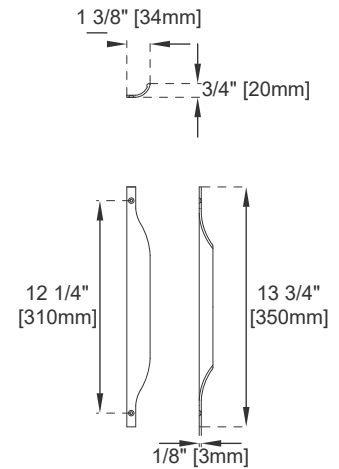

Dimensions with Base

Width: 35-1/8"
Depth: 18-3/4"
Height: 30-7/8"
Rough-In Height: 23-1/2"

Features and Materials

Solids: Yellow Poplar

Metal Base Material: 304 Stainless Steel

Metal Base/Hardware Finish: Brushed Nickel/Matte Black/Radiant Gold

36" COLUMBIA VANITY

983 SERIES

Sink sold separately

JAMES MARTIN
VANITIES

Top View

PLEASE NOTE:
All pulls ship in a separate carton

Pull

Front View

Bamboo Drawer Organizer

All dimensions are nominal
Diagrams are of cabinet and base only-James Martin Optional integrated sinktops are not shown

Visit website for warranty and installation information
www.jamesmartinvanities.com

36" COLUMBIA VANITY

983 SERIES

Sink sold separately

JAMES MARTIN
VANITIES

Side View 1

Side View 2

Back View

All dimensions are nominal
Diagrams are of cabinet and base only-James Martin Optional integrated sinktops are not shown