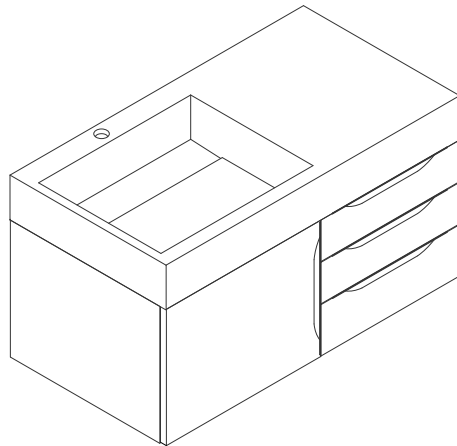

36" COLUMBIA VANITY

983 Series Sink sold separately

JAMES MARTIN
VANITIES

Wall Mount Vanity

983-V36-W-LTO-BNK
983-V36-W-LTO-MBK
983-V36-W-LTO-RGD
983-V36-W-AGR-BNK
983-V36-W-AGR-MBK
983-V36-W-AGR-RGD
983-V36-W-GW-BNK
983-V36-W-GW-MBK
983-V36-W-GW-RGD

Dimension-Wall Mount

Width: 35-1/8"
Depth: 18-3/4"
Height: 14-3/8"
Rough-In Height: 23-1/2"

Vanity with Base

983-V36-LTO-BNK
983-V36-LTO-MBK
983-V36-LTO-RGD
983-V36-AGR-BNK
983-V36-AGR-MBK
983-V36-AGR-RGD
983-V36-GW-BNK
983-V36-GW-MBK
983-V36-GW-RGD

Dimensions with Base

Width: 35-1/8"
Depth: 18-3/4"
Height: 30-7/8"
Rough-In Height: 23-1/2"

Features and Materials

Solids: Yellow Poplar

Metal Base Material: 304 Stainless Steel

Metal Base/Hardware Finish: Brushed Nickel/Matte Black/Radiant Gold

European Soft Close Hinges

USB/Power Component: YES=(ETL5011080)

Cord Length: 6'6"

Bamboo Storage Tray: YES

Drawer Box Material and Construction:

12mm Plywood/English Dovetail Joinery

Number of Basins: One, Integrated Sinktop