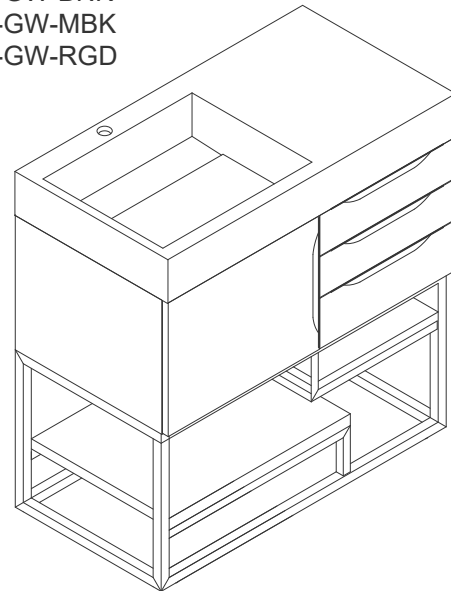

36" COLUMBIA VANITY

983 Series Sink sold separately

JAMES MARTIN
VANITIES

Wall Mount Vanity

983-V36-W-LTO-BNK
983-V36-W-LTO-MBK
983-V36-W-LTO-RGD
983-V36-W-AGR-BNK
983-V36-W-AGR-MBK
983-V36-W-AGR-RGD
983-V36-W-GW-BNK
983-V36-W-GW-MBK
983-V36-W-GW-RGD

Dimension-Wall Mount

Width: 35-1/8"
Depth: 18-3/4"
Height: 14-3/8"
Rough-In Height: 23-1/2"

Vanity with Base

983-V36-LTO-BNK
983-V36-LTO-MBK
983-V36-LTO-RGD
983-V36-AGR-BNK
983-V36-AGR-MBK
983-V36-AGR-RGD
983-V36-GW-BNK
983-V36-GW-MBK
983-V36-GW-RGD

Dimensions with Base

Width: 35-1/8"
Depth: 18-3/4"
Height: 30-7/8"
Rough-In Height: 23-1/2"

Features and Materials

Solids: Yellow Poplar

Metal Base Material: 304 Stainless Steel

Metal Base/Hardware Finish: Brushed Nickel/Matte Black/Radiant Gold

European Soft Close Hinges

USB/Power Component: YES=(ETL5011080)

Cord Length: 6'6"

Bamboo Storage Tray: YES

Drawer Box Material and Construction:

12mm Plywood/English Dovetail Joinery

Number of Basins: One, Integrated Sinktop