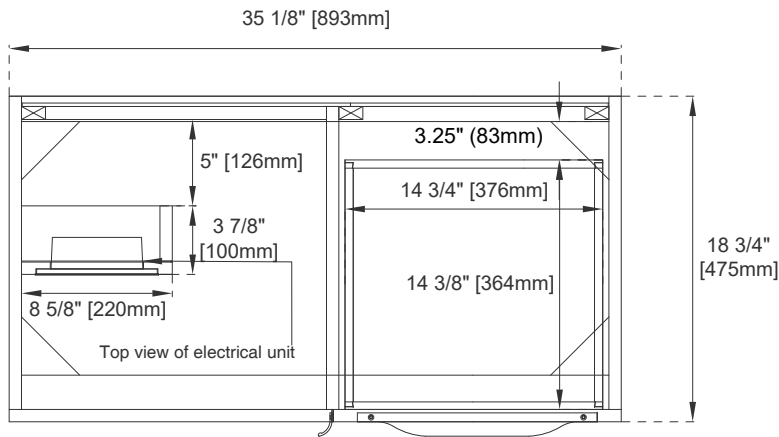

Dimension-Wall Mount

Width: 35-1/8"
Depth: 18-3/4"
Height: 14-3/8"
Rough-In Height: 23-1/2"

Vanity with Base

983-V36-LTO-BNK
983-V36-LTO-MBK
983-V36-LTO-RGD
983-V36-AGR-BNK
983-V36-AGR-MBK
983-V36-AGR-RGD
983-V36-GW-BNK
983-V36-GW-MBK
983-V36-GW-RGD

Dimensions with Base

Width: 35-1/8"
Depth: 18-3/4"
Height: 30-7/8"
Rough-In Height: 23-1/2"

Features and Materials

Solids: Yellow Poplar

Metal Base Material: 304 Stainless Steel

Metal Base/Hardware Finish: Brushed Nickel/Matte Black/Radiant Gold

36" COLUMBIA VANITY

983 SERIES

Sink sold separately

JAMES MARTIN
VANITIES

Top View

PLEASE NOTE:
All pulls ship in a separate carton

Pull

Front View

36" COLUMBIA VANITY

983 SERIES

Sink sold separately

JAMES MARTIN
VANITIES

Side View 1

Side View 2

Back View

All dimensions are nominal
Diagrams are of cabinet and base only-James Martin Optional integrated sinktops are not shown