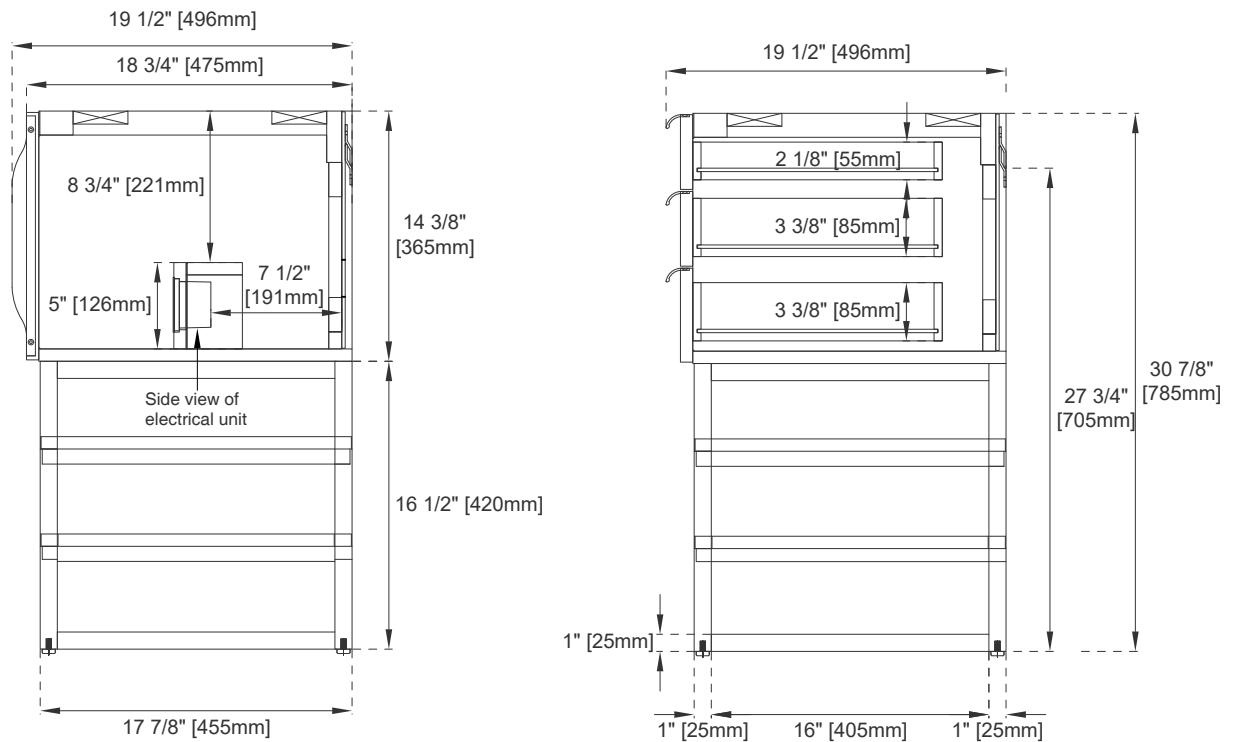

Dimension-Wall Mount

Width: 35-1/8"
Depth: 18-3/4"
Height: 14-3/8"
Rough-In Height: 23-1/2"

Vanity with Base

983-V36-LTO-BNK
983-V36-LTO-MBK
983-V36-LTO-RGD
983-V36-AGR-BNK
983-V36-AGR-MBK
983-V36-AGR-RGD
983-V36-GW-BNK
983-V36-GW-MBK
983-V36-GW-RGD

Dimensions with Base

Width: 35-1/8"
Depth: 18-3/4"
Height: 30-7/8"
Rough-In Height: 23-1/2"

Features and Materials

Solids: Yellow Poplar

Metal Base Material: 304 Stainless Steel

Metal Base/Hardware Finish: Brushed Nickel/Matte Black/Radiant Gold

Bamboo Drawer Organizer

All dimensions are nominal
Diagrams are of cabinet and base only-James Martin Optional integrated sinktops are not shown

Visit website for warranty and installation information
www.jamesmartinvanities.com

36" COLUMBIA VANITY

983 SERIES

Sink sold separately

JAMES MARTIN
VANITIES

Side View 1

Side View 2

Back View

All dimensions are nominal
Diagrams are of cabinet and base only-James Martin Optional integrated sinktops are not shown