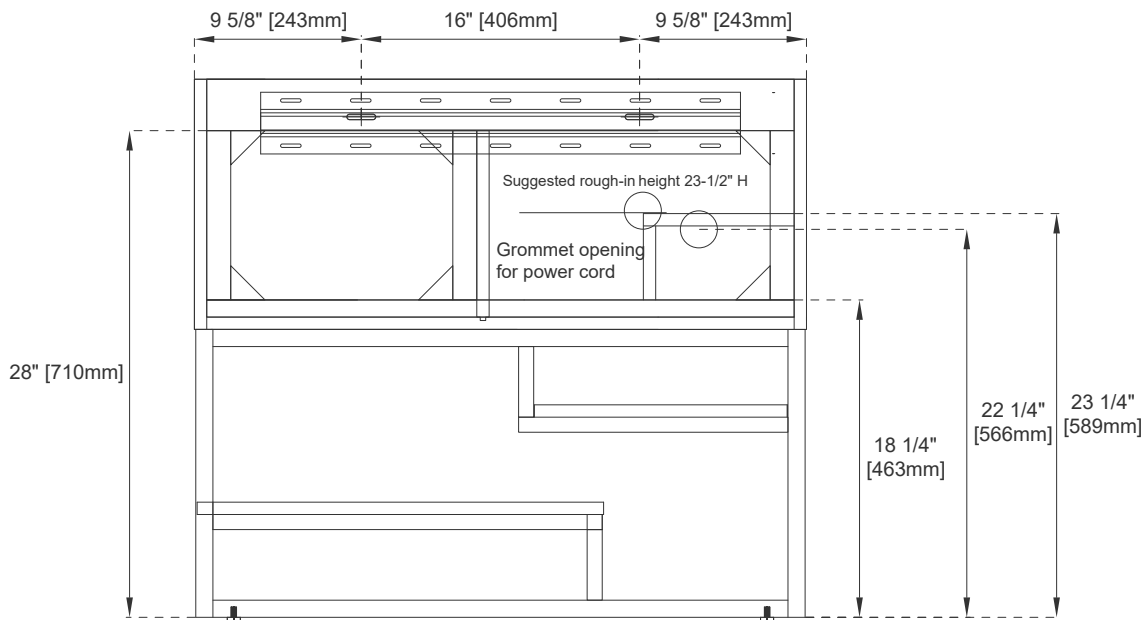

Dimension-Wall Mount

Width: 35-1/8"
Depth: 18-3/4"
Height: 14-3/8"
Rough-In Height: 23-1/2"

Vanity with Base

983-V36-LTO-BNK
983-V36-LTO-MBK
983-V36-LTO-RGD
983-V36-AGR-BNK
983-V36-AGR-MBK
983-V36-AGR-RGD
983-V36-GW-BNK
983-V36-GW-MBK
983-V36-GW-RGD

Dimensions with Base

Width: 35-1/8"
Depth: 18-3/4"
Height: 30-7/8"
Rough-In Height: 23-1/2"

Features and Materials

Solids: Yellow Poplar

Metal Base Material: 304 Stainless Steel

Metal Base/Hardware Finish: Brushed Nickel/Matte Black/Radiant Gold

Bamboo Drawer Organizer

All dimensions are nominal
Diagrams are of cabinet and base only-James Martin Optional integrated sinktops are not shown

Visit website for warranty and installation information
www.jamesmartinvanities.com

36" COLUMBIA VANITY

983 SERIES

Sink sold separately

JAMES MARTIN
VANITIES

Side View 1

Side View 2

Back View

All dimensions are nominal
Diagrams are of cabinet and base only-James Martin Optional integrated sinktops are not shown