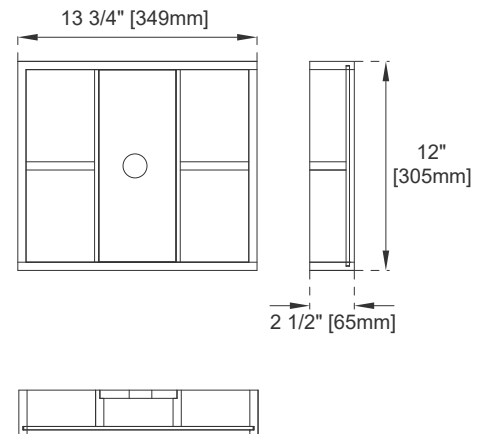

Dimension-Wall Mount

Width: 35-1/8"
Depth: 18-3/4"
Height: 14-3/8"
Rough-In Height: 23-1/2"

Vanity with Base

983-V36-LTO-BNK
983-V36-LTO-MBK
983-V36-LTO-RGD
983-V36-AGR-BNK
983-V36-AGR-MBK
983-V36-AGR-RGD
983-V36-GW-BNK
983-V36-GW-MBK
983-V36-GW-RGD

Dimensions with Base

Width: 35-1/8"
Depth: 18-3/4"
Height: 30-7/8"
Rough-In Height: 23-1/2"

Features and Materials

Solids: Yellow Poplar

Metal Base Material: 304 Stainless Steel

Metal Base/Hardware Finish: Brushed Nickel/Matte Black/Radiant Gold

36" COLUMBIA VANITY

983 SERIES

Sink sold separately

JAMES MARTIN
VANITIES

Top View

PLEASE NOTE:
All pulls ship in a separate carton

Pull

Front View

Bamboo Drawer Organizer

All dimensions are nominal
Diagrams are of cabinet and base only-James Martin Optional integrated sinktops are not shown

Visit website for warranty and installation information
www.jamesmartinvanities.com