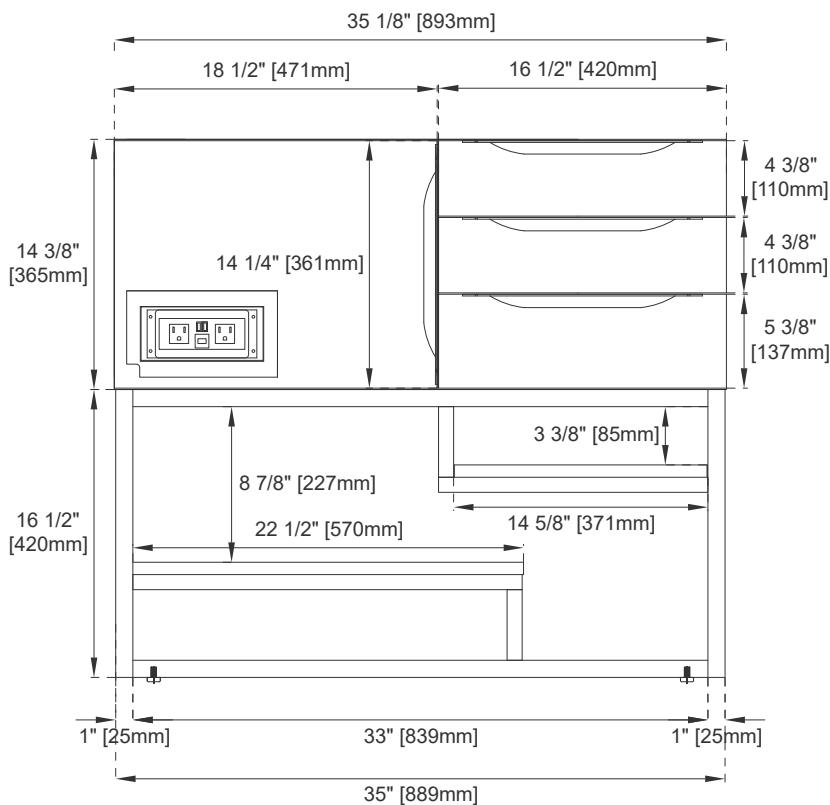

Dimensions with Base

Width: 35-1/8"
Depth: 18-3/4"
Height: 30-7/8"
Rough-In Height: 23-1/2"

Features and Materials

Solids: Yellow Poplar

Metal Base Material: 304 Stainless Steel

Metal Base/Hardware Finish: Brushed Nickel/Matte Black/Radiant Gold

36" COLUMBIA VANITY

983 SERIES

Sink sold separately

JAMES MARTIN
VANITIES

Top View

PLEASE NOTE:
All pulls ship in a separate carton

Pull

Front View

Bamboo Drawer Organizer

All dimensions are nominal
Diagrams are of cabinet and base only-James Martin Optional integrated sinktops are not shown

Visit website for warranty and installation information
www.jamesmartinvanities.com

36" COLUMBIA VANITY

983 SERIES

Sink sold separately

JAMES MARTIN
VANITIES

Side View 1

Side View 2

Back View

All dimensions are nominal
Diagrams are of cabinet and base only-James Martin Optional integrated sinktops are not shown