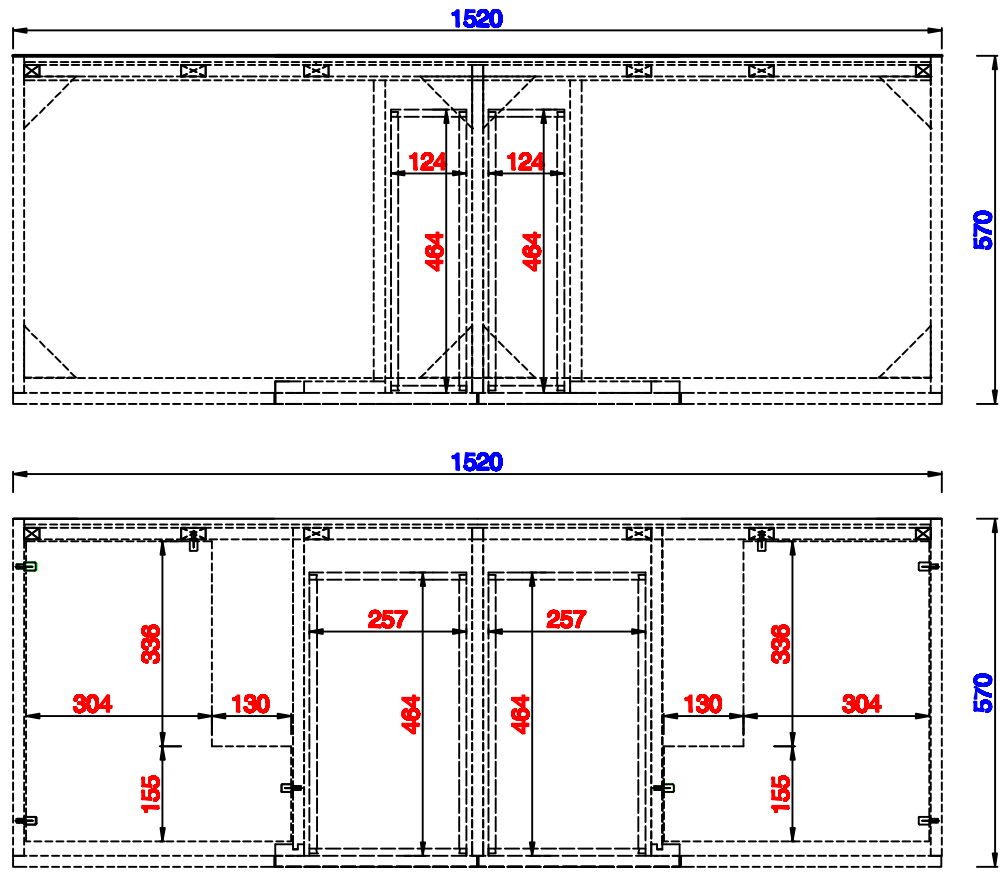

Please consult our website for Countertop Diagrams: www.jamesmartinvanities.com

1524mm

Item Number:

850-V60D-AWT
850-V60D-SOK

JAMES MARTIN

VANITIES™

Metropolitan 1524mm Cabinet

Diagrams with Dimensions
page 01 of 03

Item Number:

850-V60D-AWT
850-V60D-SOK

JAMES MARTIN

VANITIES

Metropolitan 1524mm Cabinet

Diagrams with Dimensions
page 02 of 03

NOTE ONE: Countertops are not shown in these diagrams. (Cabinet Only)

NOTE TWO: Internal Shelves (Shown) are designed to align with sinks in James Martin's Optional Countertops. Customers' own countertops and sinks may align differently, and modification may be required. Please consult our website for Countertop Diagrams: www.jamesmartinvanities.com

1524mm

Item Number:

850-V60D-AWT
850-V60D-SOK

JAMES MARTIN

VANITIES

Metropolitan 1524mm Cabinet

Diagrams with Dimensions
page 03 of 03

NOTE ONE: Countertops are not shown in these diagrams. (Cabinet Only)
NOTE TWO: This vanity does not have a Backsplash.
Please consult our website for Countertop Diagrams: www.jamesmartinvanities.com