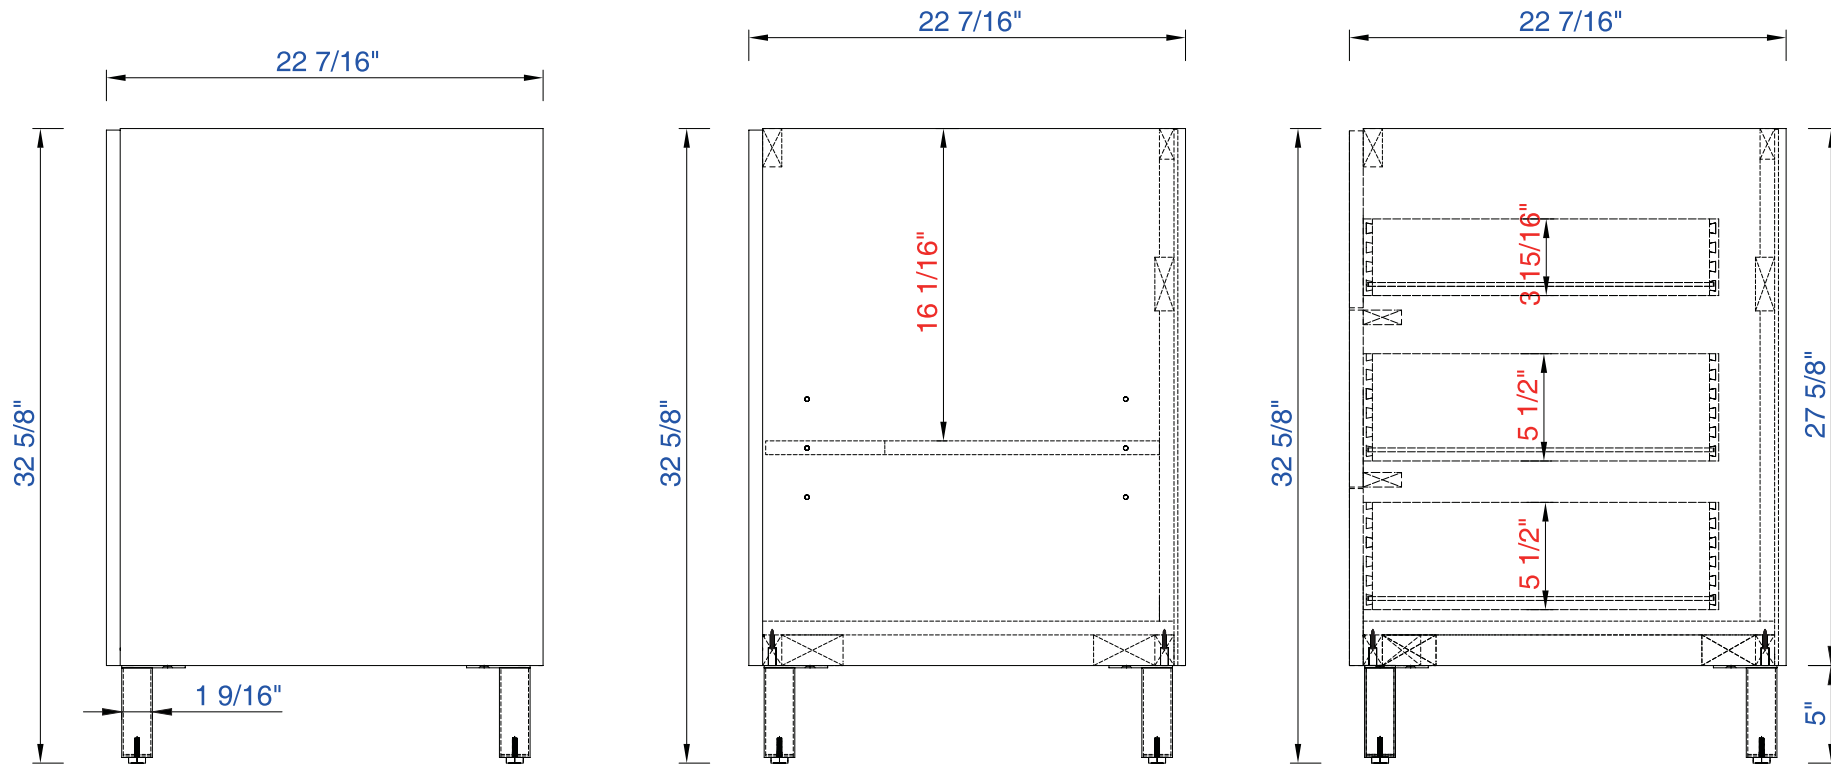

NOTE TWO: Internal Shelves (Shown) are designed to align with sinks in James Martin's Optional Countertops. Customers' own countertops and sinks may align differently, and modification may be required. Please consult our website for Countertop Diagrams: www.jamesmartinvanities.com

Item Number:

850-V60D-AWT
850-V60D-SOK

JAMES MARTIN

VANITIES™

Metropolitan 60" Cabinet

Diagrams with Dimensions
page 03 of 03

NOTE ONE: Countertops are not shown in these diagrams. (Cabinet Only)

NOTE TWO: This vanity does not have a Backsplash.

Please consult our website for Countertop Diagrams: www.jamesmartinvanities.com

1524mm

Item Number:

850-V60D-AWT
850-V60D-SOK

JAMES MARTIN

VANITIES™

Metropolitan 1524mm Cabinet

Diagrams with Dimensions
page 01 of 03

1524mm

Item Number:

850-V60D-AWT
850-V60D-SOK

JAMES MARTIN

VANITIES

Metropolitan 1524mm Cabinet

Diagrams with Dimensions
page 03 of 03

NOTE ONE: Countertops are not shown in these diagrams. (Cabinet Only)
NOTE TWO: This vanity does not have a Backsplash.
Please consult our website for Countertop Diagrams: www.jamesmartinvanities.com