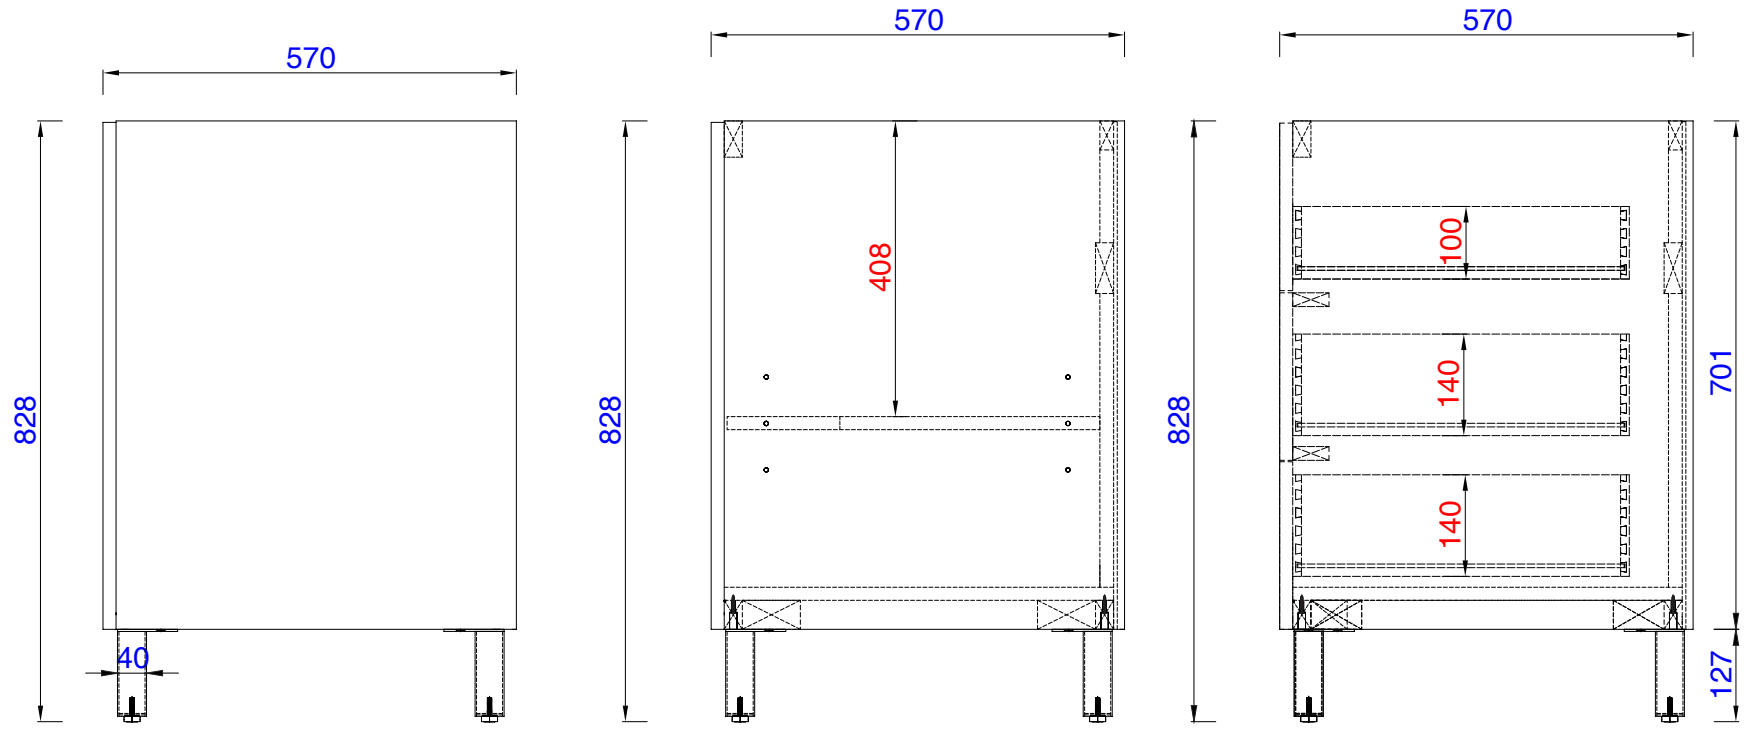

Please consult our website for Countertop Diagrams: www.jamesmartinvanities.com

1524mm

Item Number:

850-V60D-AWT
850-V60D-SOK

JAMES MARTIN

VANITIES™

Metropolitan 1524mm Cabinet

Diagrams with Dimensions
page 01 of 03

Item Number:

850-V60D-AWT
850-V60D-SOK

JAMES MARTIN

VANITIES

Metropolitan 1524mm Cabinet

Diagrams with Dimensions
page 02 of 03

NOTE ONE: Countertops are not shown in these diagrams. (Cabinet Only)

NOTE TWO: Internal Shelves (Shown) are designed to align with sinks in James Martin's Optional Countertops. Customers' own countertops and sinks may align differently, and modification may be required. Please consult our website for Countertop Diagrams: www.jamesmartinvanities.com

1524mm

Item Number:

850-V60D-AWT
850-V60D-SOK

JAMES MARTIN

VANITIES

Metropolitan 1524mm Cabinet

Diagrams with Dimensions
page 03 of 03

NOTE ONE: Countertops are not shown in these diagrams. (Cabinet Only)
NOTE TWO: This vanity does not have a Backsplash.
Please consult our website for Countertop Diagrams: www.jamesmartinvanities.com