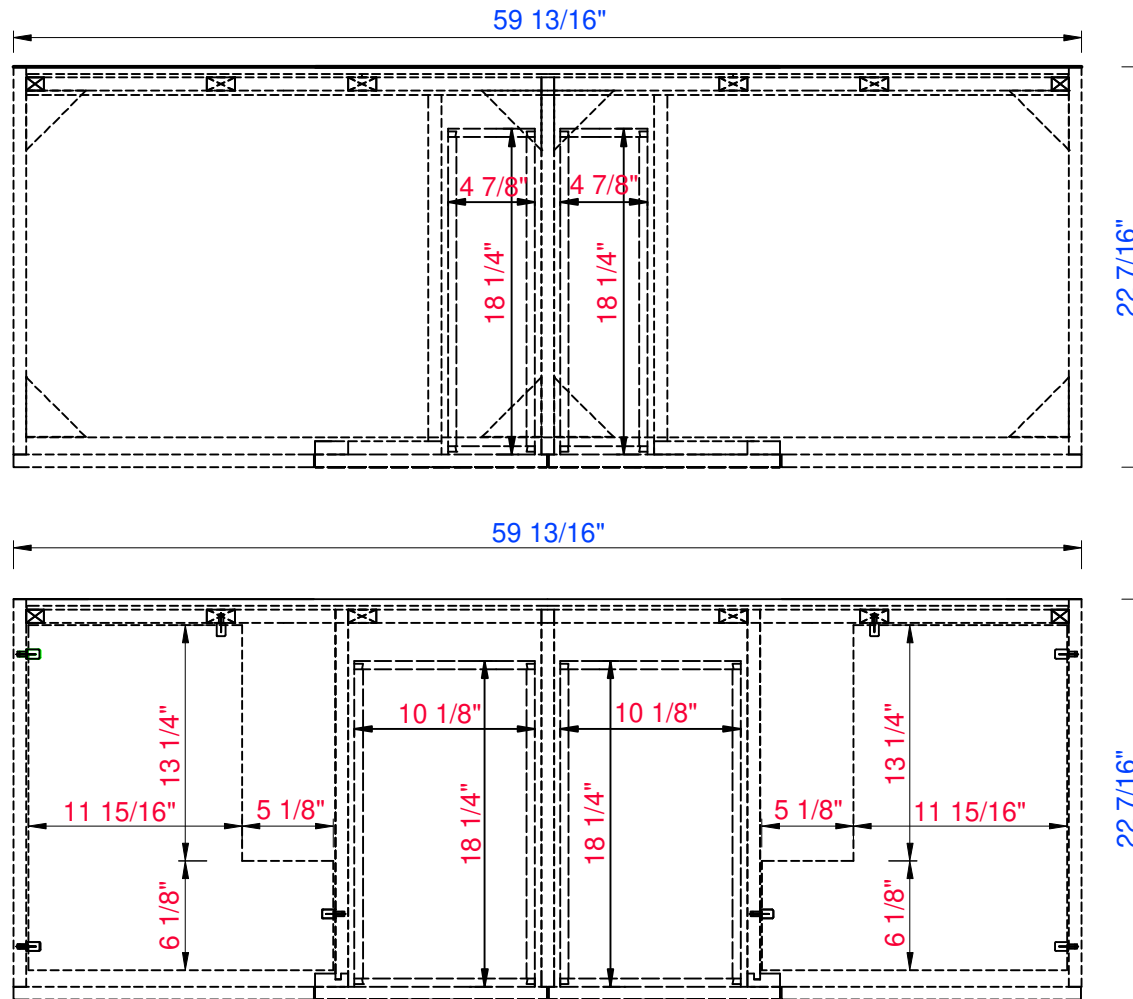

Item Number:
850-V60D-AWT
850-V60D-SOK

JAMES MARTIN

VANITIES™

Metropolitan 60" Cabinet

Diagrams with Dimensions
page 01 of 03

NOTE ONE: Countertops are not shown in these diagrams. (Cabinet Only)
NOTE TWO: This vanity does not have a Backsplash.
Please consult our website for Countertop Diagrams: www.jamesmartinvanities.com

60" D

Item Number:

850-V60D-AWT
850-V60D-SOK

JAMES MARTIN

VANITIES™

Metropolitan 60" Cabinet

Diagrams with Dimensions
page 02 of 03

NOTE ONE: Countertops are not shown in these diagrams. (Cabinet Only)

NOTE TWO: Internal Shelves (Shown) are designed to align with sinks in James Martin's Optional Countertops. Customers' own countertops and sinks may align differently, and modification may be required. Please consult our website for Countertop Diagrams: www.jamesmartinvanities.com

Please consult our website for Countertop Diagrams: www.jamesmartinvanities.com

1524mm

Item Number:

850-V60D-AWT
850-V60D-SOK

JAMES MARTIN

VANITIES™

Metropolitan 1524mm Cabinet

Diagrams with Dimensions
page 01 of 03