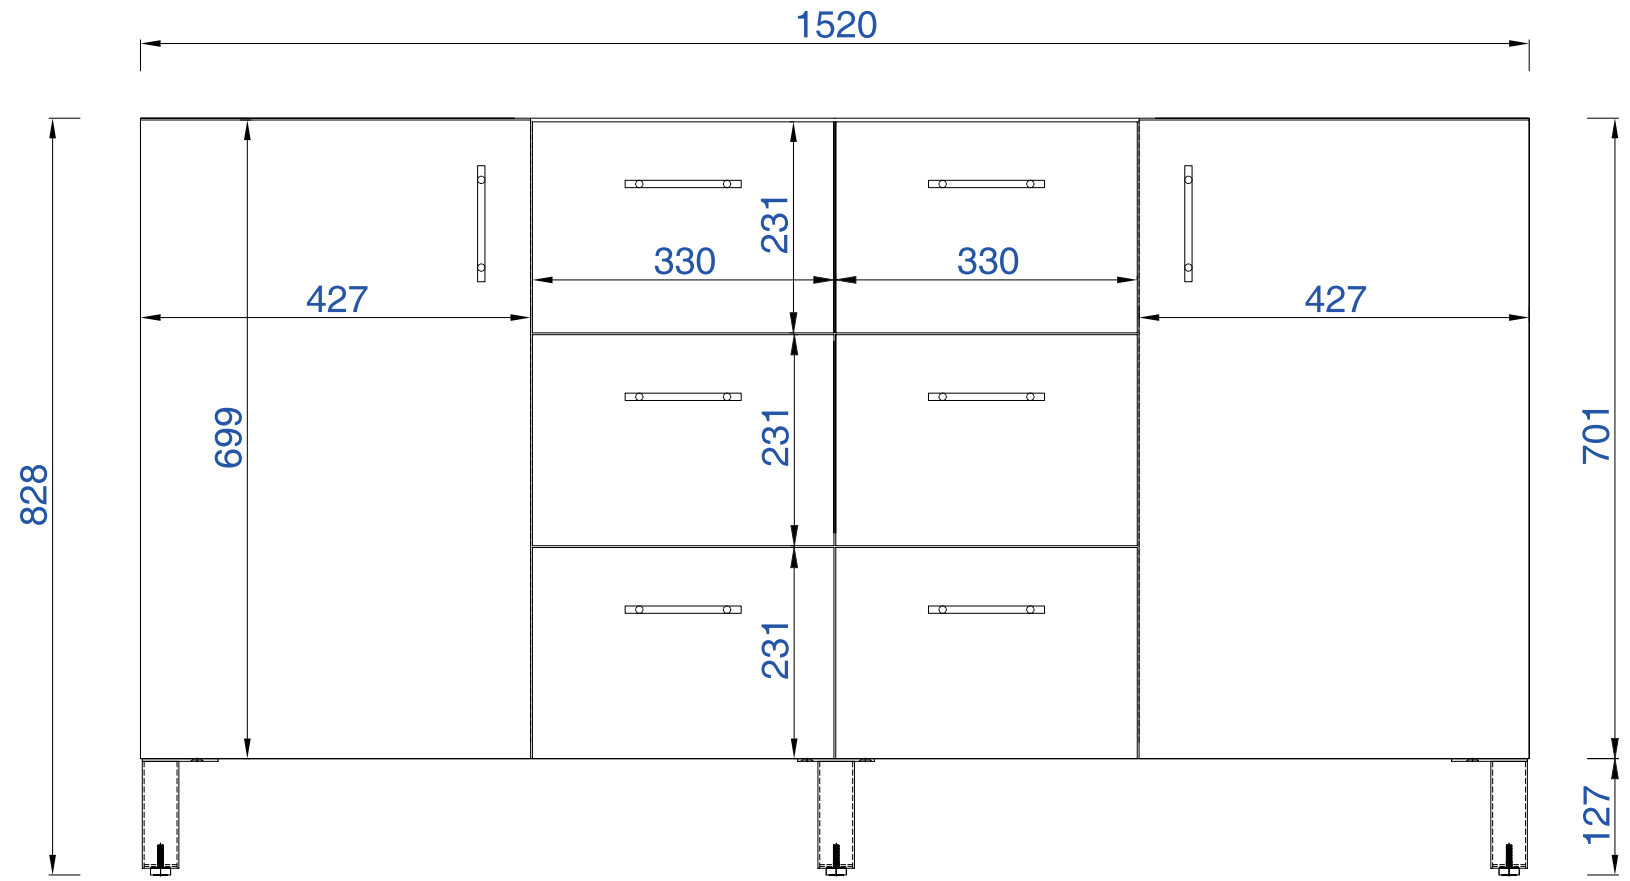

Item Number:

850-V60D-AWT
850-V60D-SOK

JAMES MARTIN

VANITIES™

Metropolitan 60" Cabinet

Diagrams with Dimensions
page 03 of 03

NOTE ONE: Countertops are not shown in these diagrams. (Cabinet Only)

NOTE TWO: This vanity does not have a Backsplash.

Please consult our website for Countertop Diagrams: www.jamesmartinvanities.com

1524mm

Item Number:

850-V60D-AWT
850-V60D-SOK

JAMES MARTIN

VANITIES™

Metropolitan 1524mm Cabinet

Diagrams with Dimensions
page 01 of 03

Item Number:

850-V60D-AWT
850-V60D-SOK

JAMES MARTIN

VANITIES

Metropolitan 1524mm Cabinet

Diagrams with Dimensions
page 02 of 03

NOTE ONE: Countertops are not shown in these diagrams. (Cabinet Only)

NOTE TWO: Internal Shelves (Shown) are designed to align with sinks in James Martin's Optional Countertops. Customers' own countertops and sinks may align differently, and modification may be required. Please consult our website for Countertop Diagrams: www.jamesmartinvanities.com

1524mm

Item Number:

850-V60D-AWT
850-V60D-SOK

JAMES MARTIN

VANITIES

Metropolitan 1524mm Cabinet

Diagrams with Dimensions
page 03 of 03

NOTE ONE: Countertops are not shown in these diagrams. (Cabinet Only)
NOTE TWO: This vanity does not have a Backsplash.
Please consult our website for Countertop Diagrams: www.jamesmartinvanities.com