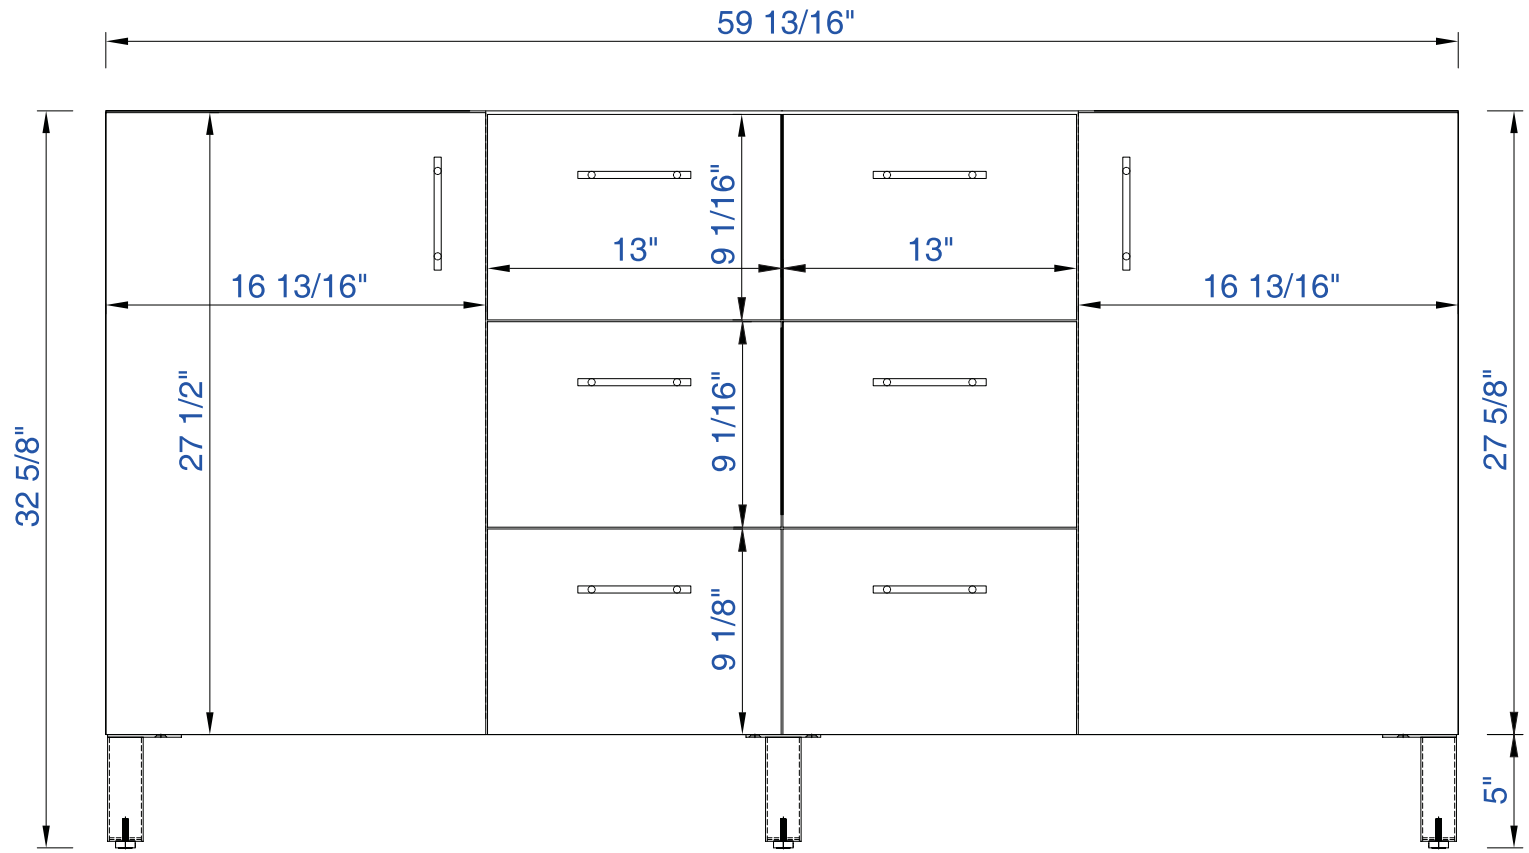

Item Number:
850-V60D-AWT
850-V60D-SOK

JAMES MARTIN

VANITIES™

Metropolitan 60" Cabinet

Diagrams with Dimensions
page 01 of 03

NOTE ONE: Countertops are not shown in these diagrams. (Cabinet Only)
NOTE TWO: This vanity does not have a Backsplash.
Please consult our website for Countertop Diagrams: www.jamesmartinvanities.com

60" D

Item Number:

850-V60D-AWT
850-V60D-SOK

JAMES MARTIN

VANITIES™

Metropolitan 60" Cabinet

Diagrams with Dimensions
page 02 of 03

NOTE ONE: Countertops are not shown in these diagrams. (Cabinet Only)

Item Number:

850-V60D-AWT
850-V60D-SOK

JAMES MARTIN

VANITIES™

Metropolitan 60" Cabinet

Diagrams with Dimensions
page 03 of 03

NOTE ONE: Countertops are not shown in these diagrams. (Cabinet Only)

NOTE TWO: This vanity does not have a Backsplash.

Please consult our website for Countertop Diagrams: www.jamesmartinvanities.com

1524mm

Item Number:

850-V60D-AWT
850-V60D-SOK

JAMES MARTIN

VANITIES™

Metropolitan 1524mm Cabinet

Diagrams with Dimensions
page 01 of 03