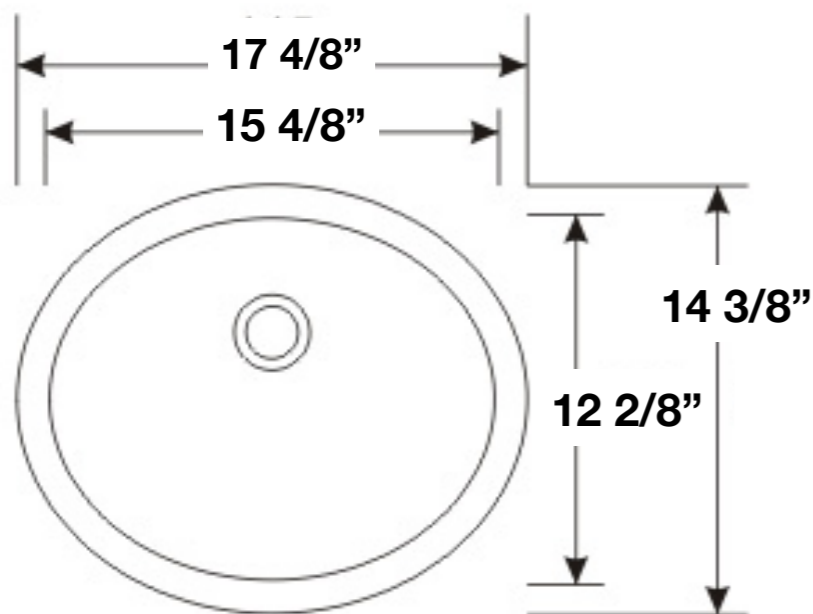

James Martin Vanities - Legacy Oval Undermount Sink (Basin) **SNK-OVL-WHT**

Used with 2cm and 4cm thickness standard rectangular countertops

Imperial Measurements

Metric Measurements

OD Size: 445 x 365 x 200 mm  
17 4/8" x 14 3/8" x 7 7/8"  
ID Size: 395 x 310 mm  
15 4/8" x 12 2/8"

Complies with:  
ASME A112.19.2-2013  
CSA B45.1-13

white

2018 Rv.