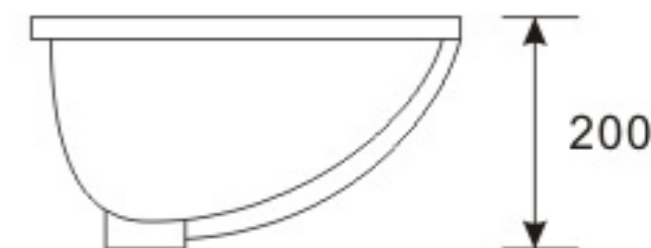

James Martin Vanities - Legacy Oval Undermount Sink (Basin) **SNK-OVL-WHT**

Used with 2cm and 4cm thickness standard rectangular countertops

Imperial Measurements

Metric Measurements

OD Size: 445 x 365 x 200 mm  
17 4/8" x 14 3/8" x 7 7/8"  
ID Size: 395 x 310 mm  
15 4/8" x 12 2/8"