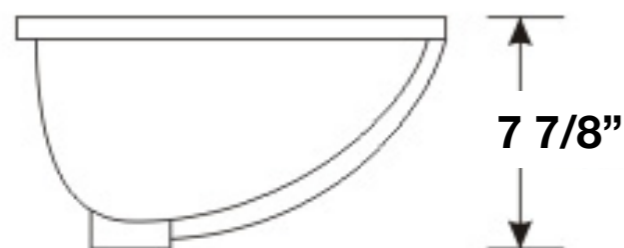

James Martin Vanities - Legacy Oval Undermount Sink (Basin) **SNK-OVL-WHT**

Used with 2cm and 4cm thickness standard rectangular countertops

Imperial Measurements

Metric Measurements

OD Size: 445 x 365 x 200 mm  
17 4/8" x 14 3/8" x 7 7/8"  
ID Size: 395 x 310 mm  
15 4/8" x 12 2/8"