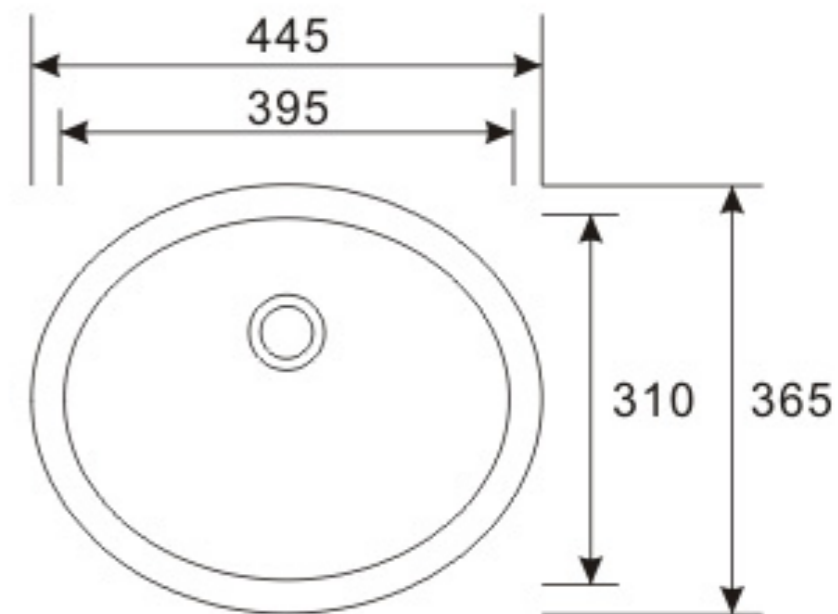

James Martin Vanities - Legacy Oval Undermount Sink (Basin) **SNK-OVL-WHT**

Used with 2cm and 4cm thickness standard rectangular countertops

Imperial Measurements

Metric Measurements

OD Size: 445 x 365 x 200 mm  
17 4/8" x 14 3/8" x 7 7/8"  
ID Size: 395 x 310 mm  
15 4/8" x 12 2/8"

Complies with:  
ASME A112.19.2-2013  
CSA B45.1-13

white

2018 Rv.