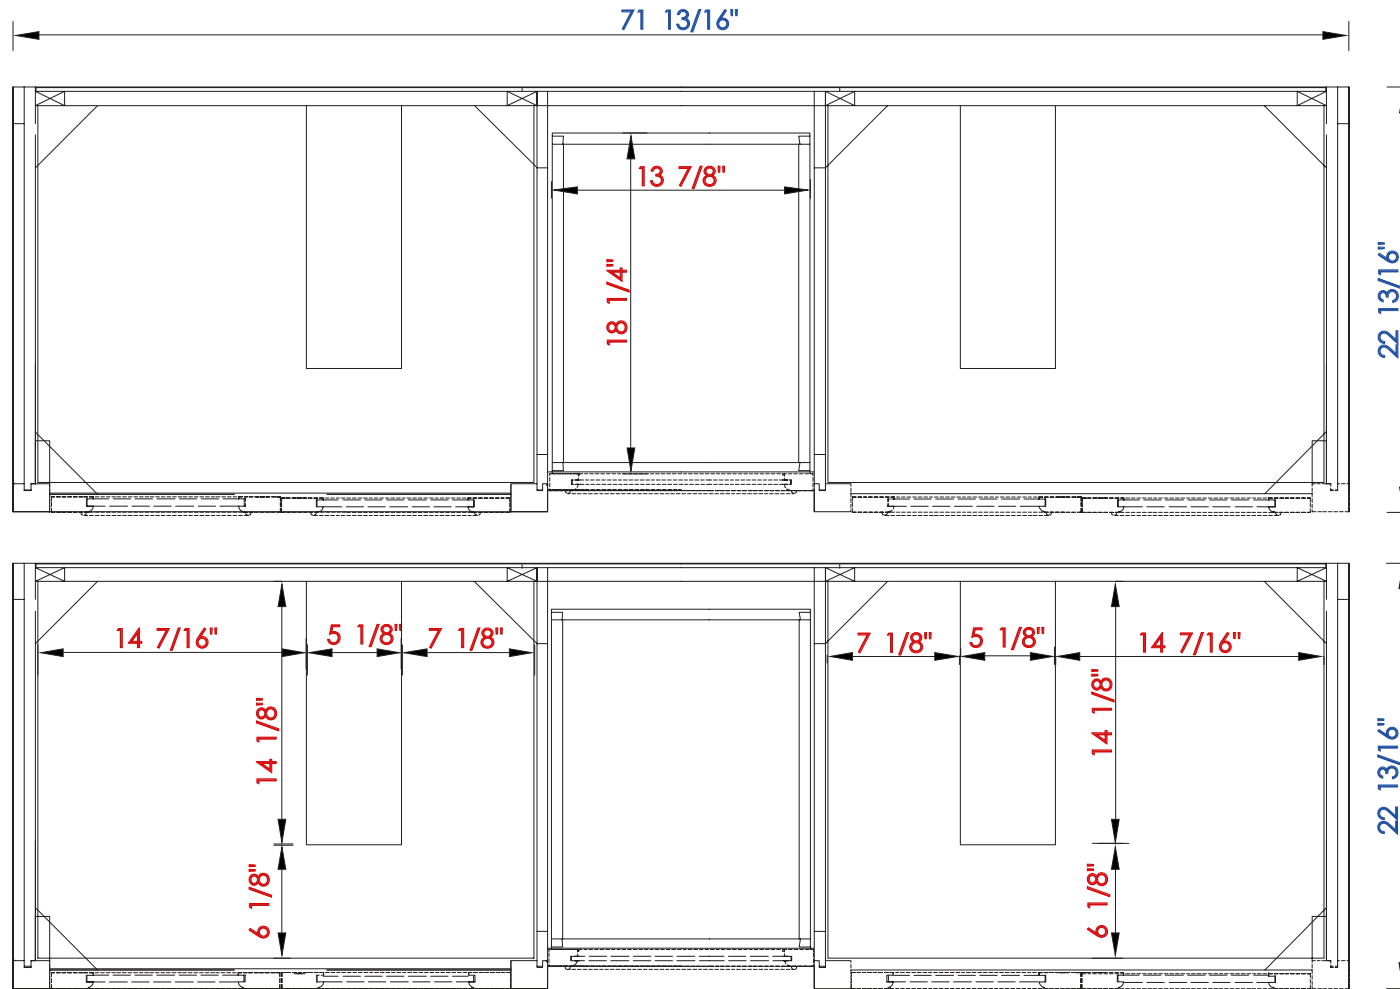

72"

Item Number:

825-V72-BNM
825-V72-BW
825-V72-SL

JAMES MARTIN

VANITIES™

De Soto 72" Double Vanity

Diagrams with Dimensions
page 01 of 03

NOTE ONE: Countertops are not shown in these diagrams. (Cabinet Only)

Please consult our website for Countertop Diagrams: www.jamesmartinvanities.com

72"

Item Number:

825-V72-BNM
825-V72-BW
825-V72-SL

JAMES MARTIN

VANITIES™

De Soto 72" Double Vanity

Diagrams with Dimensions
page 02 of 03

NOTE ONE: Countertops are not shown in these diagrams. (Cabinet Only)

NOTE TWO: Internal Shelves(Shown) are designed to align with sinks in James Martin's Optional Countertops.

Customer's own countertops and sink may align differently, and modification may be required

JAMES MARTIN

VANITIES™

De Soto 1829mm Double Vanity

Diagrams with Dimensions
page 03 of 03

NOTE ONE: Countertops are not shown in these diagrams. (Cabinet Only)

NOTE TWO: Wood Backsplash (Shown) is designed for the molding detail to align with sinks in James Martin's Optional Countertops.