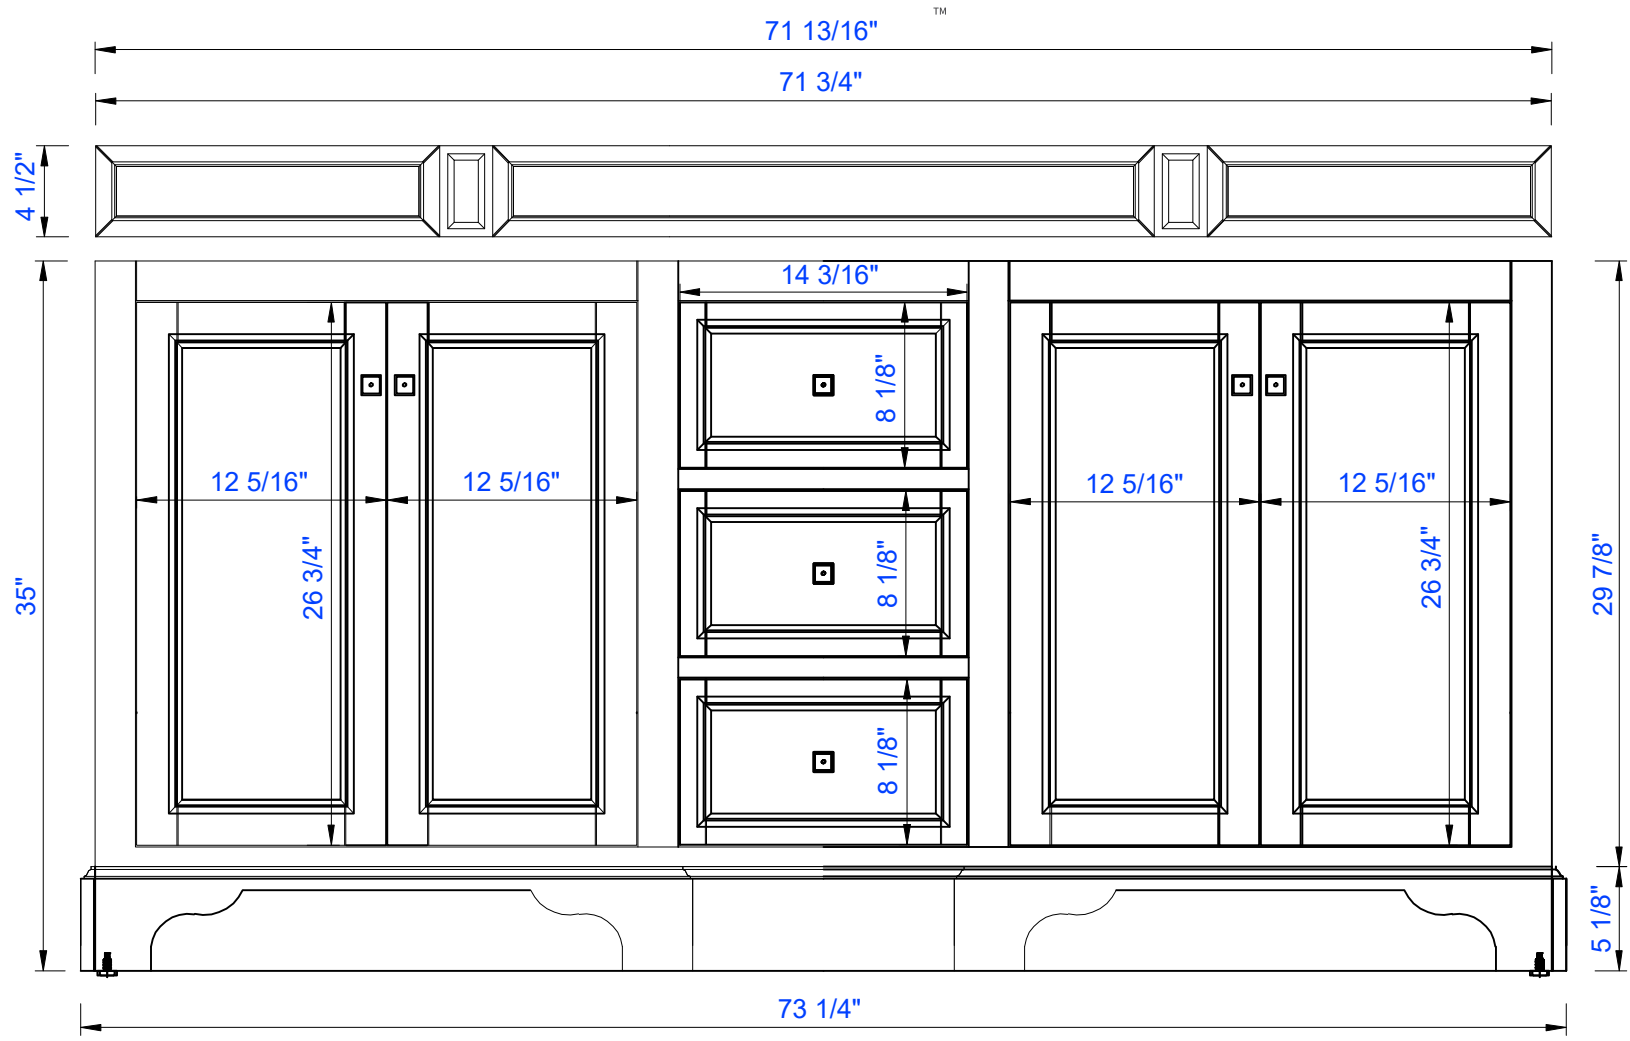

72"

Item Number:

825-V72-BNM
825-V72-BW
825-V72-SL

JAMES MARTIN

VANITIES™

De Soto 72" Double Vanity

Diagrams with Dimensions
page 01 of 03

NOTE ONE: Countertops are not shown in these diagrams. (Cabinet Only)

NOTE TWO: Wood Backsplash (Shown) is designed for the molding detail to align with sinks in James Martin's Optional Countertops.

Customer's own countertops and sinks may align differently, and modification may be required

Please consult our website for Countertop Diagrams: www.jamesmartinvanities.com

72"

Item Number:

825-V72-BNM
825-V72-BW
825-V72-SL

JAMES MARTIN

VANITIES™

De Soto 72" Double Vanity

Diagrams with Dimensions
page 02 of 03

825-V72-BNM
825-V72-BW
825-V72-SL

JAMES MARTIN

VANITIES™

De Soto 1829mm Double Vanity

Diagrams with Dimensions
page 01 of 03

NOTE ONE: Countertops are not shown in these diagrams. (Cabinet Only)

NOTE TWO: Wood Backsplash (Shown) is designed for the molding detail to align with sinks in James Martin's Optional Countertops.