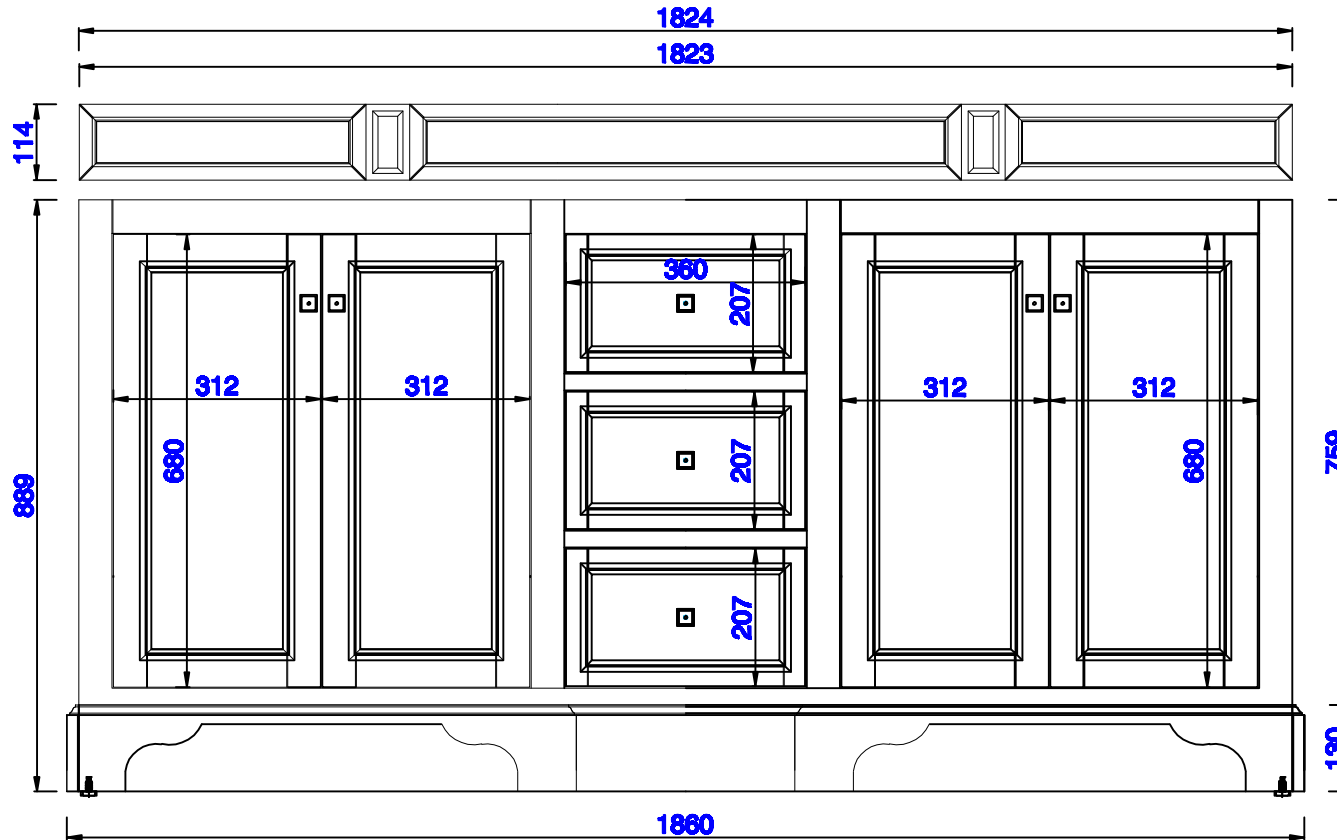

72"

Item Number:

825-V72-BNM
825-V72-BW
825-V72-SL

JAMES MARTIN

VANITIES™

De Soto 72" Double Vanity

Diagrams with Dimensions
page 01 of 03

NOTE ONE: Countertops are not shown in these diagrams. (Cabinet Only)

Diagrams with Dimensions
page 03 of 03

NOTE ONE: Countertops are not shown in these diagrams. (Cabinet Only)

NOTE TWO: Wood Backsplash (Shown) is designed for the molding detail to align with sinks in James Martin's Optional Countertops.

825-V72-BNM
825-V72-BW
825-V72-SL

JAMES MARTIN

VANITIES™

De Soto 1829mm Double Vanity

Diagrams with Dimensions
page 01 of 03

NOTE ONE: Countertops are not shown in these diagrams. (Cabinet Only)

NOTE TWO: Wood Backsplash (Shown) is designed for the molding detail to align with sinks in James Martin's Optional Countertops.

Customer's own countertops and sinks may align differently, and modification may be required

Please consult our website for Countertop Diagrams: www.jamesmartinvanities.com

Version: 201906

1829 mm

Item Number: