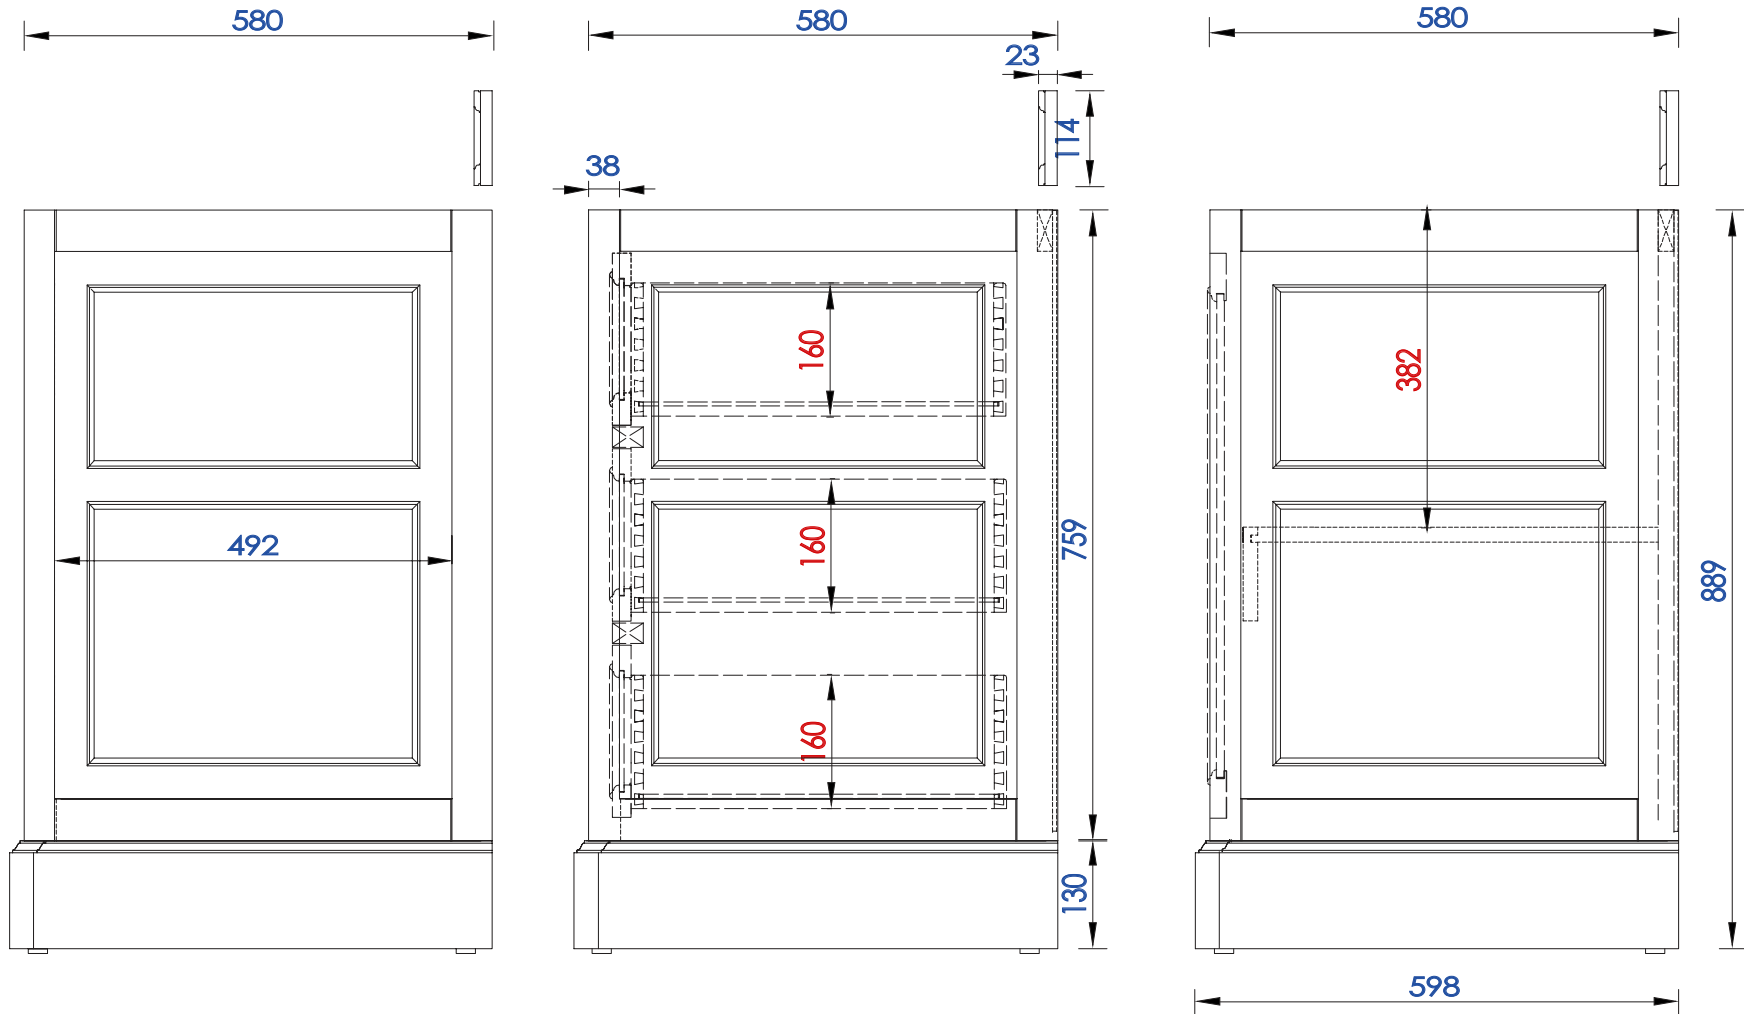

72"

Item Number:

825-V72-BNM
825-V72-BW
825-V72-SL

JAMES MARTIN

VANITIES™

De Soto 72" Double Vanity

Diagrams with Dimensions
page 01 of 03

NOTE ONE: Countertops are not shown in these diagrams. (Cabinet Only)

825-V72-BNM
825-V72-BW
825-V72-SL

JAMES MARTIN

VANITIES™

De Soto 1829mm Double Vanity

Diagrams with Dimensions
page 02 of 03

NOTE ONE: Countertops are not shown in these diagrams. (Cabinet Only)

NOTE TWO: Internal Shelves(Shown) are designed to align with sinks in James Martin's Optional Countertops.

Customer's own countertops and sink may align differently, and modification may be required

Please consult our website for Countertop Diagrams: www.jamesmartinvanities.com

1829 mm

Item Number:

825-V72-BNM
825-V72-BW
825-V72-SL

JAMES MARTIN

VANITIES™

De Soto 1829mm Double Vanity

Diagrams with Dimensions
page 03 of 03

NOTE ONE: Countertops are not shown in these diagrams. (Cabinet Only)

NOTE TWO: Wood Backsplash (Shown) is designed for the molding detail to align with sinks in James Martin's Optional Countertops.