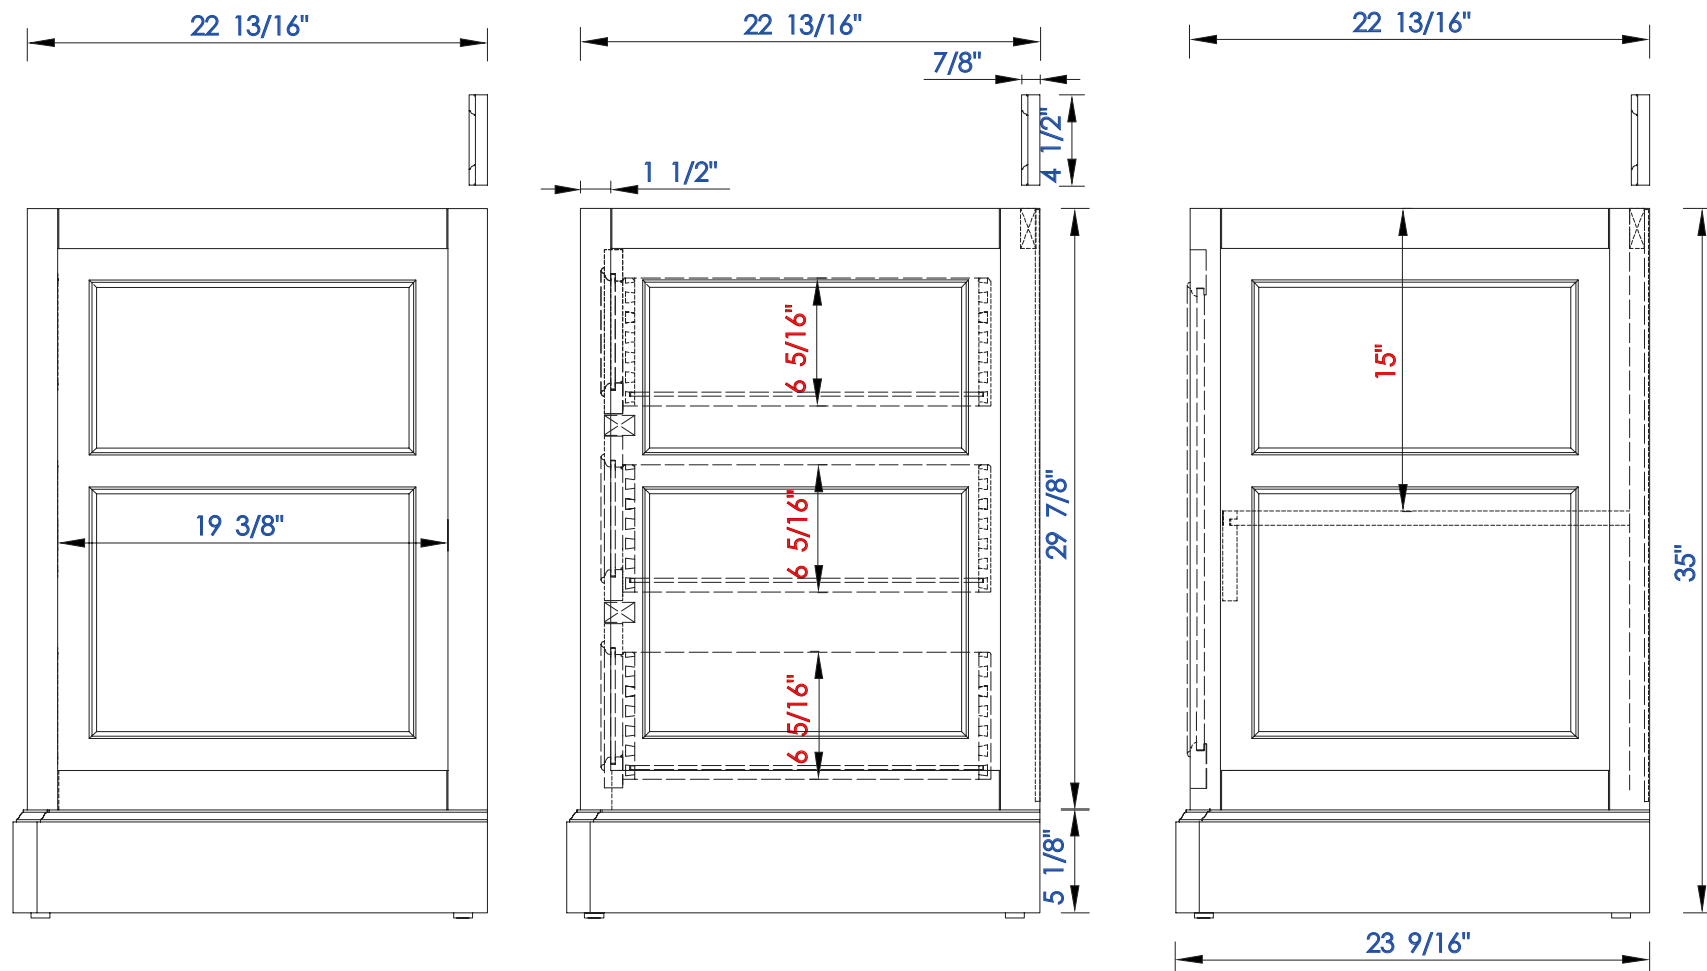

72"

Item Number:

825-V72-BNM
825-V72-BW
825-V72-SL

JAMES MARTIN

VANITIES™

De Soto 72" Double Vanity

Diagrams with Dimensions
page 01 of 03

NOTE ONE: Countertops are not shown in these diagrams. (Cabinet Only)

NOTE ONE: Countertops are not shown in these diagrams. (Cabinet Only)

NOTE TWO: Internal Shelves(Shown) are designed to align with sinks in James Martin's Optional Countertops.

Customer's own countertops and sink may align differently, and modification may be required

Diagrams with Dimensions
page 03 of 03

NOTE ONE: Countertops are not shown in these diagrams. (Cabinet Only)

NOTE TWO: Wood Backsplash (Shown) is designed for the molding detail to align with sinks in James Martin's Optional Countertops.

JAMES MARTIN

VANITIES™

De Soto 1829mm Double Vanity

Diagrams with Dimensions
page 03 of 03

NOTE ONE: Countertops are not shown in these diagrams. (Cabinet Only)

NOTE TWO: Wood Backsplash (Shown) is designed for the molding detail to align with sinks in James Martin's Optional Countertops.