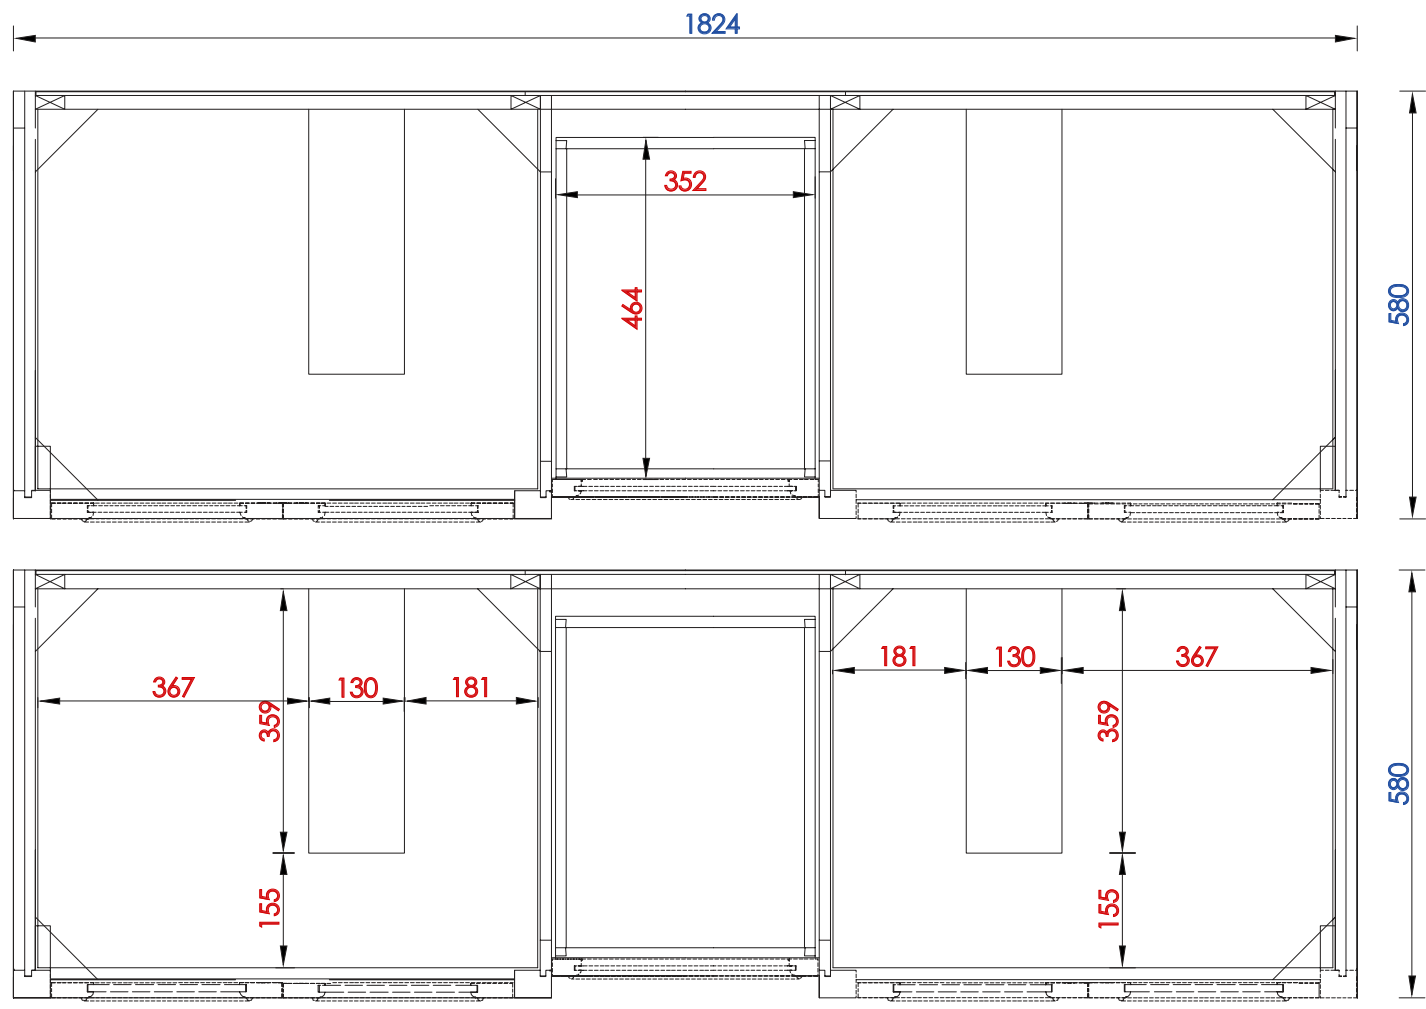

72"

Item Number:

825-V72-BNM
825-V72-BW
825-V72-SL

JAMES MARTIN

VANITIES™

De Soto 72" Double Vanity

Diagrams with Dimensions
page 01 of 03

NOTE ONE: Countertops are not shown in these diagrams. (Cabinet Only)

825-V72-BNM
825-V72-BW
825-V72-SL

JAMES MARTIN

VANITIES™

De Soto 1829mm Double Vanity

Diagrams with Dimensions
page 01 of 03

NOTE ONE: Countertops are not shown in these diagrams. (Cabinet Only)

NOTE TWO: Wood Backsplash (Shown) is designed for the molding detail to align with sinks in James Martin's Optional Countertops.

825-V72-BNM
825-V72-BW
825-V72-SL

JAMES MARTIN

VANITIES™

De Soto 1829mm Double Vanity

Diagrams with Dimensions
page 02 of 03

NOTE ONE: Countertops are not shown in these diagrams. (Cabinet Only)

NOTE TWO: Internal Shelves(Shown) are designed to align with sinks in James Martin's Optional Countertops.

JAMES MARTIN

VANITIES™

De Soto 1829mm Double Vanity

Diagrams with Dimensions
page 03 of 03

NOTE ONE: Countertops are not shown in these diagrams. (Cabinet Only)

NOTE TWO: Wood Backsplash (Shown) is designed for the molding detail to align with sinks in James Martin's Optional Countertops.