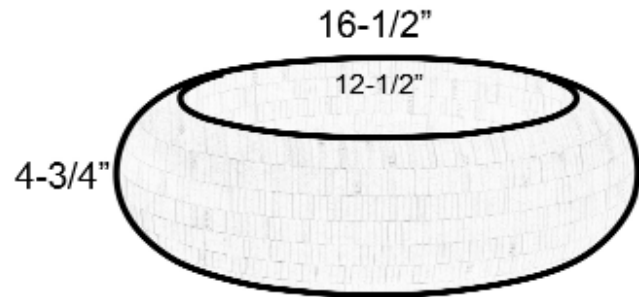

**MALTA  
ROUND BAMBOO  
VESSEL SINK**

Cat. No  
7-497

Basin diameter: 16-1/2"  
Above counter height: 4-3/4"

**Features:**

- ▶ Made of natural bamboo
- ▶ No overflow
- ▶ Use with grid drain **5601** or Umbrella drain **UD701**

Interior dimensions:

Diameter: 12-1/2"  
Basin depth: 3-3/4"